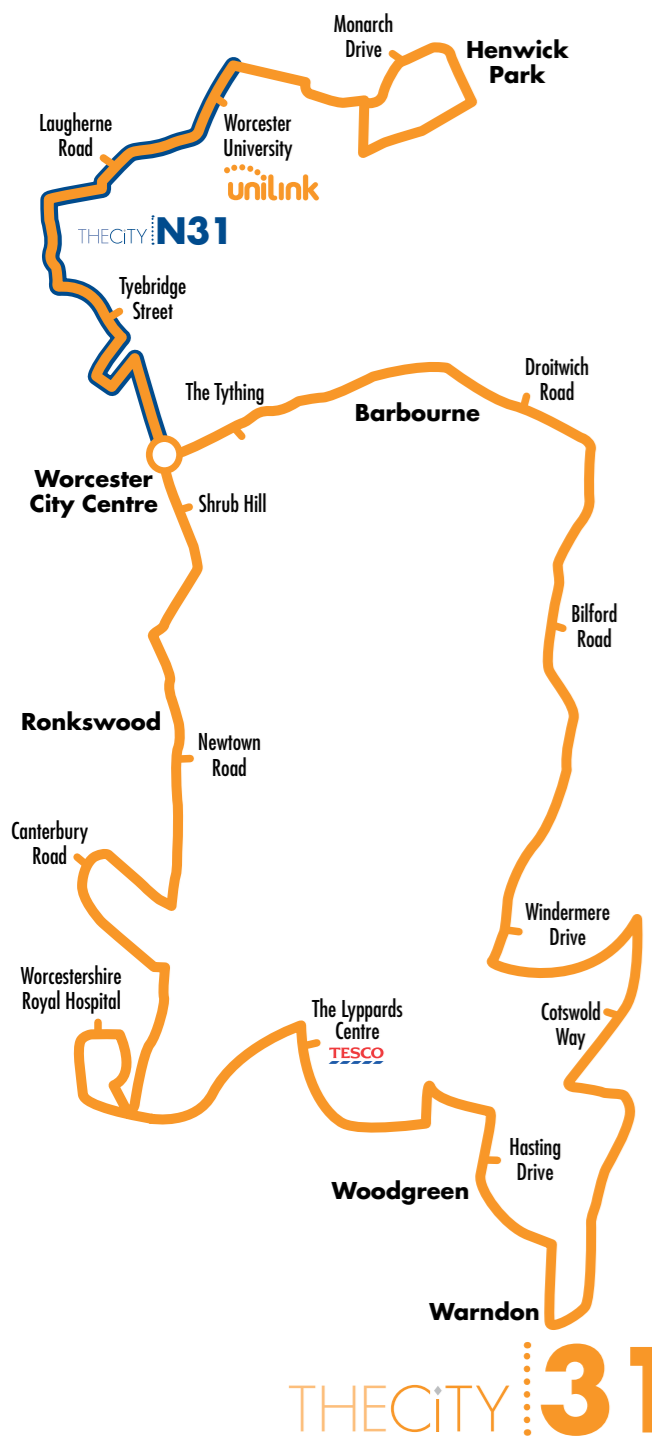

31A	31A	31A	31A	31A	31A	31A	31A	31A
Henwick Park, Monarch Drive	1908	1938	2008	2038	2108	2138	2208	2238	2308
University Campus	1912	1942	2012	2042	2112	2142	2212	2242	2312
Worcester Bus Station Arr	1919	1949	2019	2049	2119	2149	2219	2249	2319
Worcester Bus Station Dep	1921	1951	2021	2051	2121	2151	2221	2251	2321
Shrub Hill, Railway Station	1924	1954	2024	2054	2124	2154	2224	2254	2324
Ronkswood, Liverpool Road Junction	1930	2000	2030	2100	2130	2200	2230	2300	2330
Worcestershire Royal Hospital, Main Entrance	1935	2005	2035	2105	2135	2205	2235	2305	2335
Lyppard Centre, Tesco Store	1940	2010	2040	2110	2140	2210	2240	2310	2340
Warndon, Coachway	1945	2015	2045	2115	2145	2215	2245	2315	2345
Warndon, Glovers Needle	1951	2021	2051	2121	2151	2221	2251	2321	2351
Bilford Road, Retail Park	1954	2024	2054	2124	2154	2224	2254	2324	2354
Worcester Bus Station	2007	2037	2107	2137	2207	2237	2307	2337	0007

GREAT VALUE FARES*

ADULT : £1.00 SHORT HOP
SINGLE : £1.50 FULL JOURNEY
CHILDSINGLE : 70p & £1.30

ADULT : £2.50
ONEDAY : £1.50
CHILD 1 DAY

ADULT : £9.00
7 DAY : £4.50
CHILD 7 DAY

ADULT : £9.00
10 TRIP : £4.50
CHILD 10 TRIP

THECITY NETWORK

£3 flat fare on all night bus service, passes not accepted
*Within the Worcester City boundary