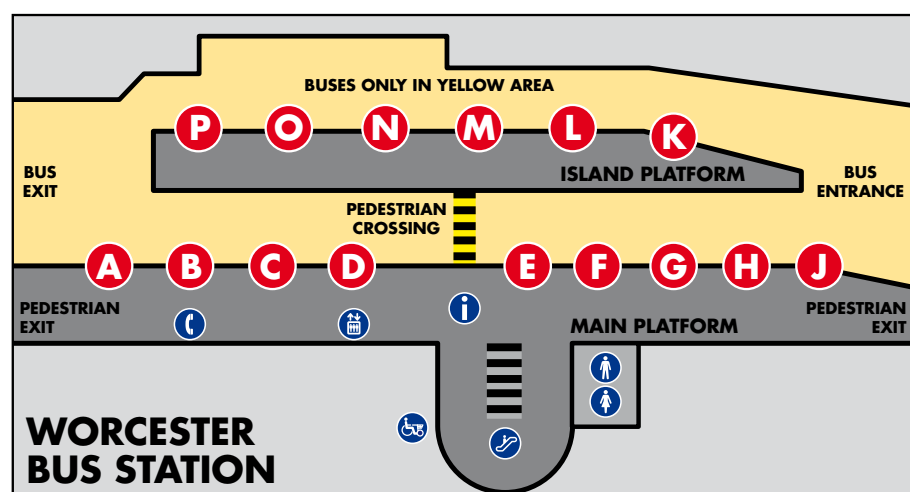

# Where to catch your bus

SERVICE NUMBER	ROUTE	STAND
<b>30</b>	Dines Green via St. Johns	<b>J</b>
<b>31</b>	Henwick Park via St. Johns & University	<b>B</b>
<b>31C</b>	Henwick Park via St. Johns & University	<b>B</b>
<b>31</b>	Royal Hospital & Warndon via Ronkswood	<b>E</b>
<b>31A</b>	Royal Hospital & Warndon via Ronkswood	<b>E</b>
<b>31C</b>	Warndon Villages via Perdiswell & Warndon	<b>M</b>
<b>32</b>	Omersley Road (New Inn) via Northwick	<b>G</b>
<b>33</b>	Warndon via Tolladine & Warndon Villages	<b>D</b>
<b>35</b>	Blackpole via Brickfields & Warndon	<b>C</b>
<b>37</b>	Royal Hospital via Tunnel Hill & Warndon Villages	<b>G</b>
<b>37A</b>	Bradley Green via Tunnel Hill & Crowle	<b>G</b>
<b>37A</b>	Droitwich Spa via Tunnel Hill & Crowle	<b>G</b>
<b>39</b>	Blackpole via Merrimans Hill	<b>A</b>
<b>39</b>	Lower Wick via Bromwich Road	<b>A</b>
<b>44</b>	Great Malvern via Lower Wick & Barnards Green	<b>H</b>
<b>166</b>	Stratford Upon Avon via Pershore & Evesham	<b>F</b>
<b>350</b>	Redditch via Inkberrow	<b>K</b>
<b>362</b>	Great Malvern via St. Peters, Kempsey & Upton	<b>N</b>
<b>363</b>	Great Malvern via Callow End & Upton	<b>N</b>
<b>382</b>	Eckington via Pershore	<b>O</b>
<b>423</b>	Bromyard via Alfrick & Suckley	<b>L</b>
<b>424</b>	Knightwick via Broadheath	<b>O</b>
<b>N30</b>	Dines Green - Night Service	<b>J</b>
<b>N31</b>	University - Night Service	<b>J</b>

For timetable and fares information:

[www.diamondbuses.com](http://www.diamondbuses.com)

Customer Services  
0121 557 7337