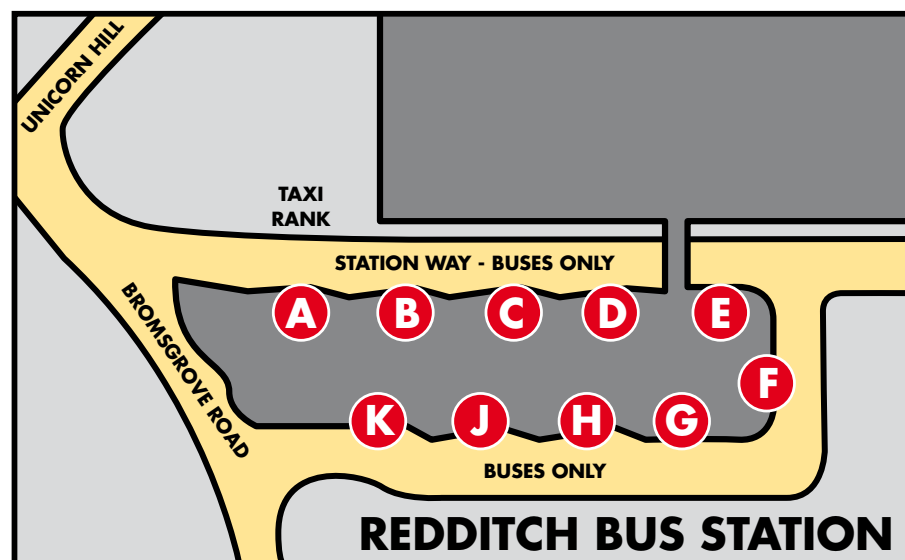

Where to catch your bus

SERVICE NUMBER	ROUTE	STAND
50	Batchley via Woodlands	D
51	Batchley	D
55A	Batchley, Headless Cross, Oakenshaw	G
56A	Oakenshaw, Headless Cross, Batchley	G
57	Woodrow, Matchborough, Winyates	K
57A	Woodrow, Alexandra Hospital, Matchborough	K
58	Winyates, Matchborough, Woodrow	B
58A	Winyates, Matchborough, Alexandra Hospital	B
61	Matchborough East via North Moons Moat	C
61	Sainsbury's	C
64	Woodrow North via Smallwood, Lodge Park	G
70	Astwood Bank via Crabbs Cross	G
143	Bromsgrove via Hewell Park, Aston Fields	F
146	Birmingham via Alvechurch, Kings Norton	C
178	Birmingham via Wythall, Maypole, Kings Heath	E
247	Evesham via Studley, Alcester, Cleeve Prior	H
333	Kidderminster via Bromsgrove, Chaddesley Corbett	F
350	Worcester via Inkberrow, Flyford Flavell	F