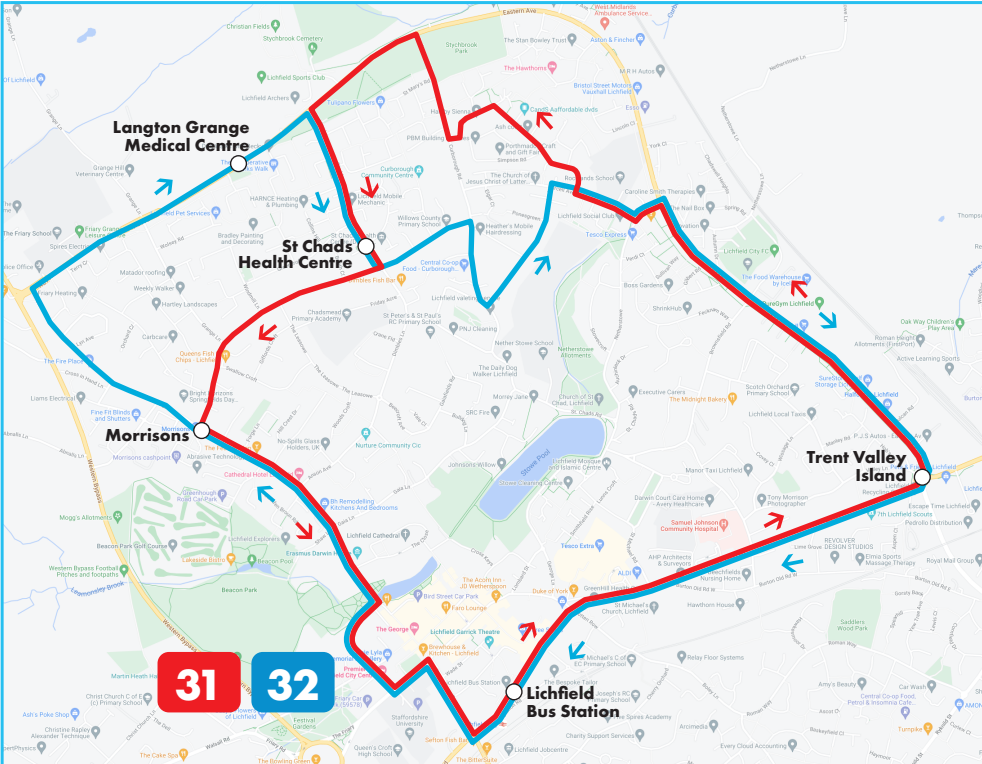

31

32

Lichfield Circular

Monday to Friday

	31	31	31	31	31	31	31	31	31	31	31	31	31	31	31
Lichfield Bus Station	0915	1015	1045	1115	1145	1215	1245	1315	1345	1415					
Trent Valley Island	0919	1019	1049	1119	1149	1219	1249	1319	1349	1419					
Dimbles Lane, St Chads Health Centre	0929	1029	1059	1129	1159	1229	1259	1329	1359	1429					
Morrisons	0932	1032	1102	1132	1202	1232	1302	1332	1402	1432					
Lichfield Bus Station	0939	1039	1109	1139	1209	1239	1309	1339	1409	1439					

from 7th January 2024

Saturday

	31	31	31	31
Lichfield Bus Station	1000	1100	1300	1400
Trent Valley Island	1004	1104	1304	1404
Dimbles Lane, St Chads Health Centre	1014	1114	1314	1414
Morrisons	1017	1117	1317	1417
Lichfield Bus Station	1024	1124	1324	1424

Saturday

	32	32	32	32
Lichfield Bus Station	1030	1130	1330	1430
Morrisons	1035	1135	1335	1435
Langton Grange Medical Centre	1039	1139	1339	1439
Dimbles Lane, St Chads Health Centre	1042	1142	1342	1442
Trent Valley Island	1050	1150	1350	1450
Lichfield Bus Station	1057	1157	1357	1457