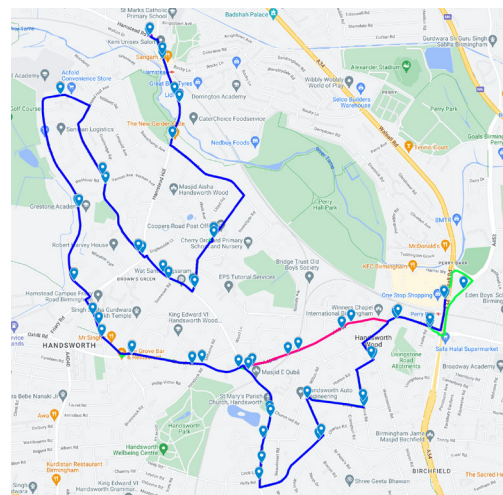

54

54A

Perry Barr - Hamstead

Temporary Timetable & Route Change From 15th May 2024.

Due to ongoing roadworks in the area, a temporary revised timetable and route change will be implemented on Service 54 from 15th May.

All Monday to Saturday Journeys will operate as service 54, and will divert as follows:

Towards Hamstead: Normal line of route to Hamstead Hall Rd, At Friary Rd turn right onto Handsworth Wood Rd, Left Worlds End Rd, continue onto Coopers Rd, Left Cherry Orchard Rd, Right Hamstead Hill and resume normal route.

Towards Perry Barr: reverse of above. Hamstead Hill will not be served

Sundays will remain as they currently are as Service 54A using Wellington Road (No Route Change).

Monday to Friday (except Public Holidays)	54	54	54	54	54	54	54	54	54	54	54	54	54	
Perry Barr, One Stop	0700	0800	0900	1000	1100	1200	1300	1400	1500	1600	1700	1800	1900	2000
Gibson Rd, Church Hill Rd	0708	0808	0907	1007	1107	1207	1307	1408	1508	1608	1708	1808	1907	2007
Grove Lane	0716	0816	0914	1014	1114	1214	1314	1416	1516	1616	1716	1816	1914	2014
Coopers Rd, Everest Road	0732	0832	0928	1028	1128	1228	1328	1432	1532	1632	1732	1832	1926	2026
Hamstead Village	0740	0840	0935	1035	1135	1235	1335	1440	1540	1640	1740	1840	1932	2032
	54	54	54	54	54	54	54	54	54	54	54	54	54	
Hamstead Village	0800	0900	1000	1100	1200	1300	1400	1500	1600	1700	1800	1900	2000	
Coopers Rd, Everest Road	0816	0916	1014	1114	1214	1314	1416	1516	1616	1716	1814	1913	2013	
Grove Lane	0824	0924	1021	1121	1221	1321	1424	1524	1624	1724	1821	1920	2020	
Gibson Rd, Church Hill Rd	0832	0932	1028	1128	1228	1328	1432	1532	1632	1732	1828	1927	2027	
Perry Barr, One Stop	0840	0940	1035	1135	1235	1335	1440	1540	1640	1740	1835	1933	2033	
	54	54	54	54	54	54	54	54	54	54	54	54	54	
Hamstead Village	0900	1000	1100	1200	1300	1400	1500	1600	1700	1800	1900	2000		
Coopers Rd, Everest Road	0916	1014	1114	1214	1314	1416	1516	1616	1716	1814	1913	2013		
Grove Lane	0924	1021	1121	1221	1321	1424	1524	1624	1724	1821	1920	2020		
Gibson Rd, Church Hill Rd	0932	1028	1128	1228	1328	1432	1532	1632	1732	1828	1927	2027		
Perry Barr, One Stop	0940	1035	1135	1235	1335	1440	1540	1640	1740	1835	1933	2033		
	54A	54A	54A	54A	54A	54A	54A	54A	54A	54A	54A	54A	54A	
Perry Barr, One Stop	0930	1030	1130	1230	1330	1430	1530	1630	1730					
Grove Lane	0937	1037	1137	1237	1337	1437	1537	1637	1737					
Coopers Rd, Everest Rd	0951	1051	1151	1251	1351	1451	1551	1651	1751					
Hamstead Village	0955	1055	1155	1255	1355	1455	1555	1655	1755					
	54A	54A	54A	54A	54A	54A	54A	54A	54A	54A				
Hamstead Village	0900	1000	1100	1200	1300	1400	1500	1600	1700					
Coopers Rd, Everest Rd	0905	1005	1105	1205	1305	1405	1505	1605	1705					
Grove Lane	0919	1019	1119	1219	1319	1419	1519	1619	1719					
Perry Barr, One Stop	0925	1025	1125	1225	1325	1425	1525	1625	1725					

Information valid from 15th May 2024. Information correct at time of print but may be subject to change.