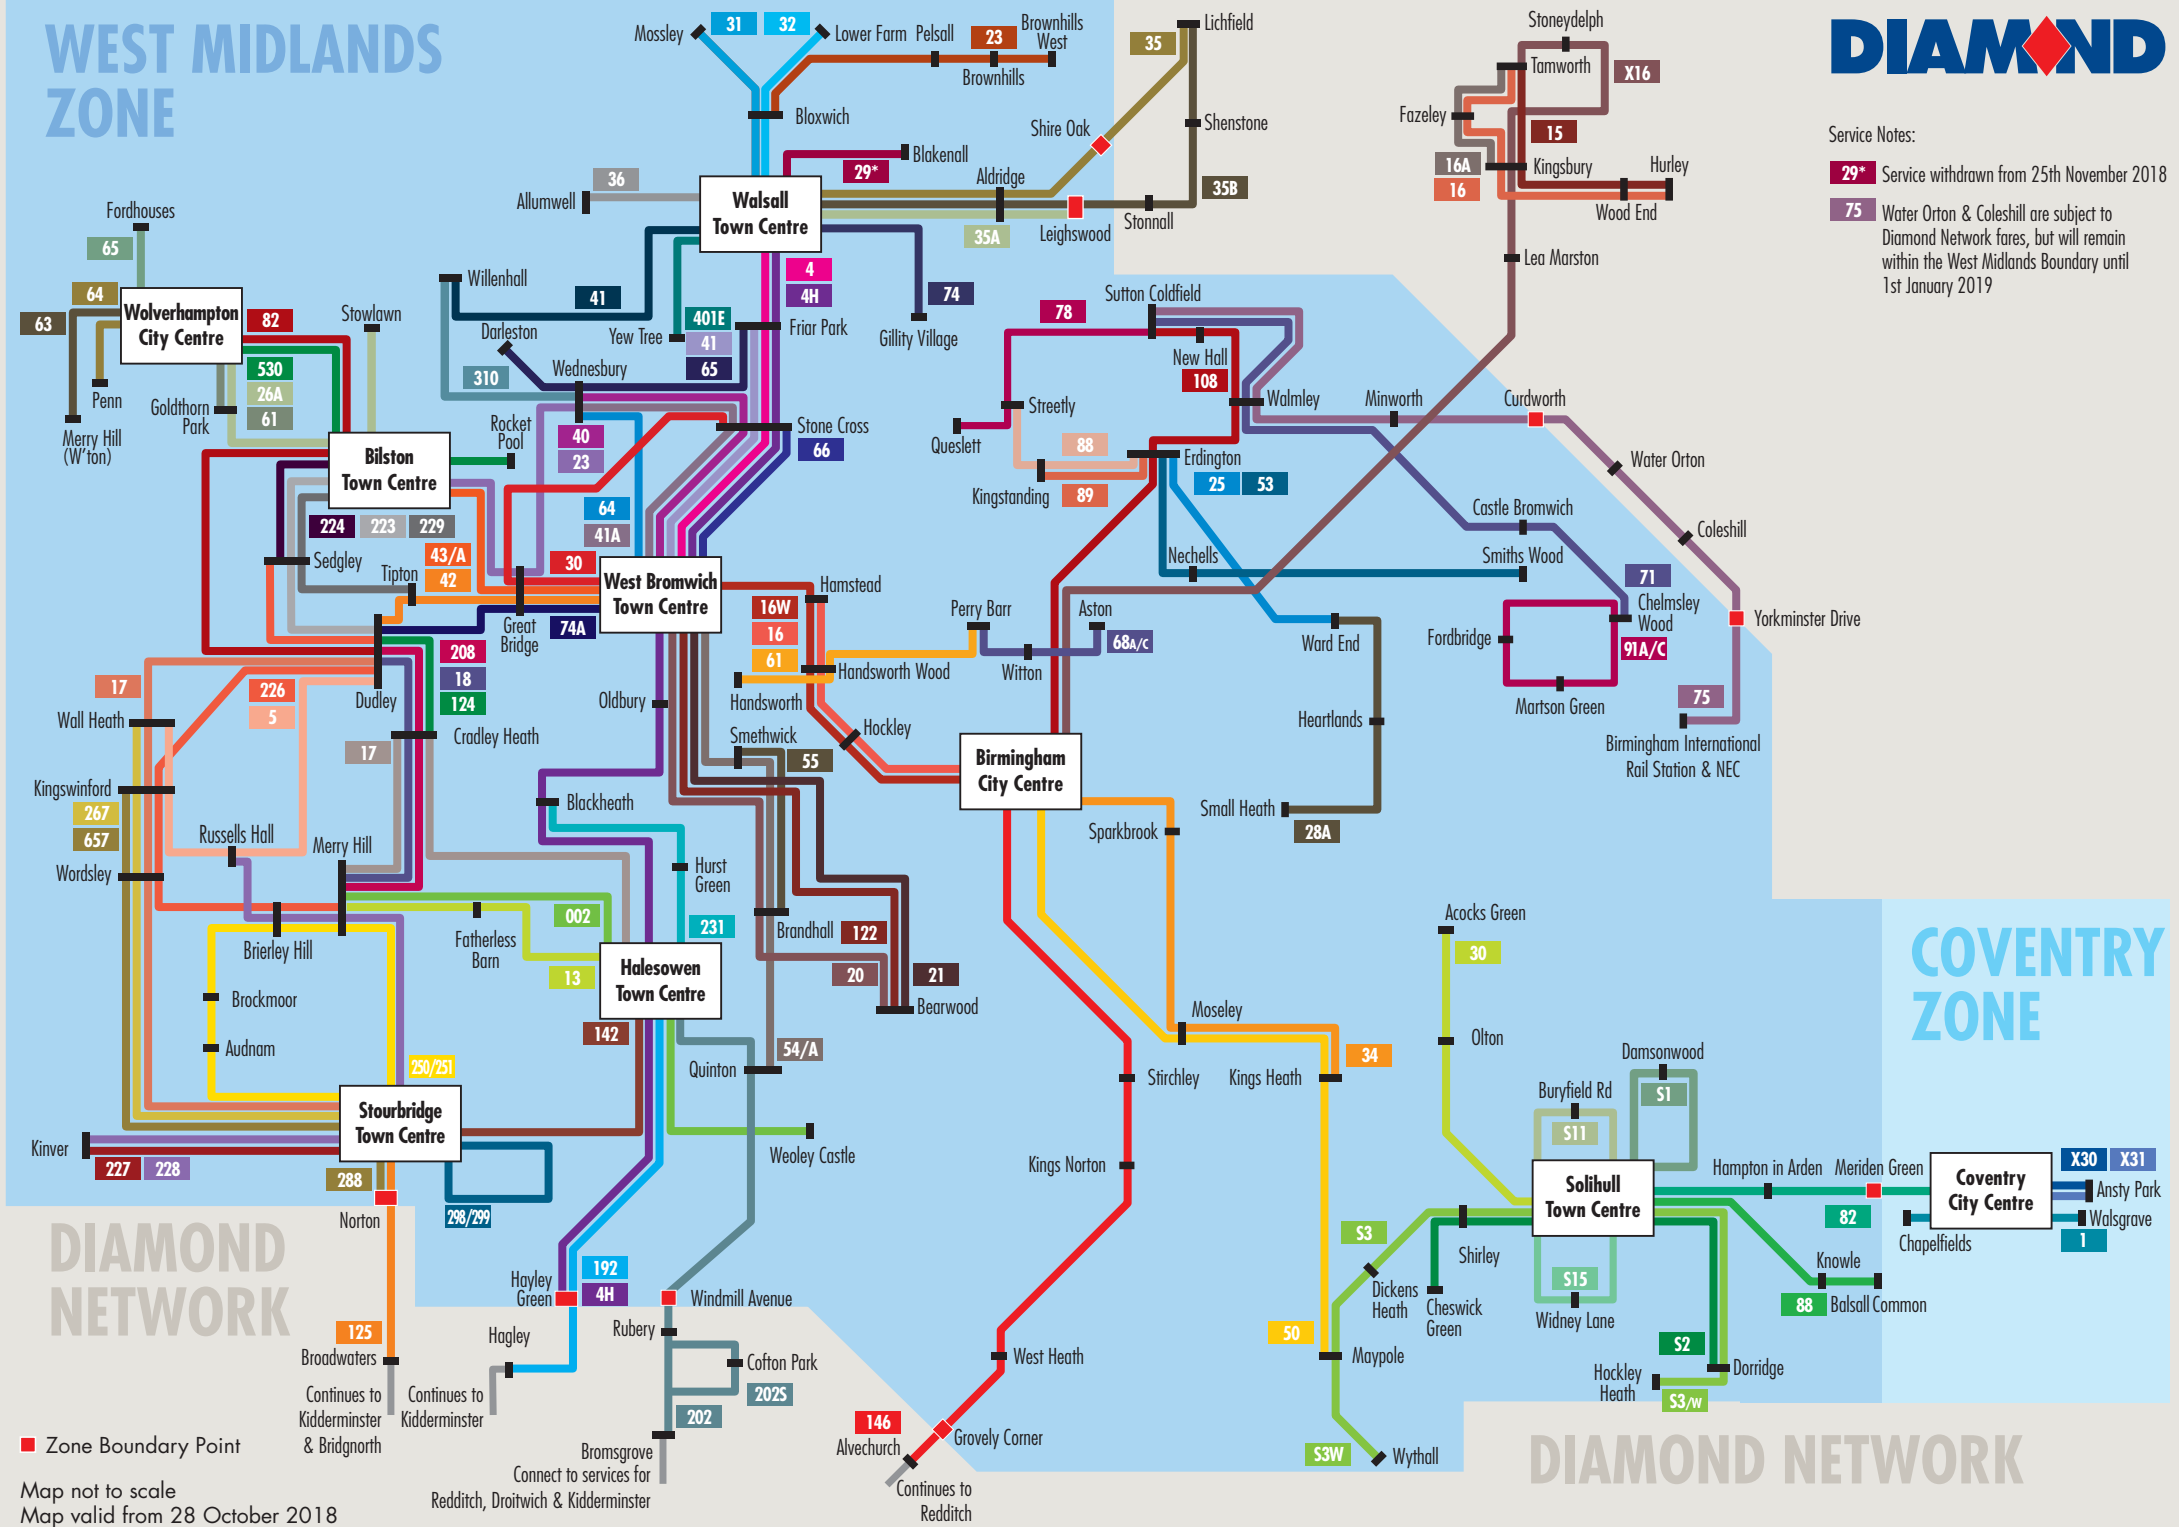

WEST MIDLANDS ZONE

Service Notes:
29* Service withdrawn from 25th November 2018
75 Water Orton & Coleshill are subject to Diamond Network fares, but will remain within the West Midlands Boundary until 1st January 2019

COVENTRY ZONE

DIAMOND NETWORK

DIAMOND NETWORK

■ Zone Boundary Point

Map not to scale
Map valid from 28 October 2018

Continues to Kidderminster & Bridgnorth

Continues to Kidderminster

Bromsgrove
Connect to services for
Redditch, Droitwich & Kidderminster

Continues to Redditch