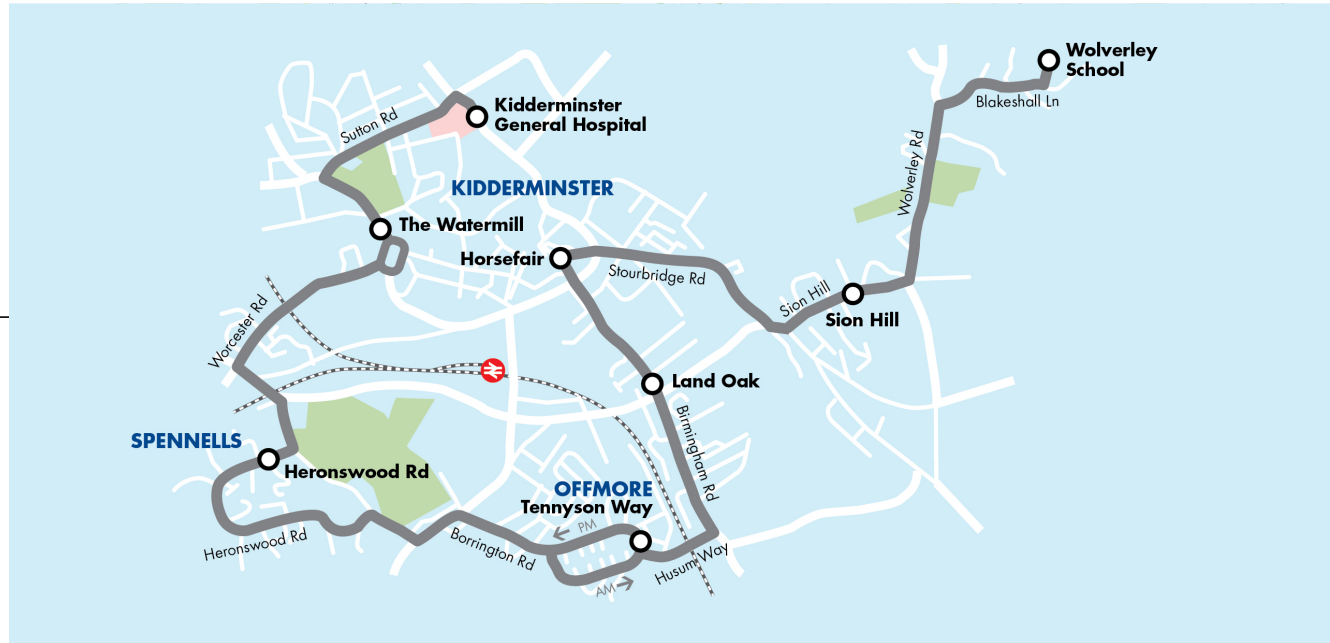

Monday to Friday

<i>Service No</i>	833
Kidderminster General Hospital	0739
Stourport Road, Watermill	0743
Spennells, Heronswood Rd/Whinchat Grove	0748
Offmore, Tennyson Way	0753
Birmingham Road, Land Oak	0757
The Horsefair	0801
Sion Hill, Badland Avenue	0810
Wolverley Secondary School	0820

<i>Service No</i>	833
Wolverley Secondary School	1520
Sion Hill, Badland Avenue	1530
The Horsefair	1539
Birmingham Road, Land Oak	1543
Offmore, Tennyson Way	1547
Spennells, Heronswood Rd/Whinchat Grove	1552
Stourport Road, Watermill	1557
Kidderminster General Hospital	1601

This service operates Schooldays only

Timetable Commences 02/09/18

twitter.com/diamondbuses 

facebook.com/diamondbuses 

diamondbuses.com | comments@diamondbuses.com | 0121 322 2222

Diamond Bus Ltd, Hallbridge Way, Tipton Road, Tividale, West Midlands B69 3HW