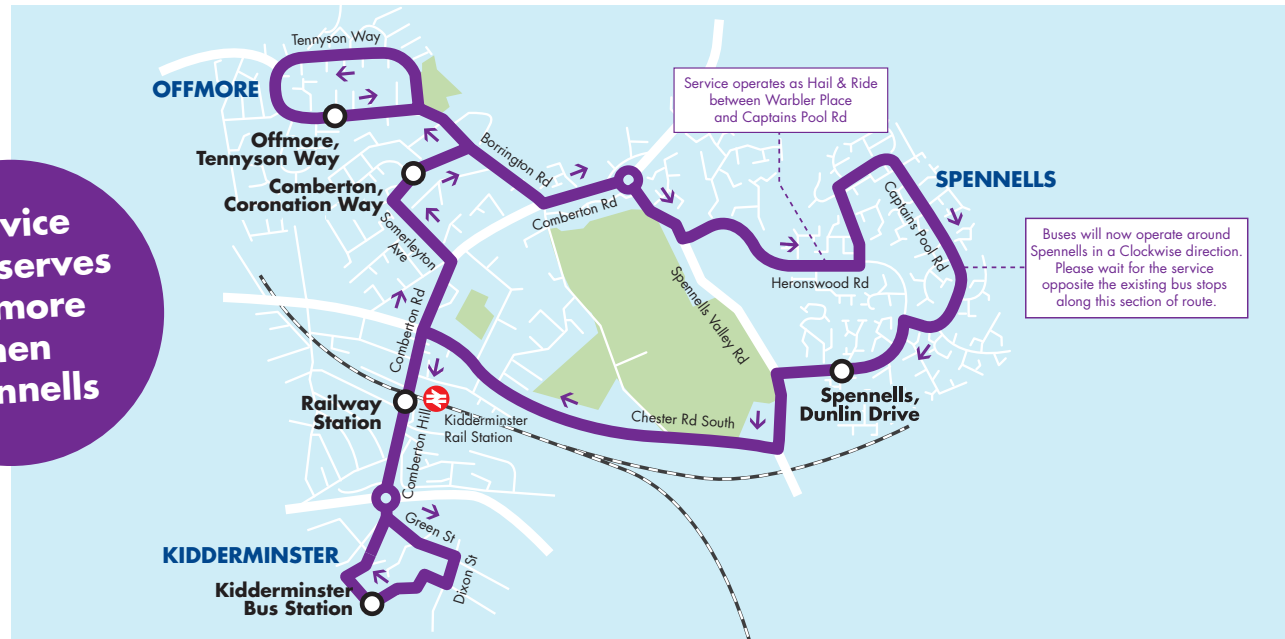

10

Monday to Saturday

(except Public Holidays)

Kidderminster Bus Station

Railway Station, Comberton Hill

Comberton, Coronation Way

Offmore, Tennyson Way

Spennells, Dunlin Drive

Rail Station, Comberton Hill

Kidderminster, Bus Station

Kidderminster to Spennells via Offmore

Service Changes Commence from 28th October 2018

NS

0630	0700	0730	0800	0830	0900	0930	then every 30 mins at	00	30	mins past each hour until	1800	1835
0634	0704	0734	0804	0834	0904	0934		04	34		1804	1839
0637	0707	0737	0807	0837	0907	0937		07	37		1807	1842
0640	0710	0740	0810	0840	0910	0940		10	40		1810	1845
0646	0716	0746	0816	0846	0916	0946		16	46		1816	1851
0652	0722	0752	0822	0852	0922	0952		22	52		1822	1857
0657	0727	0757	0827	0857	0927	0957	27	57	1827	1902		

NS Not Saturdays

Service now serves Offmore then Spennells

twitter.com/diamondbuses
facebook.com/diamondbuses

diamondbuses.com | comments@diamondbuses.com | 0121 322 2222

Diamond Bus Ltd, Hallbridge Way, Tipton Road, Tividale, West Midlands B69 3HW