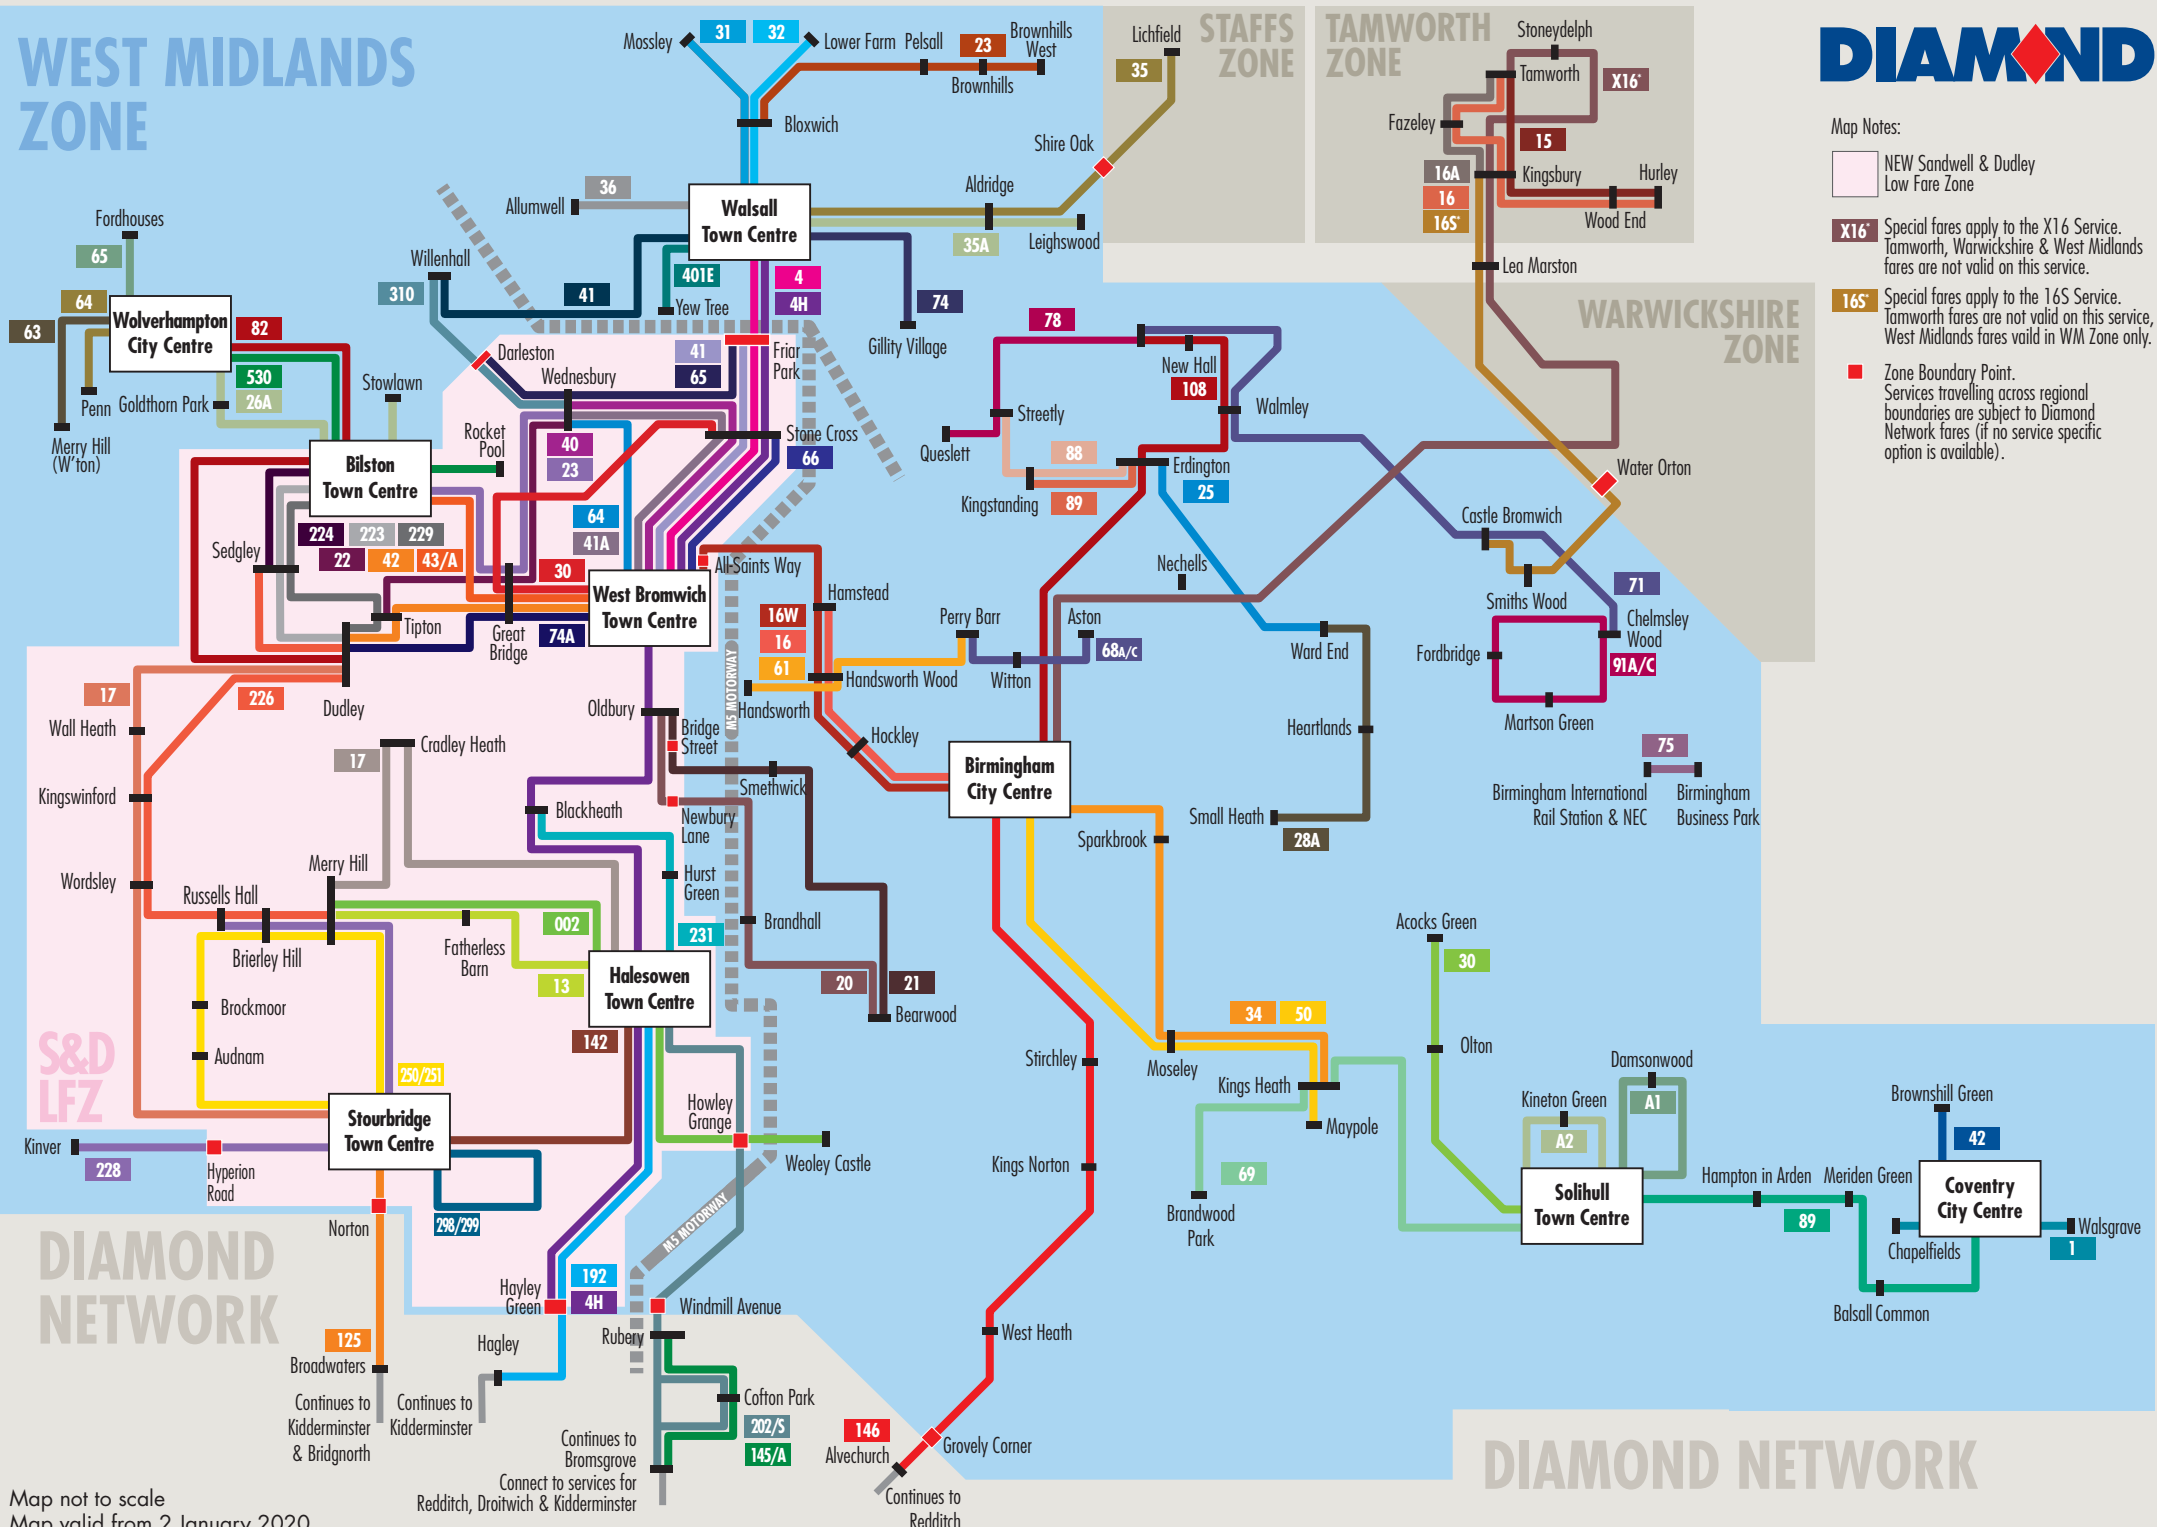

WEST MIDLANDS ZONE

Map Notes:

- NEW Sandwell & Dudley Low Fare Zone
- X16 Special fares apply to the X16 Service. Tamworth, Warwickshire & West Midlands fares are not valid on this service.
- 16S Special fares apply to the 16S Service. Tamworth fares are not valid on this service, West Midlands fares valid in WM Zone only.
- Zone Boundary Point. Services travelling across regional boundaries are subject to Diamond Network fares (if no service specific option is available).

Map not to scale
Map valid from 2 January 2020

DIAMOND NETWORK