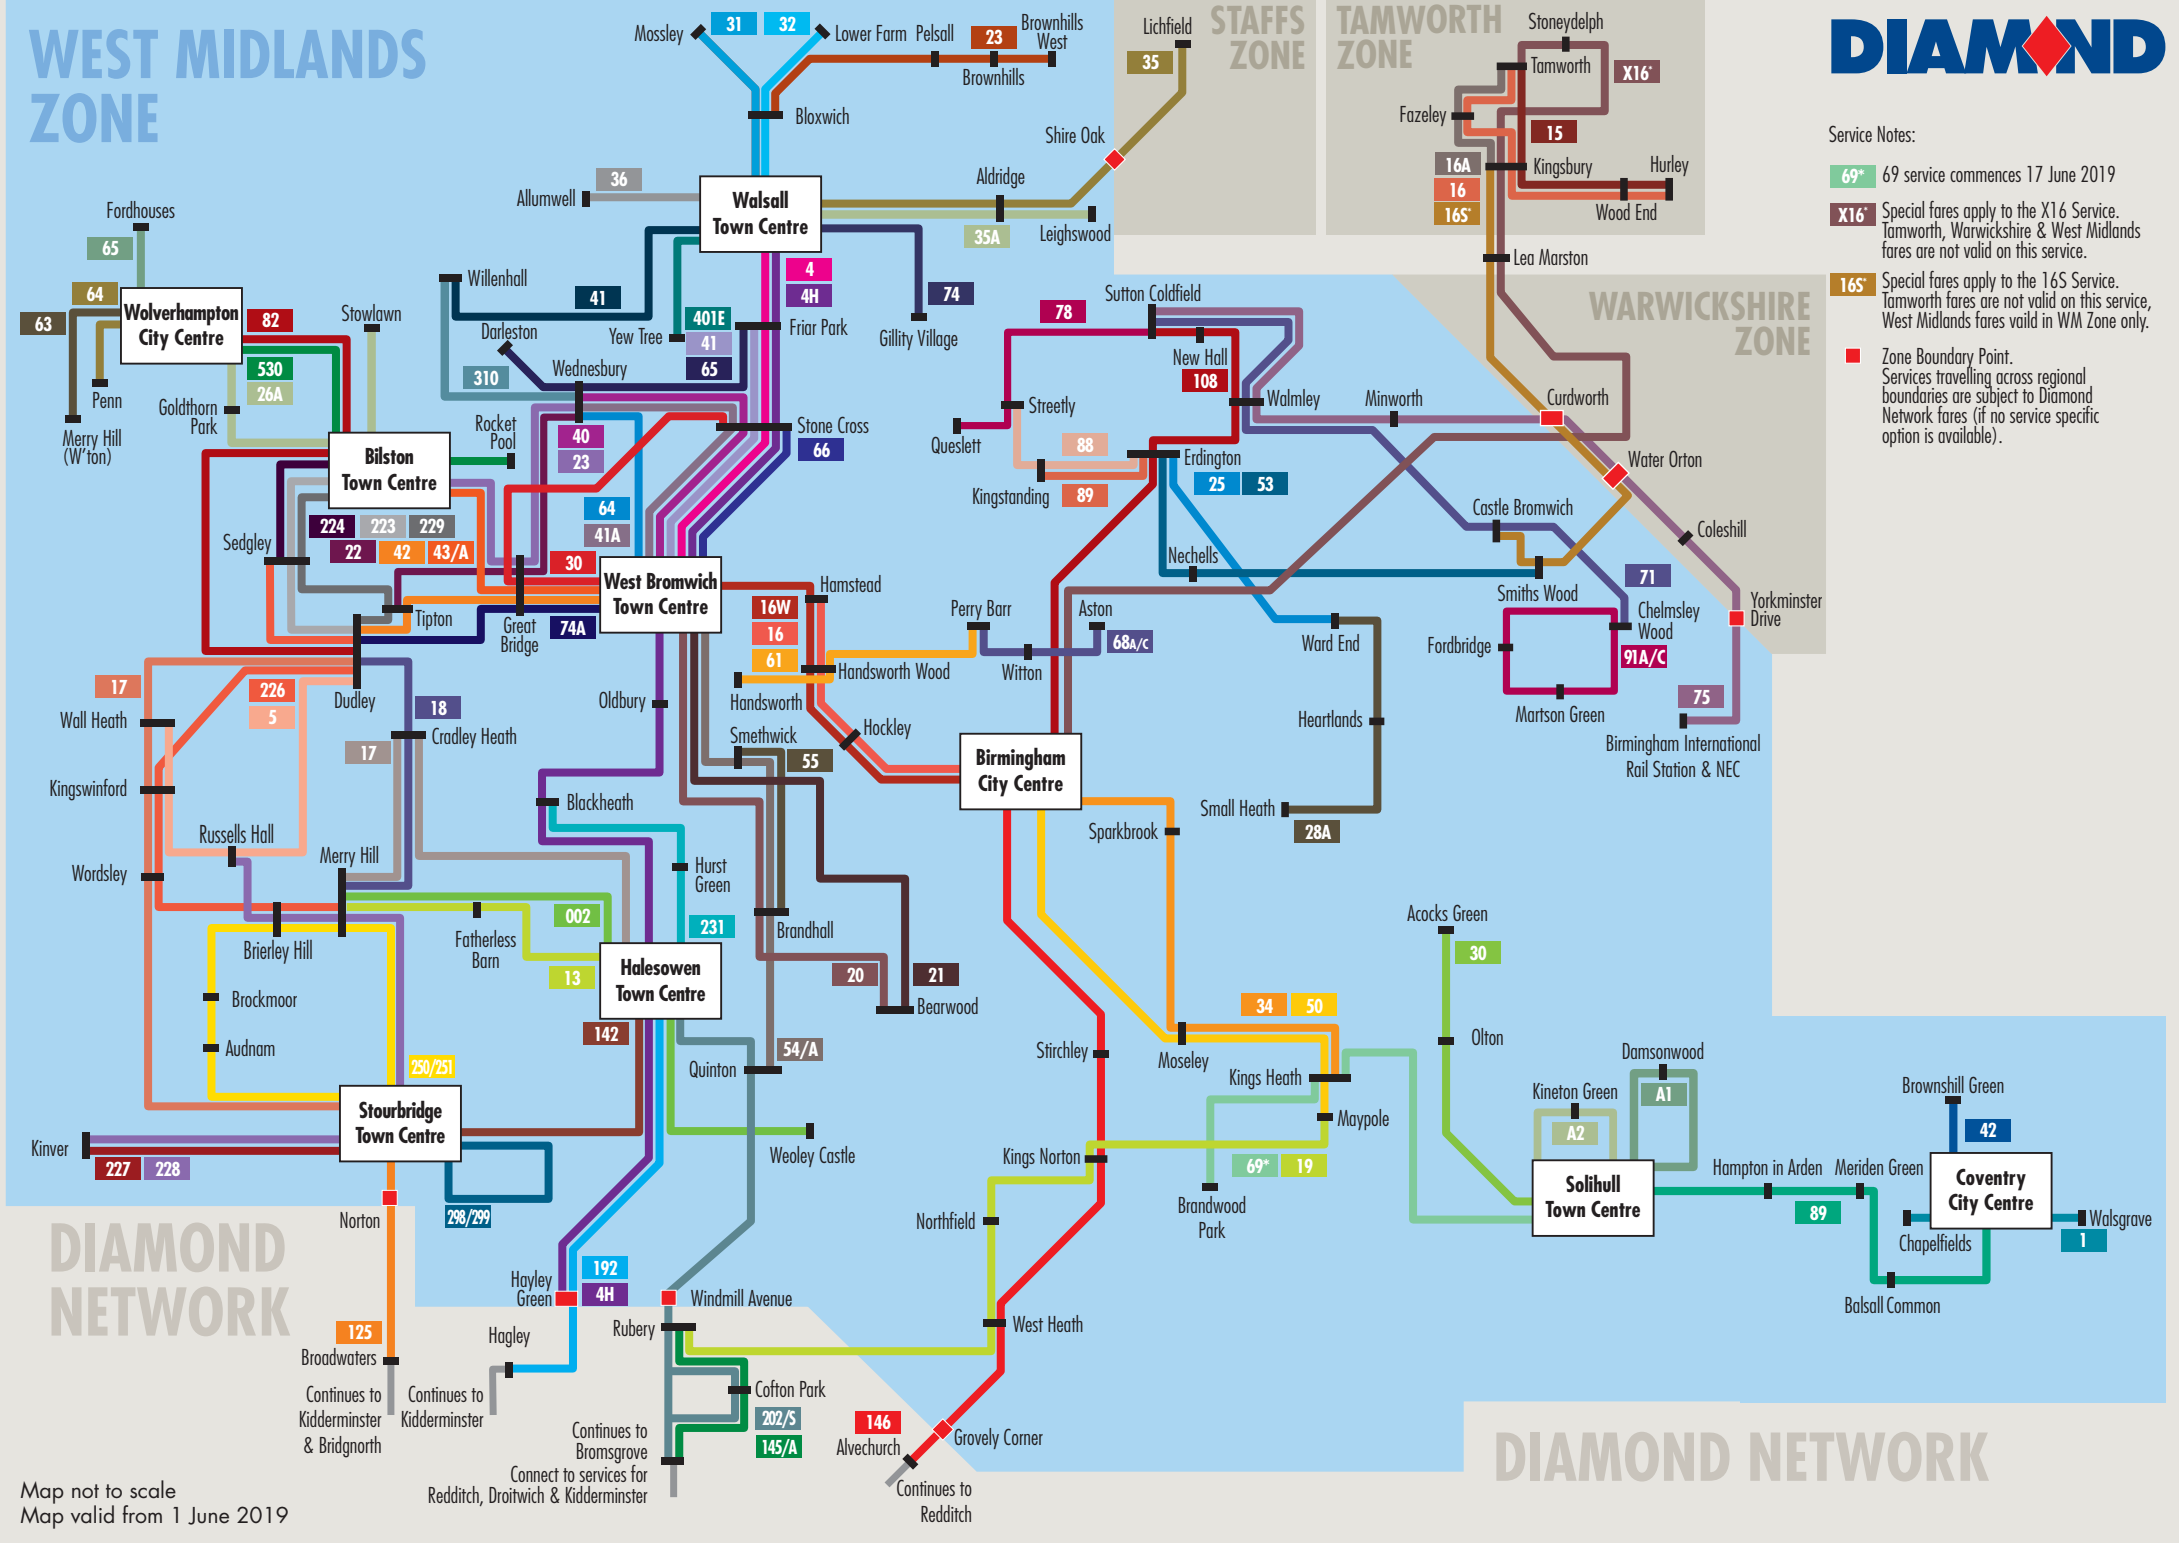

WEST MIDLANDS ZONE

Service Notes:

- 69*** 69 service commences 17 June 2019
- X16*** Special fares apply to the X16 Service. Tamworth, Warwickshire & West Midlands fares are not valid on this service.
- 16S*** Special fares apply to the 16S Service. Tamworth fares are not valid on this service, West Midlands fares valid in WM Zone only.
- Zone Boundary Point. Services travelling across regional boundaries are subject to Diamond Network fares (if no service specific option is available).

Map not to scale
Map valid from 1 June 2019

DIAMOND NETWORK