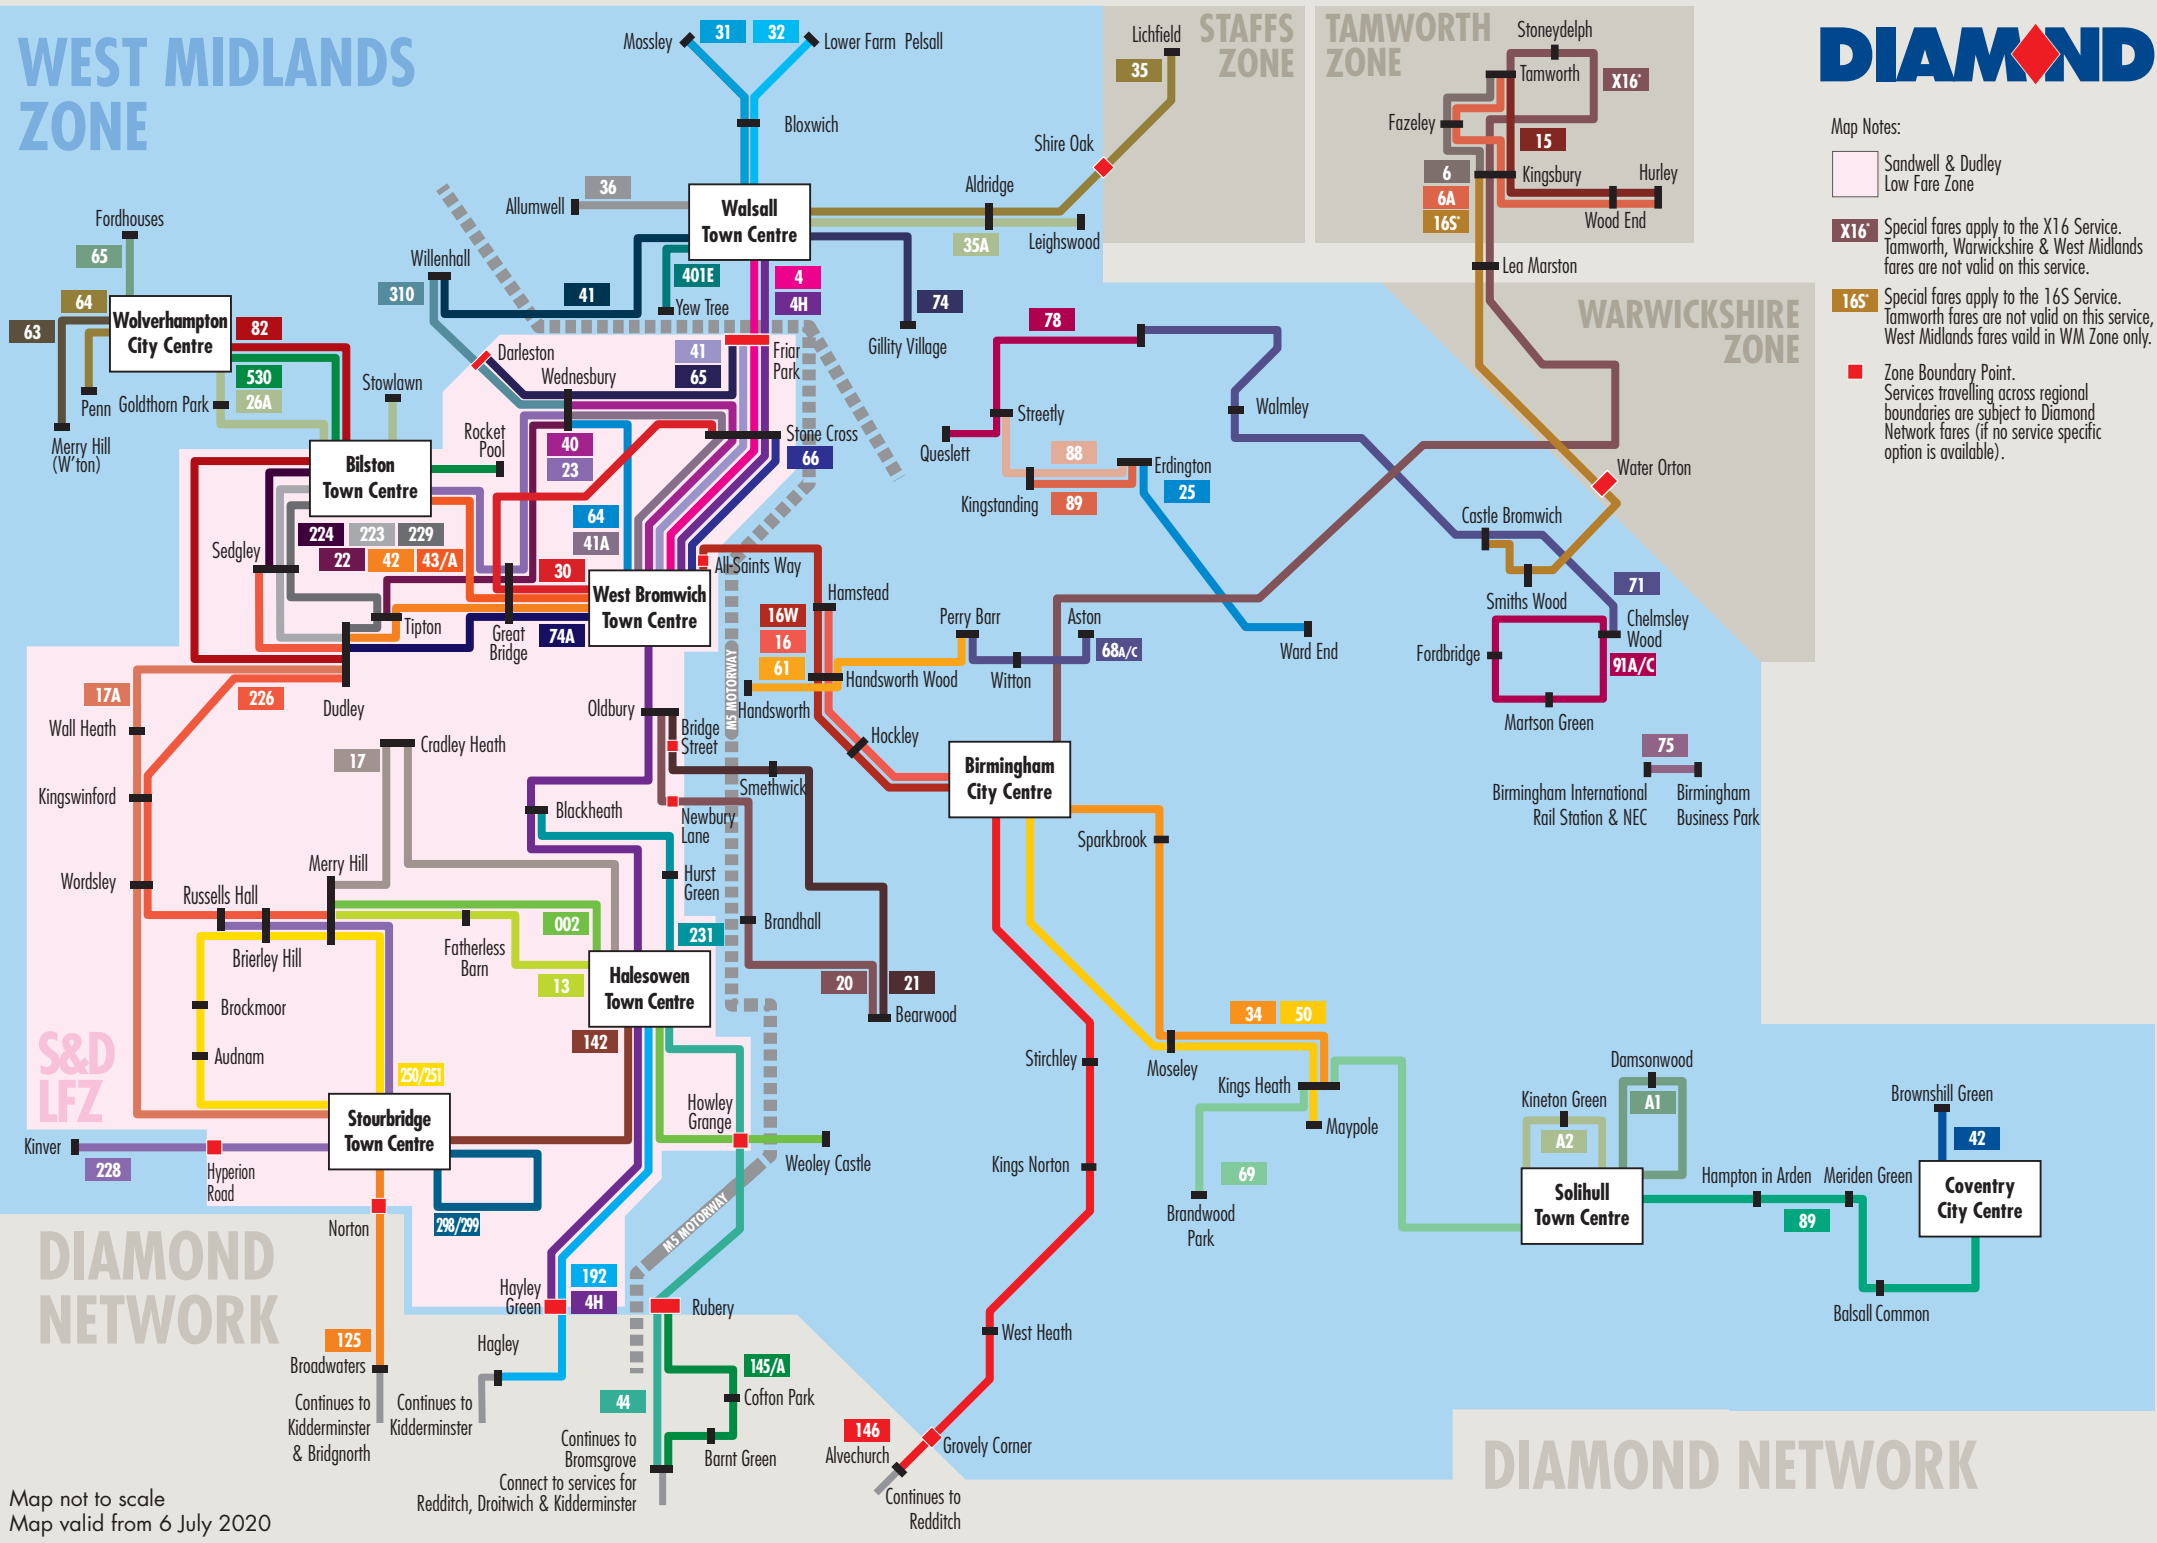

WEST MIDLANDS ZONE

Map Notes:

Sandwell & Dudley Low Fare Zone

X16 Special fares apply to the X16 Service. Tamworth, Warwickshire & West Midlands fares are not valid on this service.

16S Special fares apply to the 16S Service. Tamworth fares are not valid on this service, West Midlands fares valid in WM Zone only.

Zone Boundary Point. Services travelling across regional boundaries are subject to Diamond Network fares (if no service specific option is available).

Map not to scale
Map valid from 6 July 2020

DIAMOND NETWORK