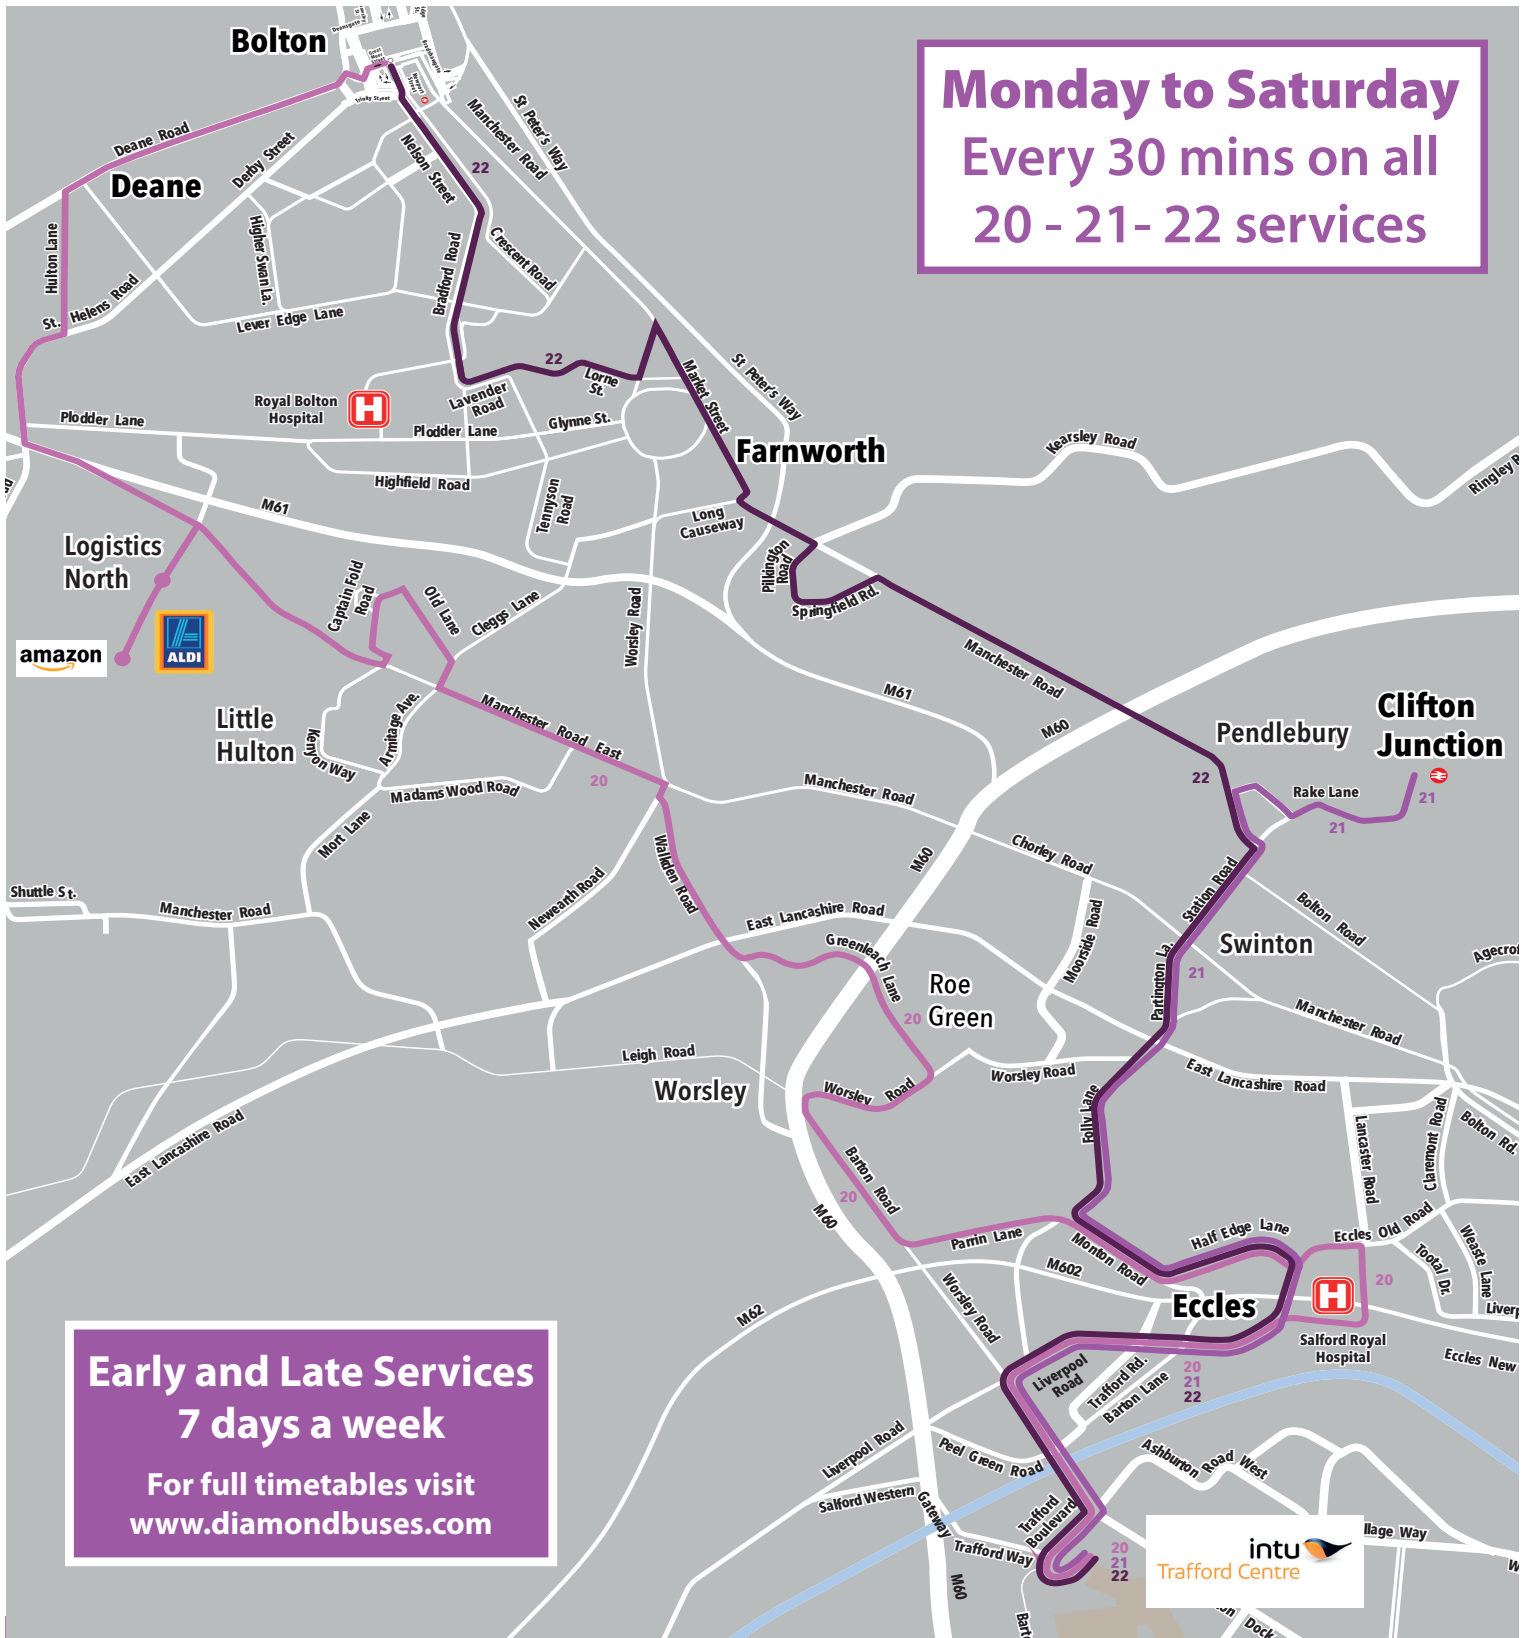

**Monday to Saturday**  
**Every 30 mins on all**  
**20 - 21- 22 services**

**Early and Late Services**  
**7 days a week**  
 For full timetables visit  
[www.diamondbuses.com](http://www.diamondbuses.com)

**20**  
**Bolton -**  
**Intu Trafford Centre**  
*via Deane*  
*Logistics North*  
*Worsley*  
*Salford Royal Hospital*  
*Eccles*

**21**  
**Clifton Junction -**  
**intu Trafford Centre**  
*via Pendlebury*  
*Swinton*  
*Eccles*

**22**  
**Bolton -**  
**intu Trafford Centre**  
*via Farnworth*  
*Swinton*  
*Eccles*