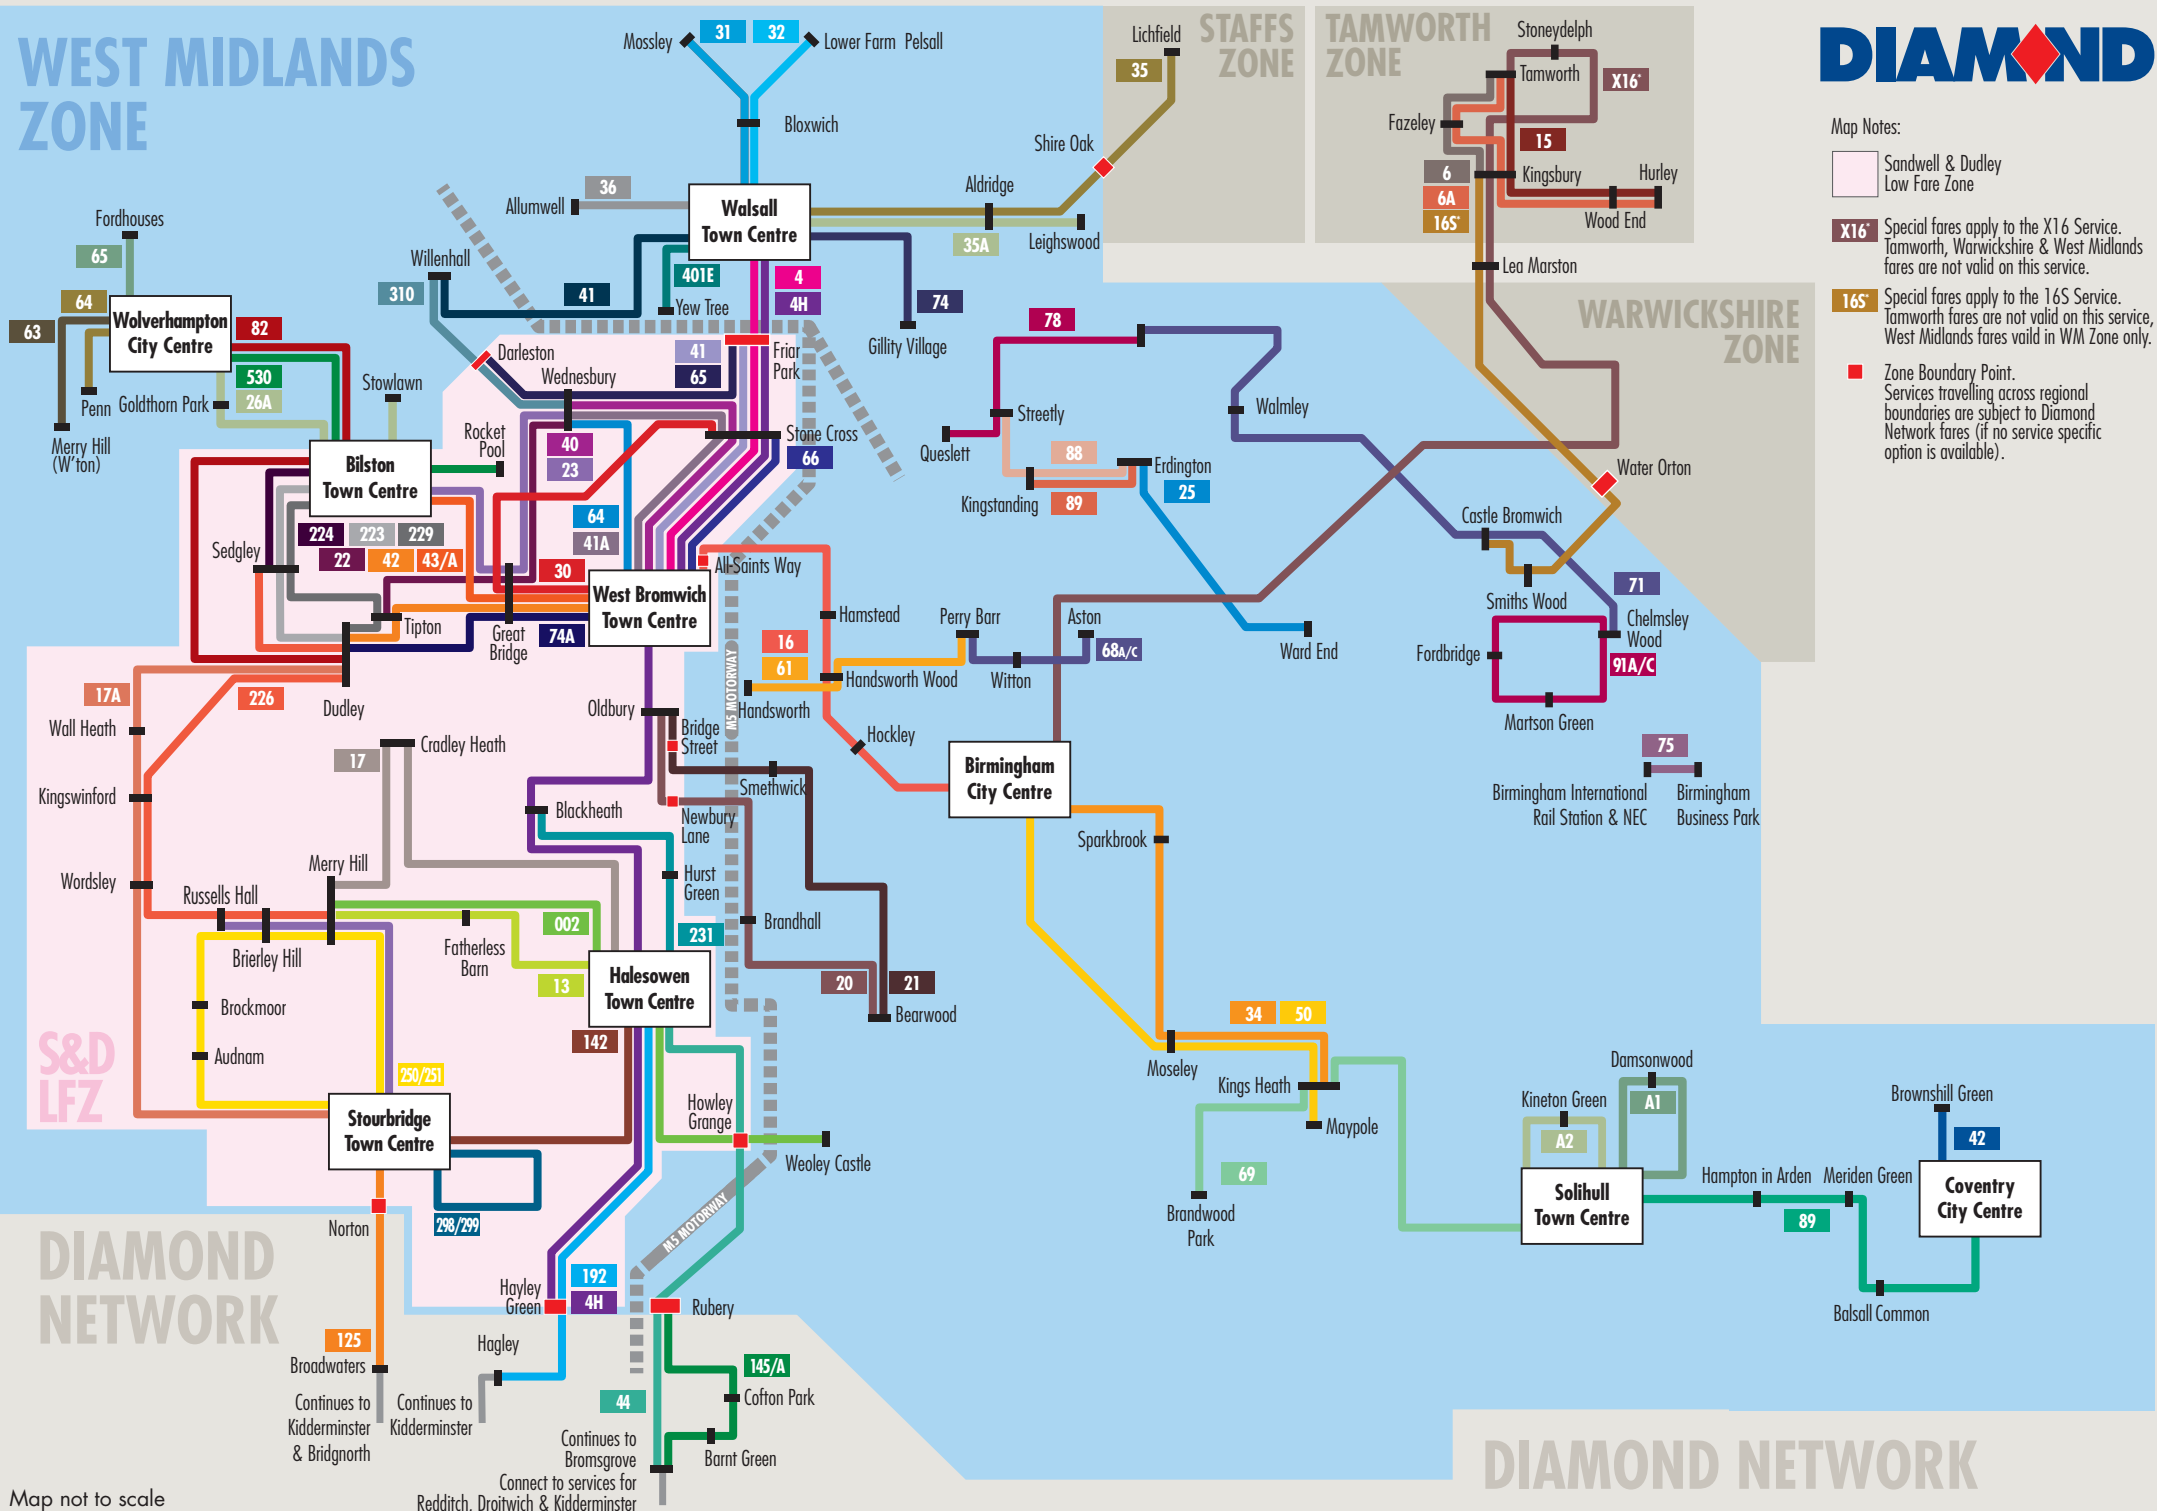

WEST MIDLANDS ZONE

Map Notes:

Sandwell & Dudley Low Fare Zone

X16 Special fares apply to the X16 Service. Tamworth, Warwickshire & West Midlands fares are not valid on this service.

16S Special fares apply to the 16S Service. Tamworth fares are not valid on this service, West Midlands fares valid in WM Zone only.

Zone Boundary Point. Services travelling across regional boundaries are subject to Diamond Network fares (if no service specific option is available).

Map not to scale
Map valid from 1 October 2020

DIAMOND NETWORK