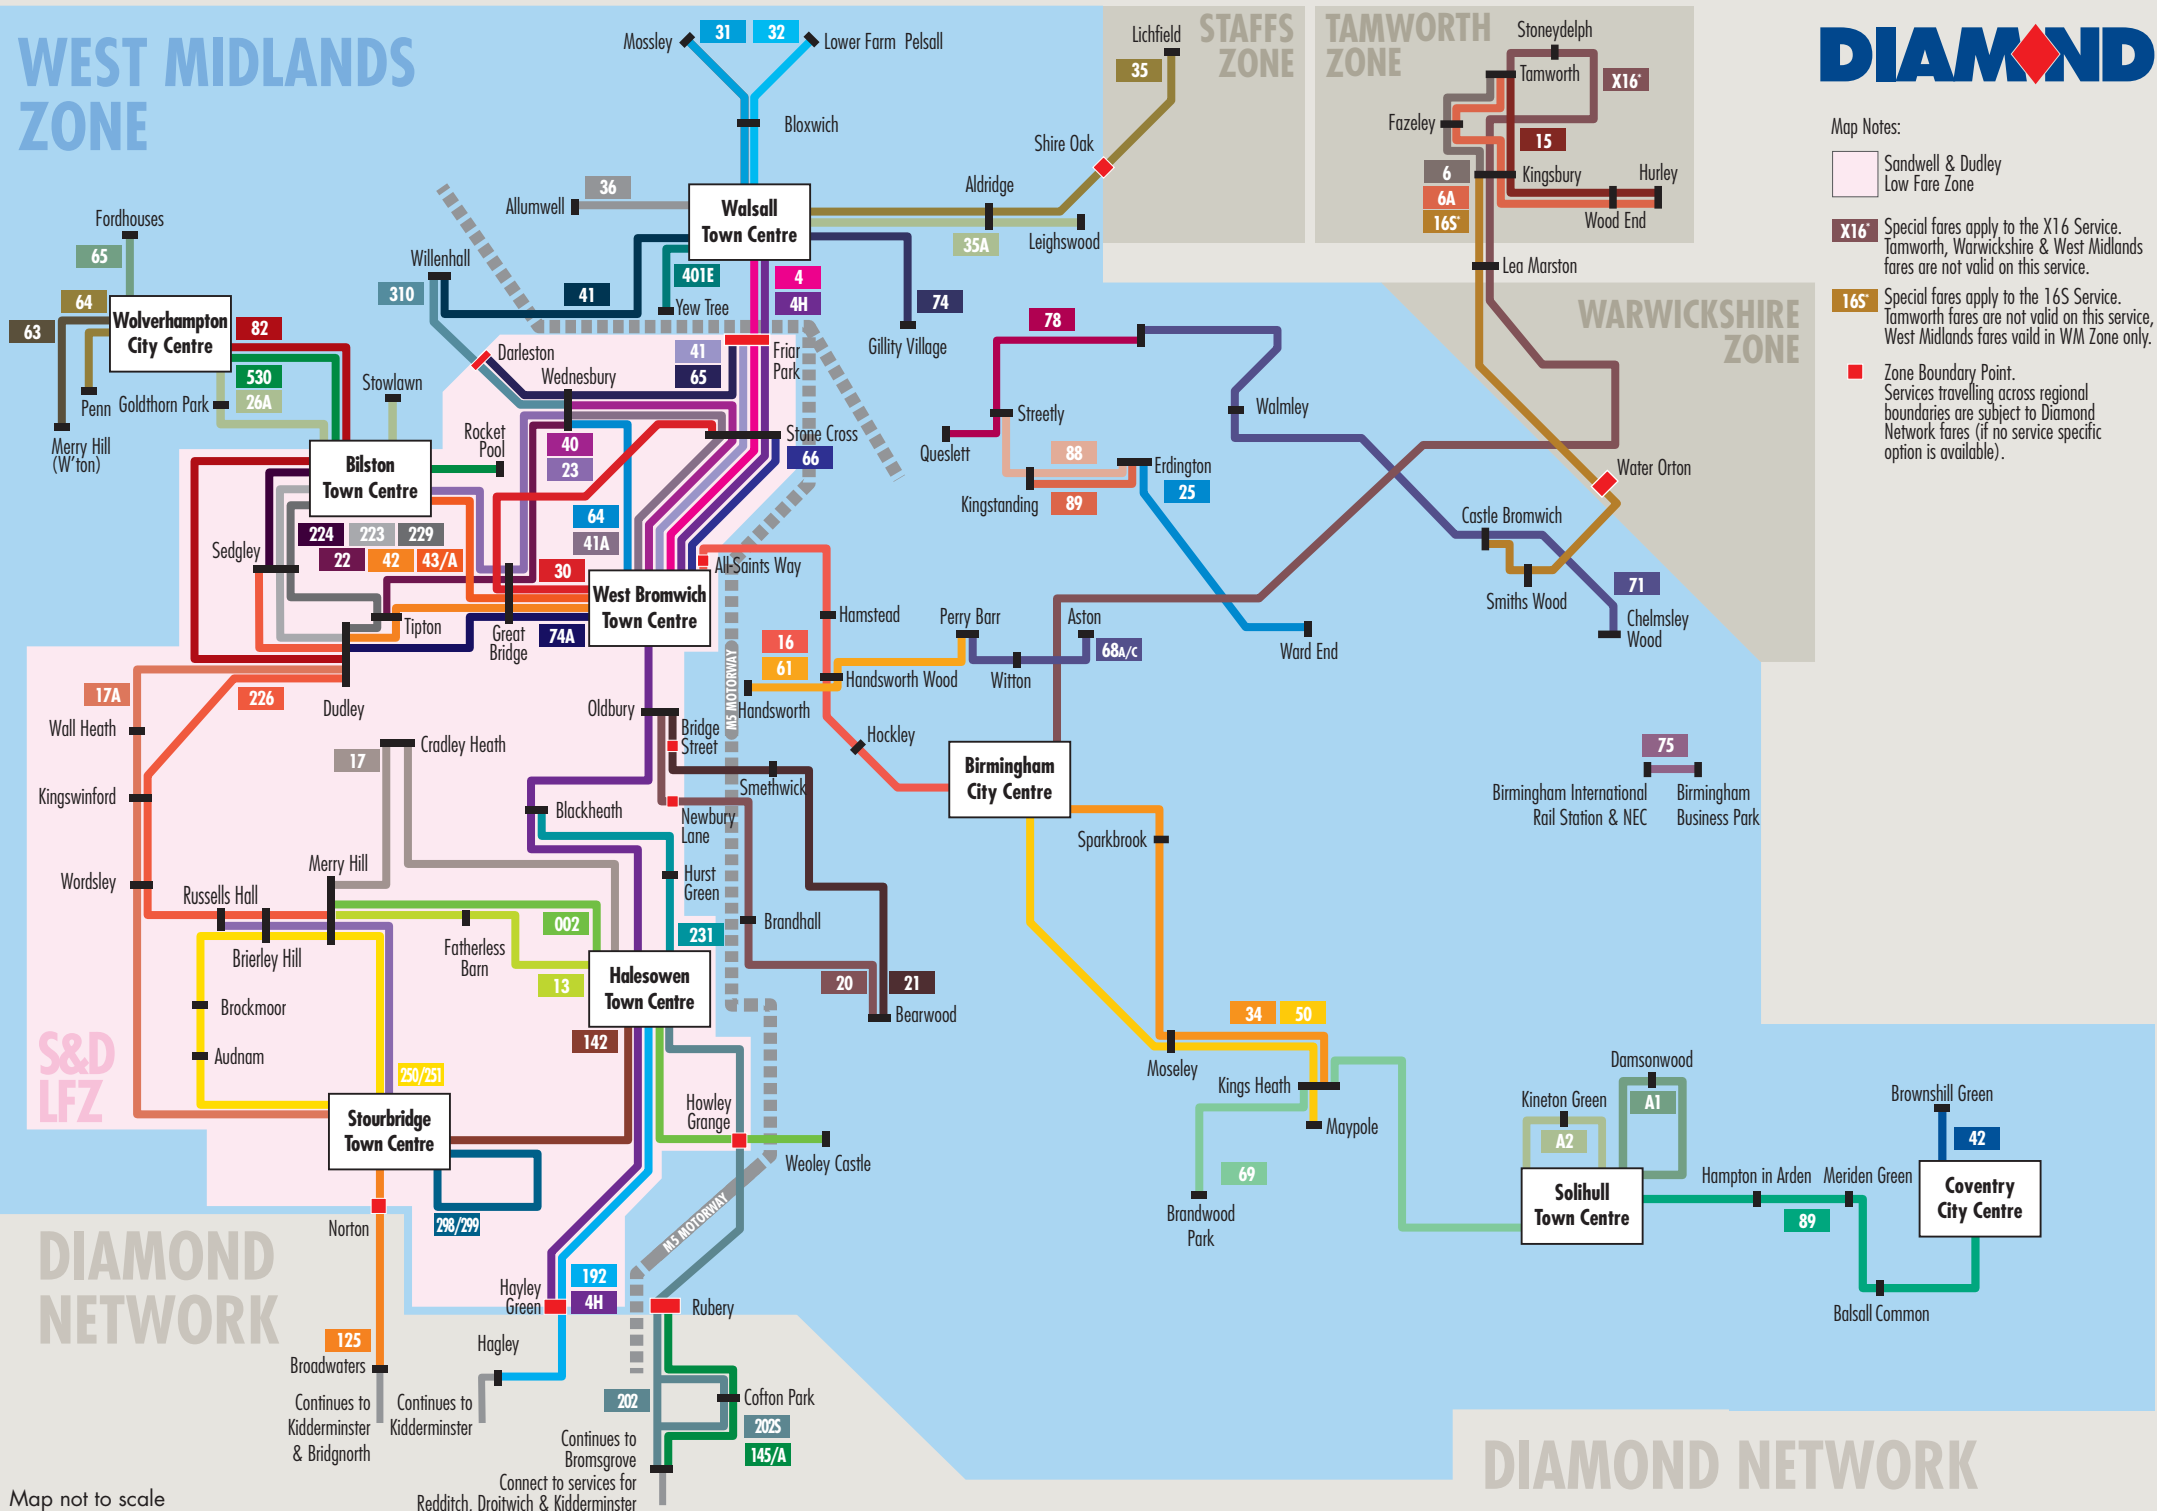

WEST MIDLANDS ZONE

Map Notes:

Sandwell & Dudley Low Fare Zone

Special fares apply to the X16 Service. Tamworth, Warwickshire & West Midlands fares are not valid on this service.

Special fares apply to the 16S Service. Tamworth fares are not valid on this service, West Midlands fares valid in WM Zone only.

Zone Boundary Point. Services travelling across regional boundaries are subject to Diamond Network fares (if no service specific option is available).

Map not to scale
Map valid from 30 November 2020

DIAMOND NETWORK