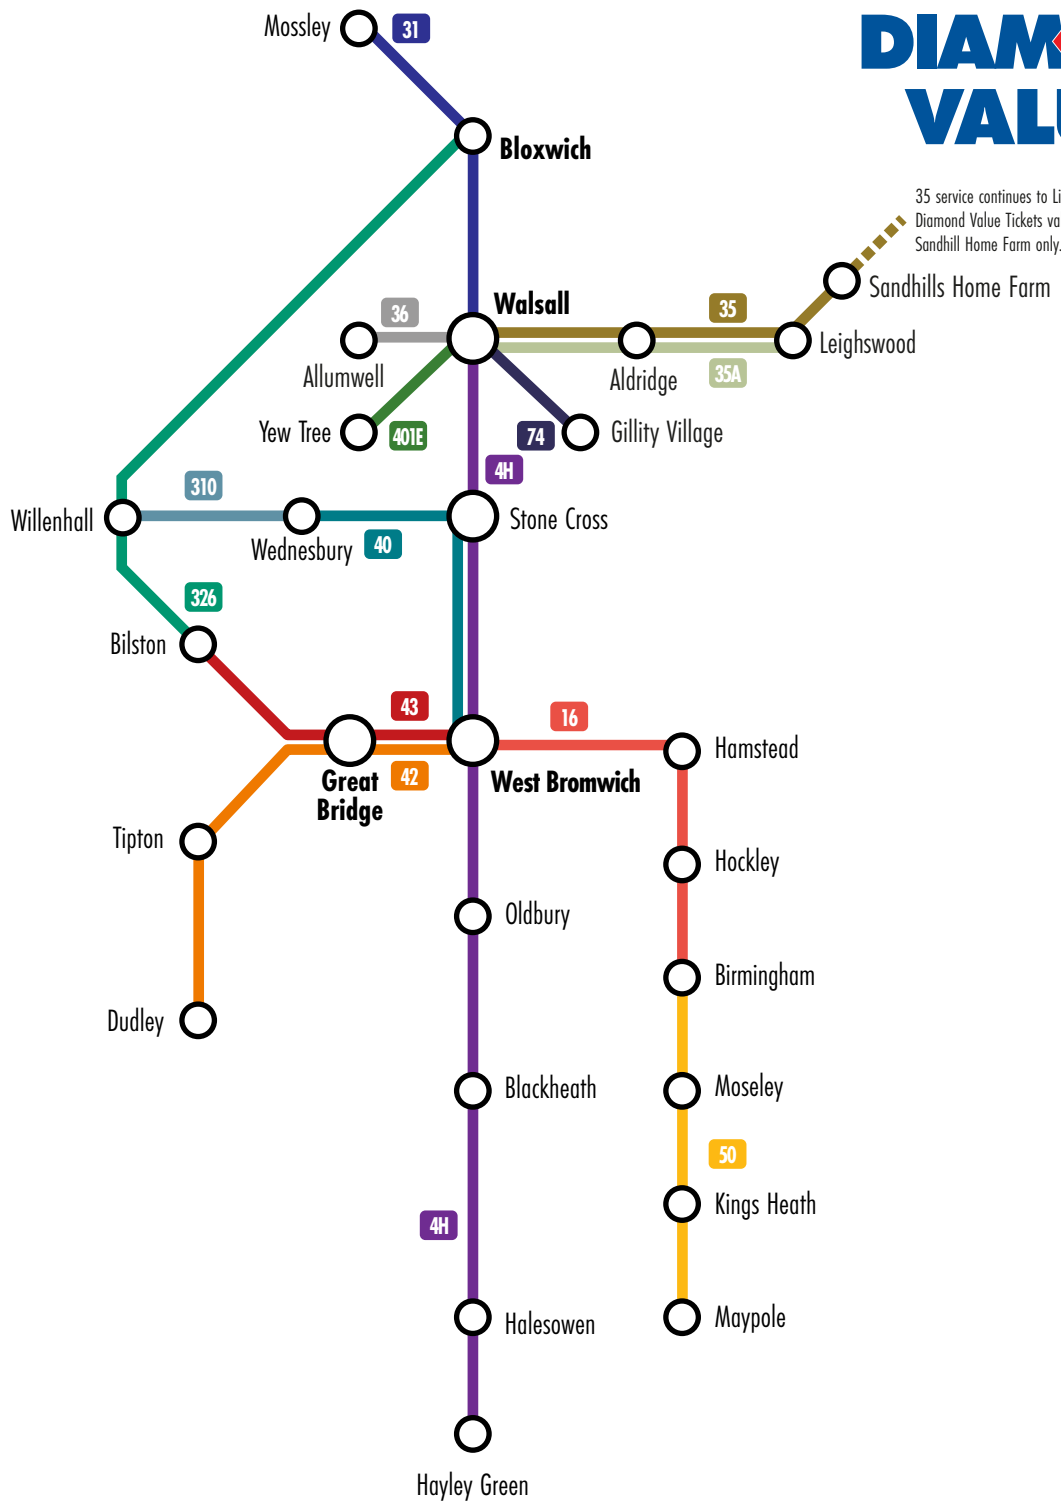

DIAMOND VALUE

35 service continues to Lichfield
Diamond Value Tickets valid up to
Sandhill Home Farm only.