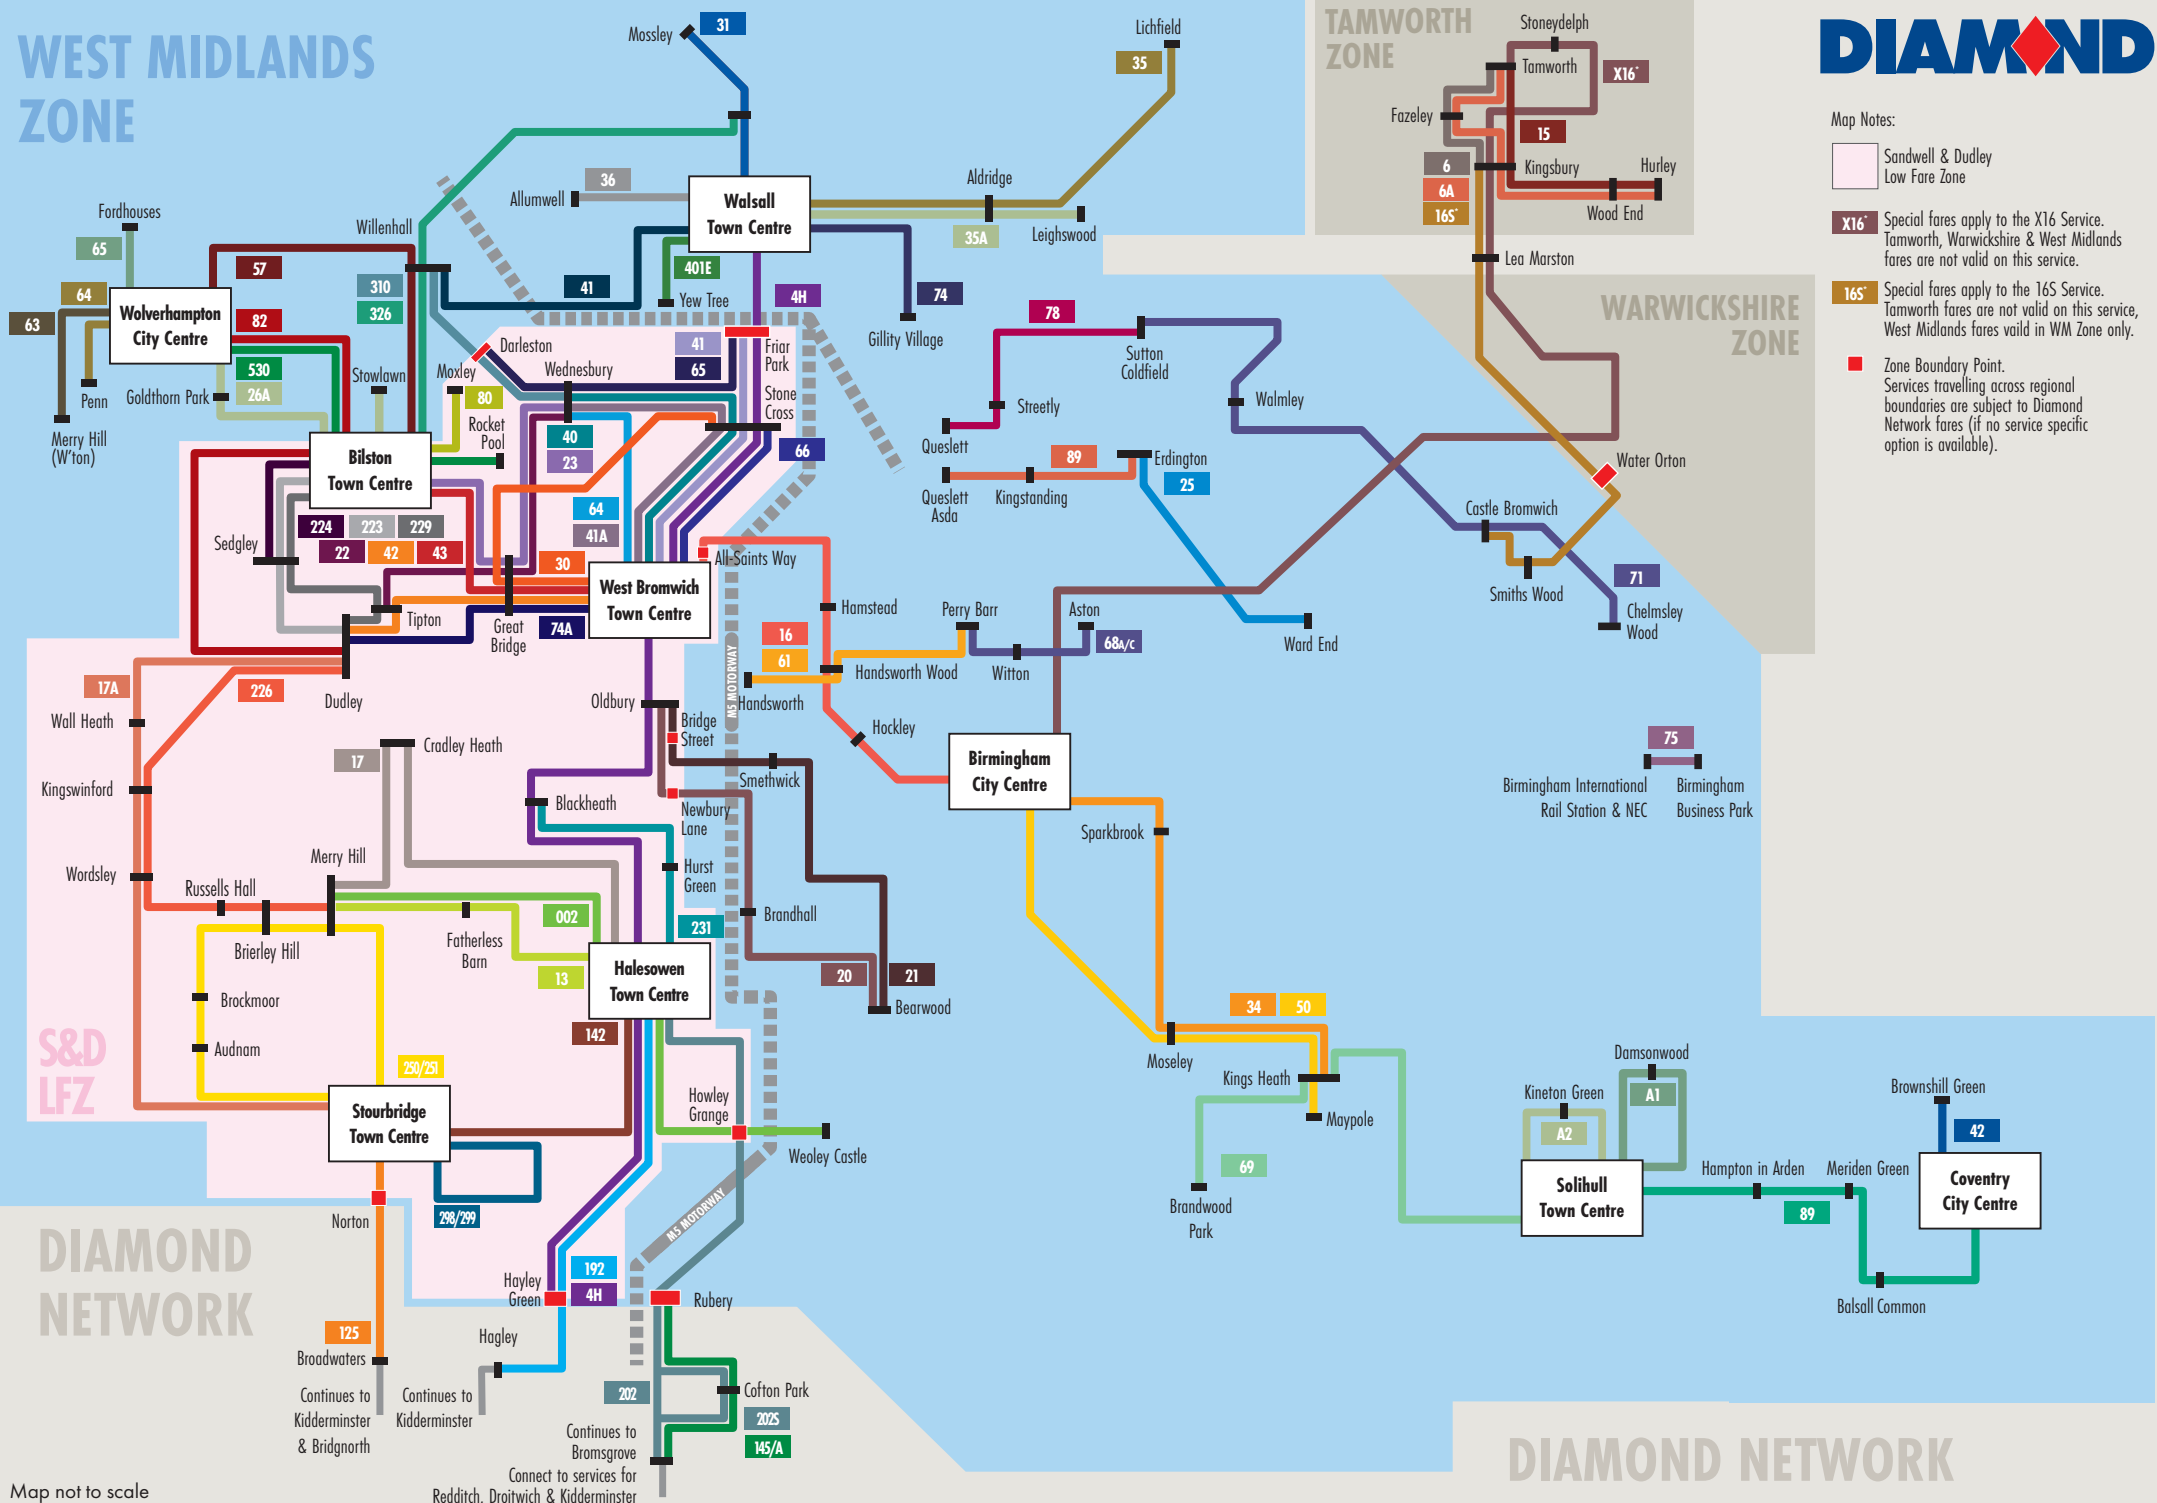

# WEST MIDLANDS ZONE

- Map Notes:**
- Sandwell & Dudley Low Fare Zone
  - X16 Special fares apply to the X16 Service. Tamworth, Warwickshire & West Midlands fares are not valid on this service.
  - 16S Special fares apply to the 16S Service. Tamworth fares are not valid on this service, West Midlands fares valid in WM Zone only.
  - Zone Boundary Point. Services travelling across regional boundaries are subject to Diamond Network fares (if no service specific option is available).

Map not to scale  
Map valid from 29 August 2021

DIAMOND NETWORK