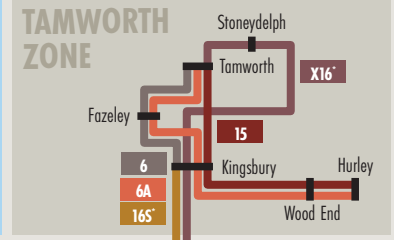

# WEST MIDLANDS ZONE

- Map Notes:**
- Sandwell & Dudley Low Fare Zone
  - X16 Special fares apply to the X16 Service. Tamworth, Warwickshire & West Midlands fares are not valid on this service.
  - 16S Special fares apply to the 16S Service. Tamworth fares are not valid on this service, West Midlands fares valid in WM Zone only.
  - Zone Boundary Point. Services travelling across regional boundaries are subject to Diamond Network fares (if no service specific option is available).

Map not to scale  
Map valid from 29 August 2021

DIAMOND NETWORK