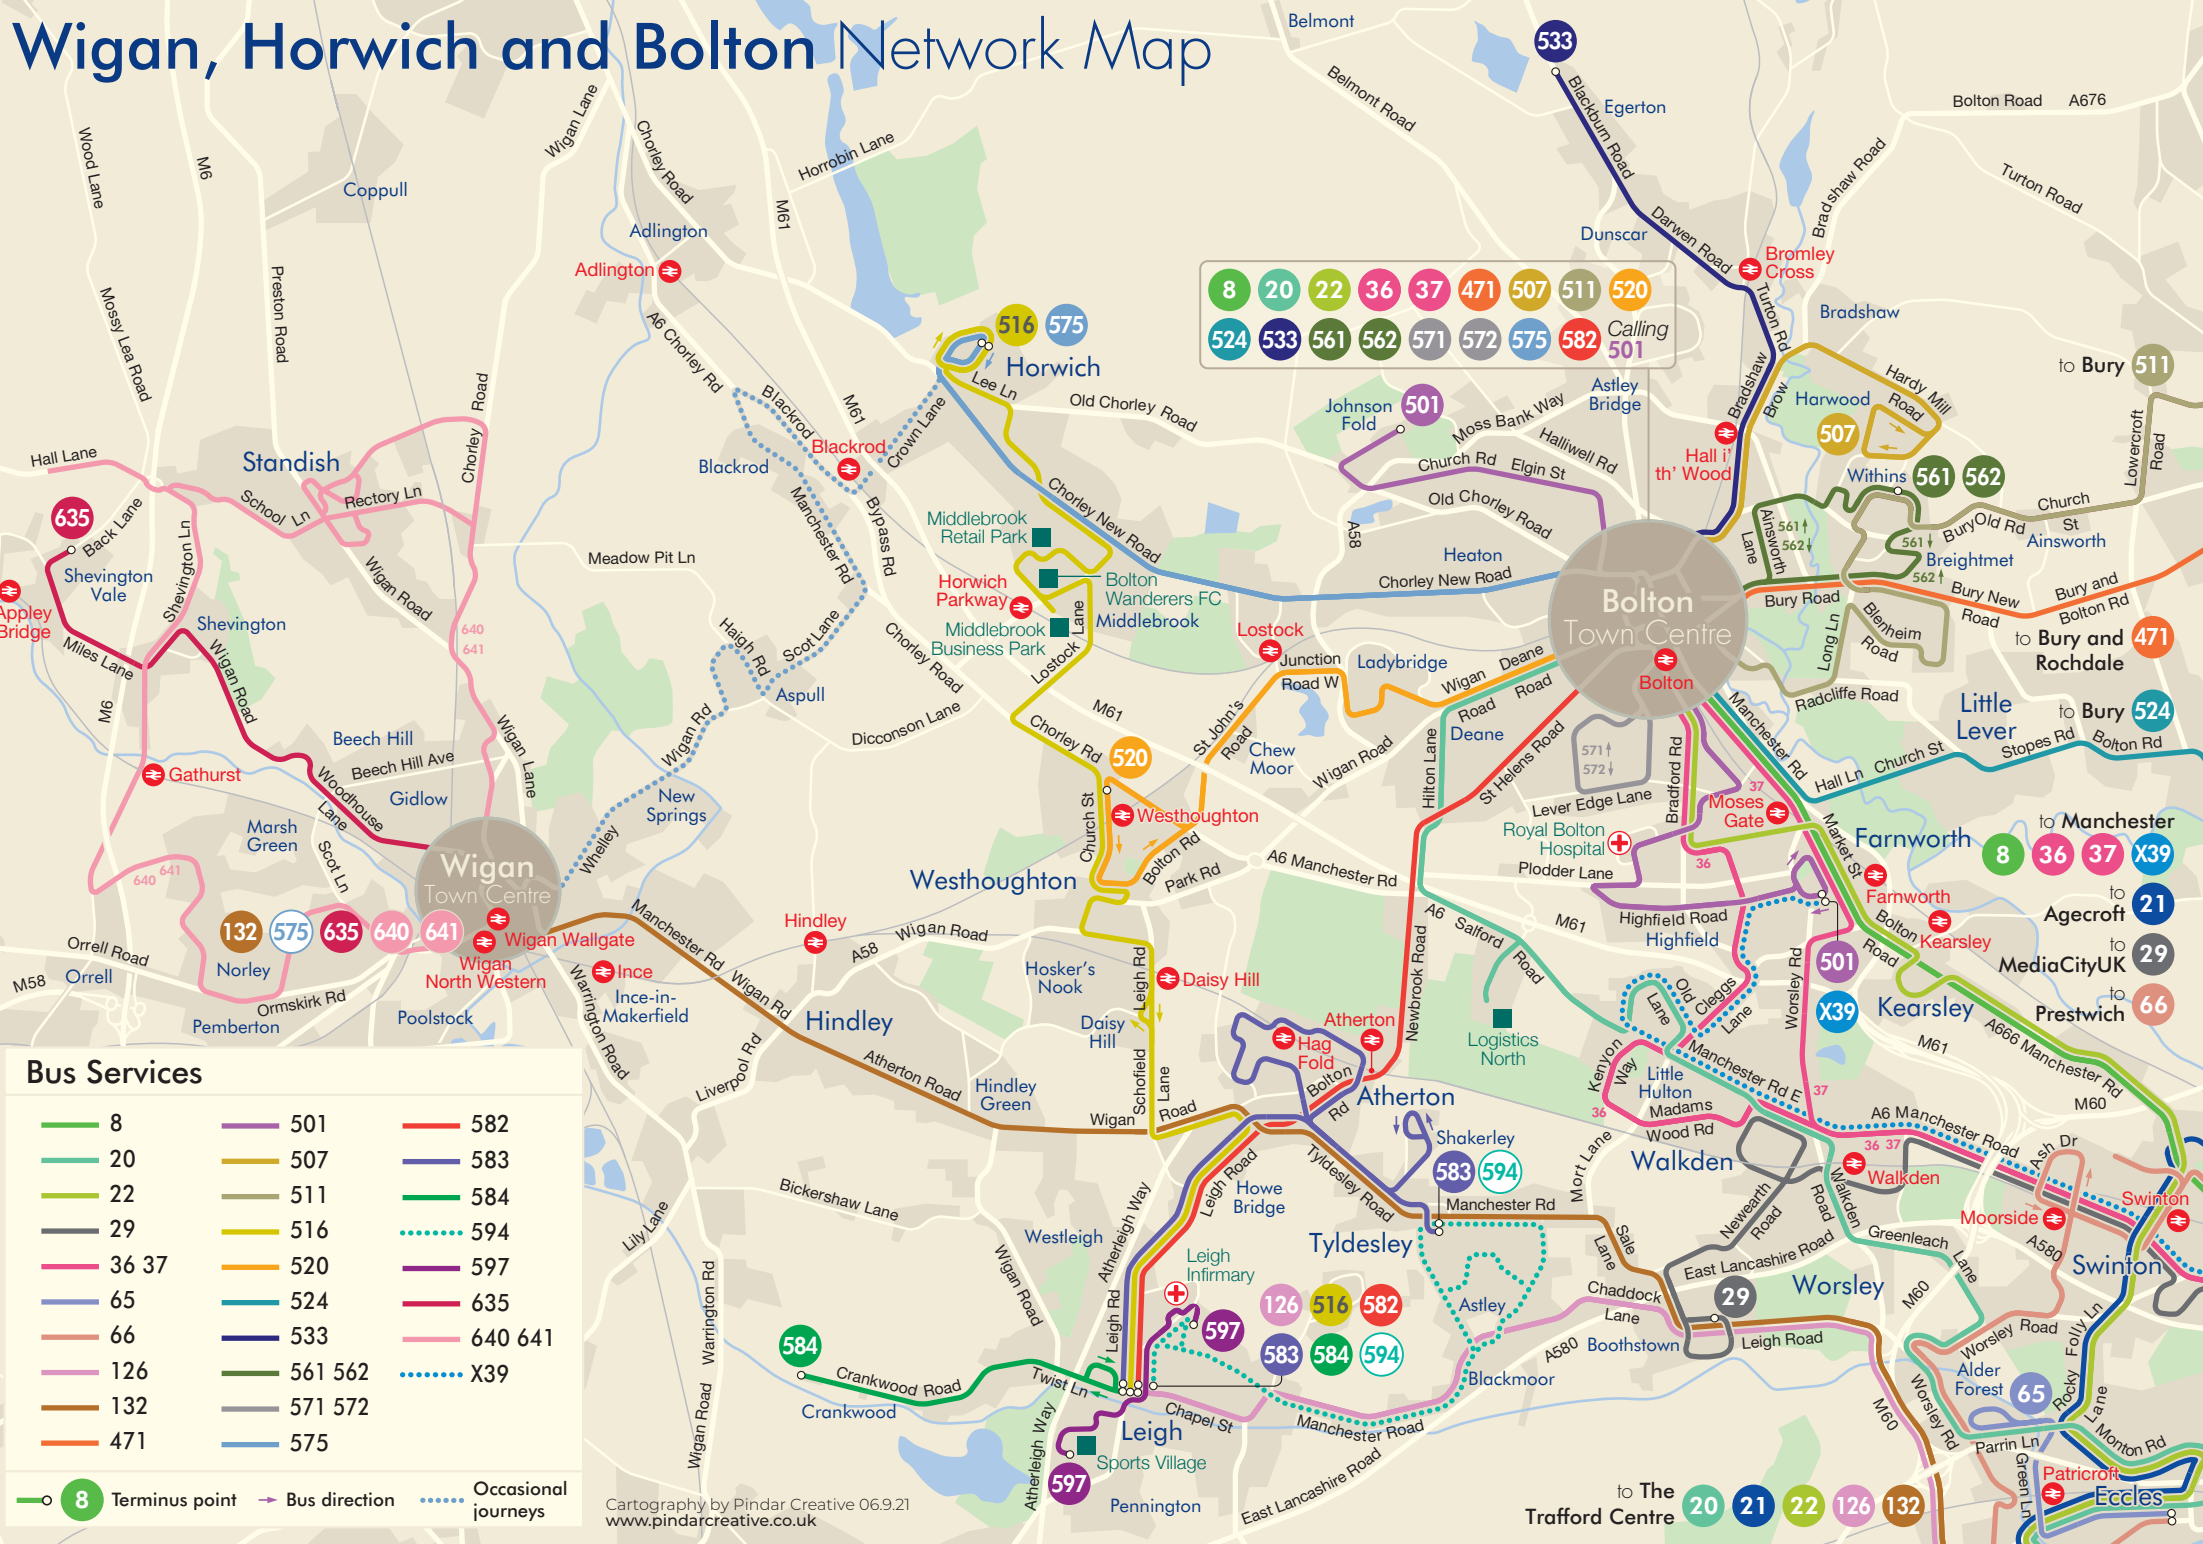

# Wigan, Horwich and Bolton Network Map

## Bus Services

- |  |  |   |
|--|--|---|
| <span style="color: green;">—</span> 8       | <span style="color: purple;">—</span> 501      | <span style="color: red;">—</span> 582      |
| <span style="color: teal;">—</span> 20       | <span style="color: yellow;">—</span> 507      | <span style="color: blue;">—</span> 583     |
| <span style="color: lightgreen;">—</span> 22 | <span style="color: olive;">—</span> 511       | <span style="color: green;">—</span> 584    |
| <span style="color: grey;">—</span> 29       | <span style="color: yellowgreen;">—</span> 516 | <span style="color: cyan;">- - -</span> 594 |
| <span style="color: magenta;">—</span> 36 37 | <span style="color: orange;">—</span> 520      | <span style="color: purple;">—</span> 597   |
| <span style="color: blue;">—</span> 65       | <span style="color: teal;">—</span> 524        | <span style="color: red;">—</span> 635      |
| <span style="color: orange;">—</span> 66     | <span style="color: darkblue;">—</span> 533    | <span style="color: pink;">—</span> 640 641 |
| <span style="color: magenta;">—</span> 126   | <span style="color: green;">—</span> 561 562   | <span style="color: cyan;">- - -</span> X39 |
| <span style="color: brown;">—</span> 132     | <span style="color: grey;">—</span> 571 572    |   |
| <span style="color: orange;">—</span> 471    | <span style="color: blue;">—</span> 575        |   |

- 8 Terminus point
- Bus direction
- - - Occasional journeys