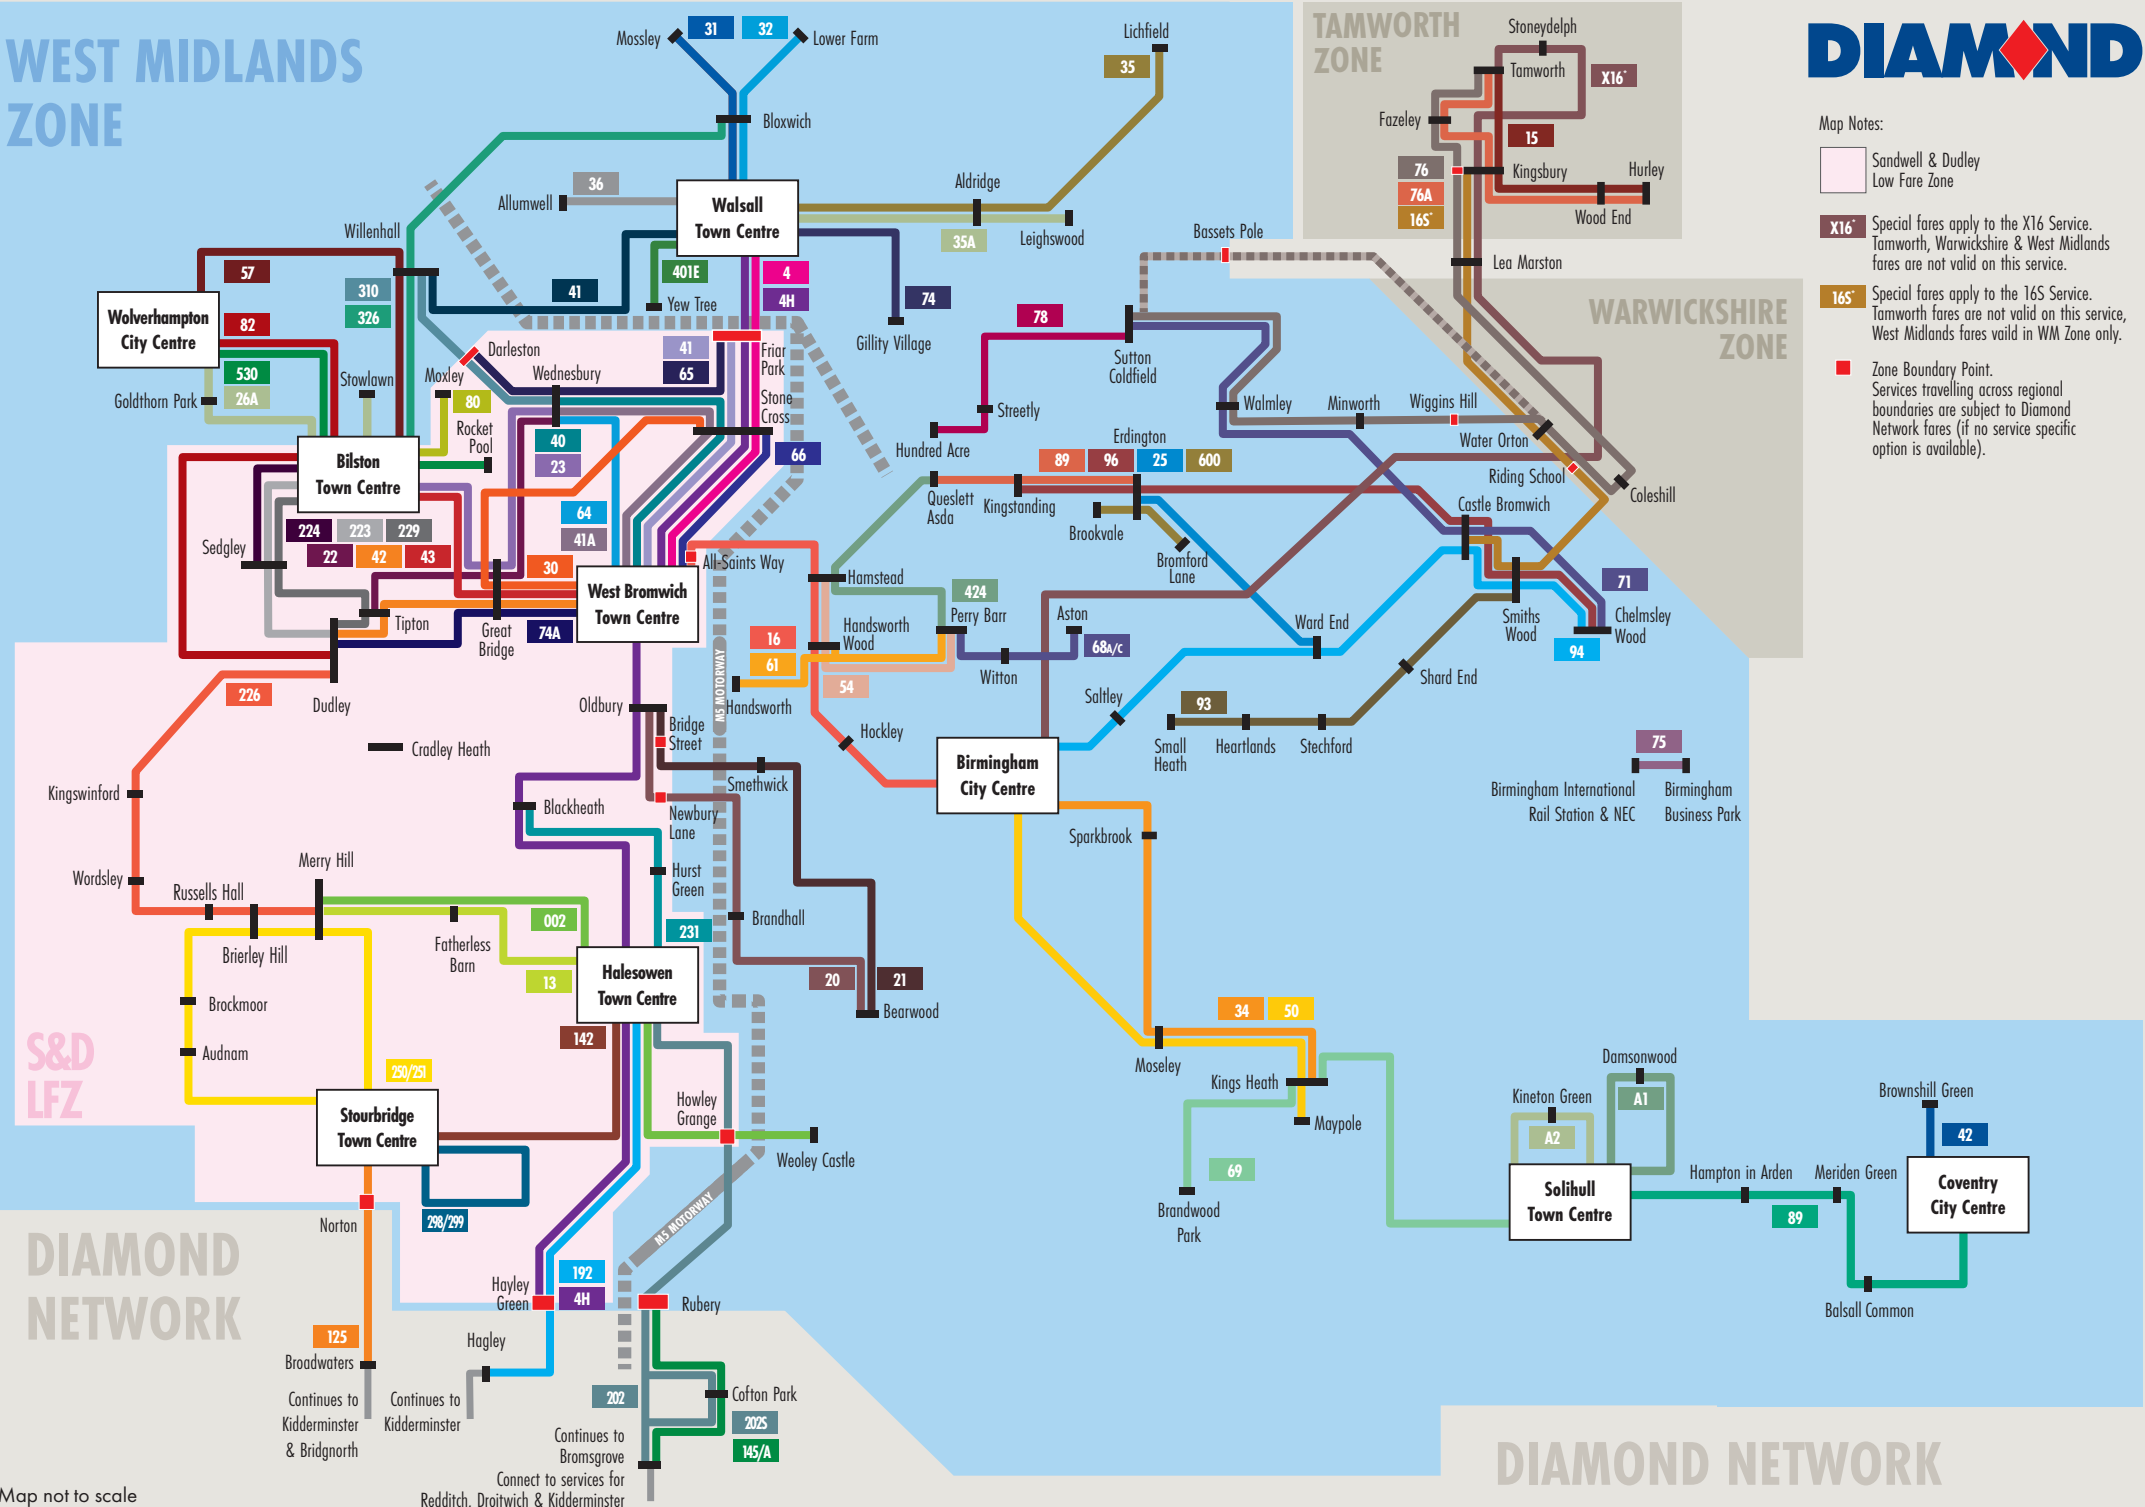

WEST MIDLANDS ZONE

TAMWORTH ZONE

- Map Notes:
- Sandwell & Dudley Low Fare Zone
 - X16** Special fares apply to the X16 Service. Tamworth, Warwickshire & West Midlands fares are not valid on this service.
 - 16S** Special fares apply to the 16S Service. Tamworth fares are not valid on this service, West Midlands fares valid in WM Zone only.
 - Zone Boundary Point. Services travelling across regional boundaries are subject to Diamond Network fares (if no service specific option is available).

WARWICKSHIRE ZONE

Map not to scale
Map valid from 24 April 2022

DIAMOND NETWORK