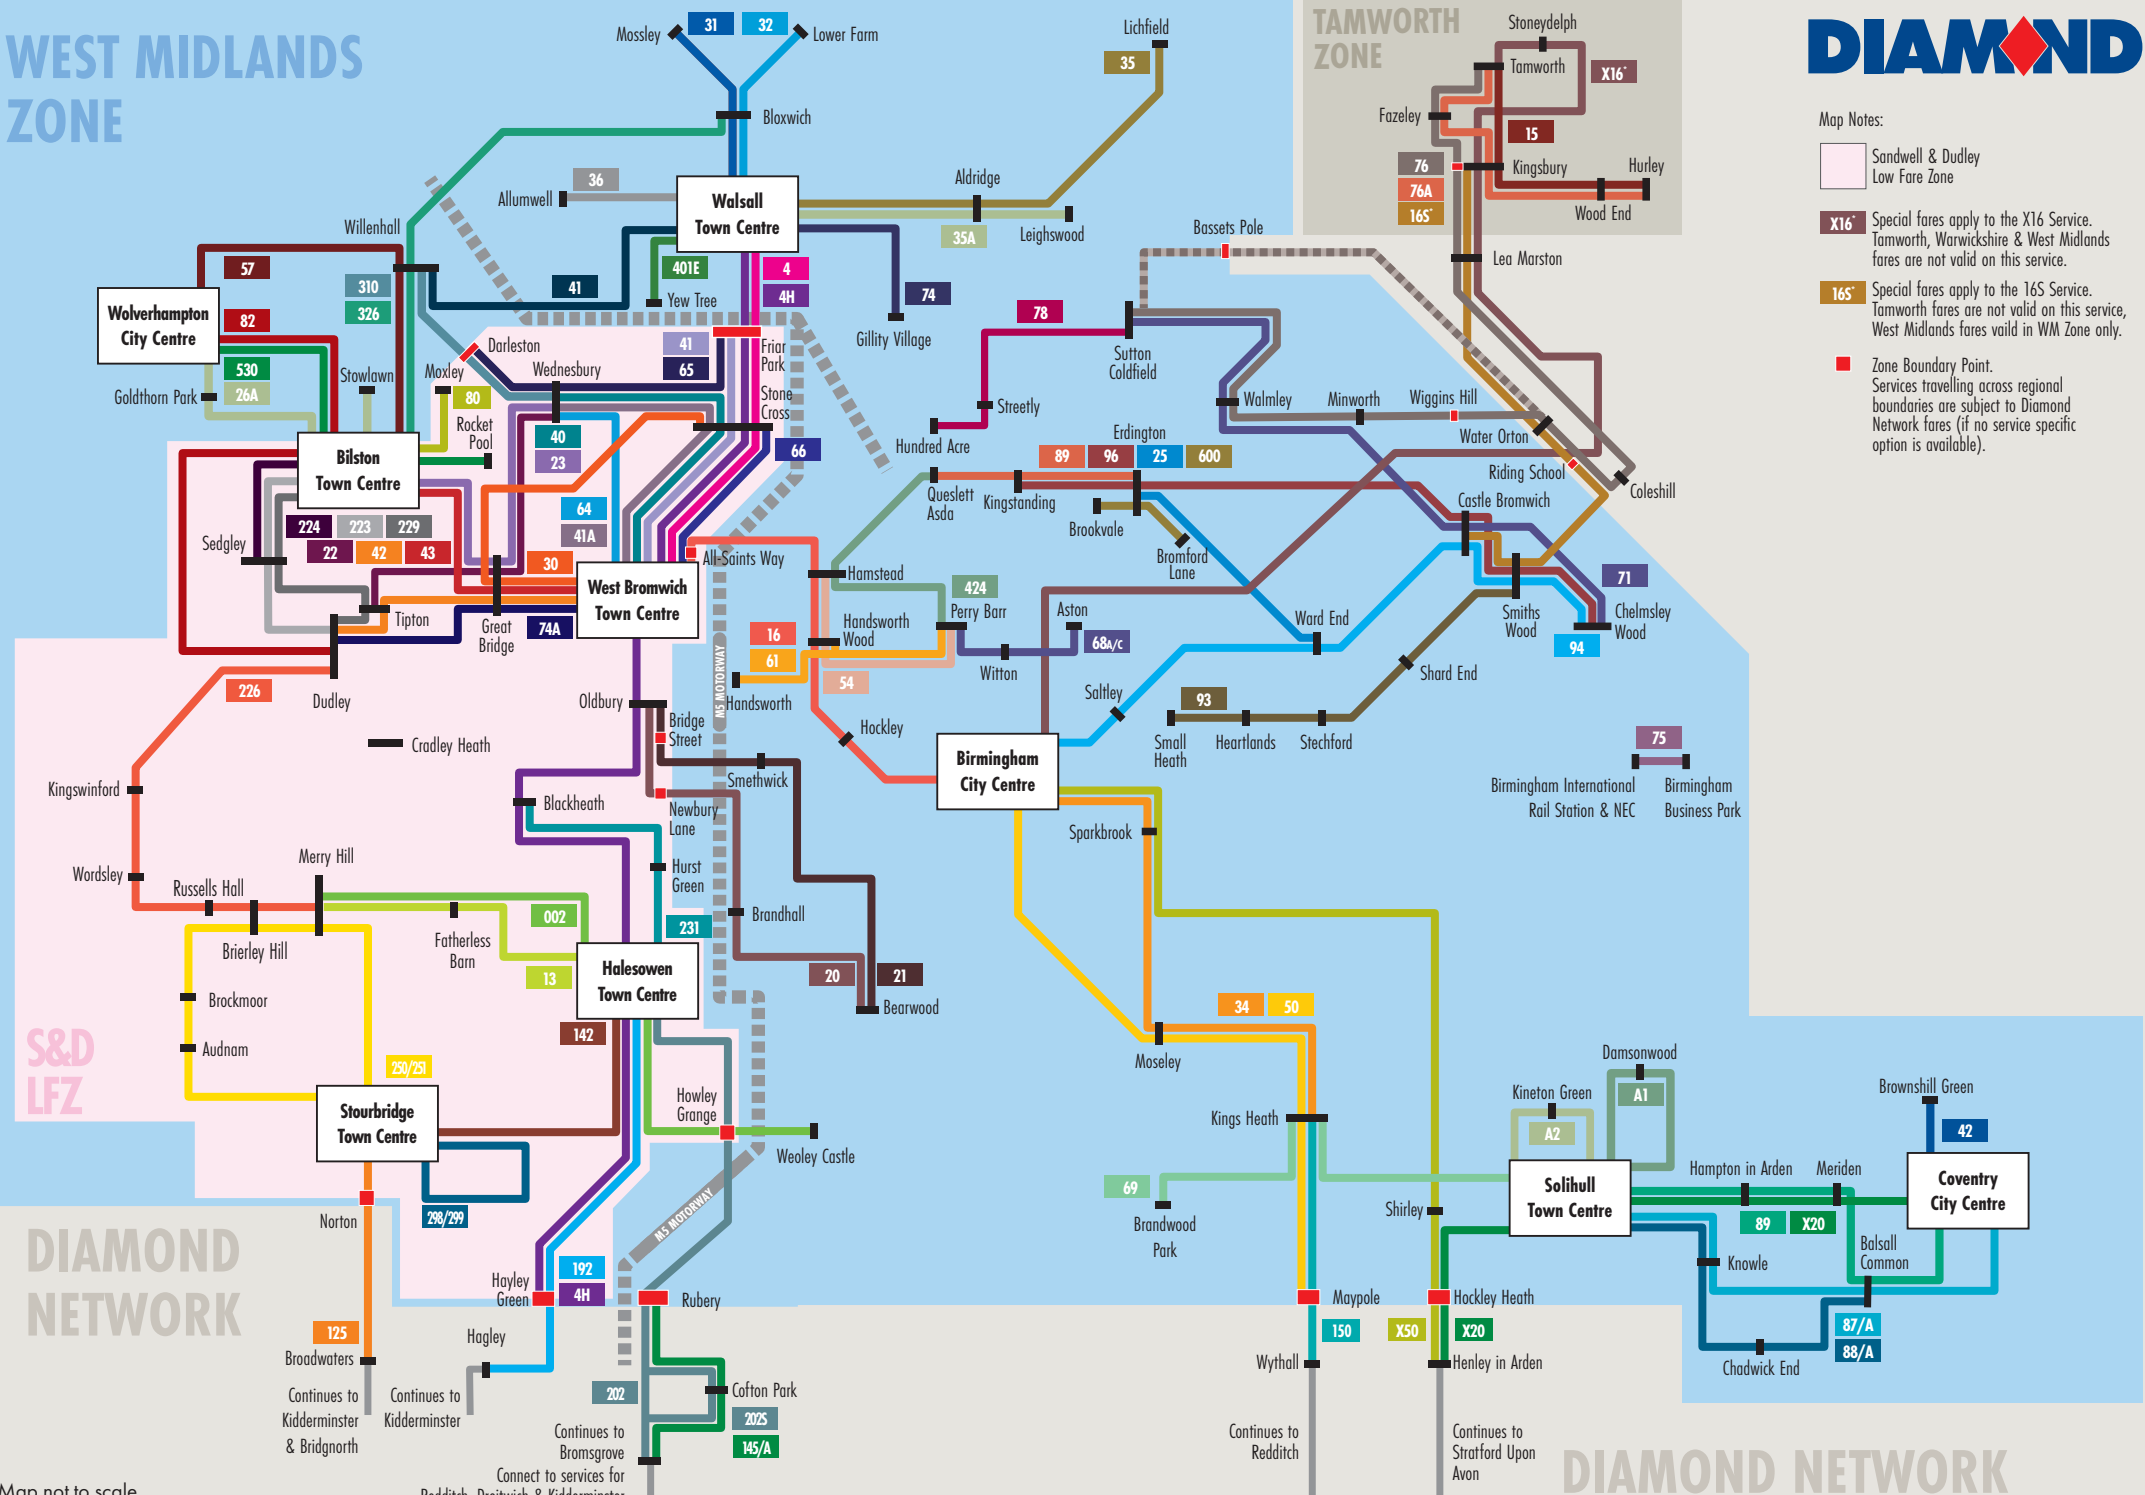

WEST MIDLANDS ZONE

TAMWORTH ZONE

- Map Notes:
- Sandwell & Dudley Low Fare Zone
 - Special fares apply to the X16 Service. Tamworth, Warwickshire & West Midlands fares are not valid on this service.
 - Special fares apply to the 16S Service. Tamworth fares are not valid on this service, West Midlands fares valid in WM Zone only.
 - Zone Boundary Point. Services travelling across regional boundaries are subject to Diamond Network fares (if no service specific option is available).

Map not to scale
Map valid from 29 May 2022

DIAMOND NETWORK