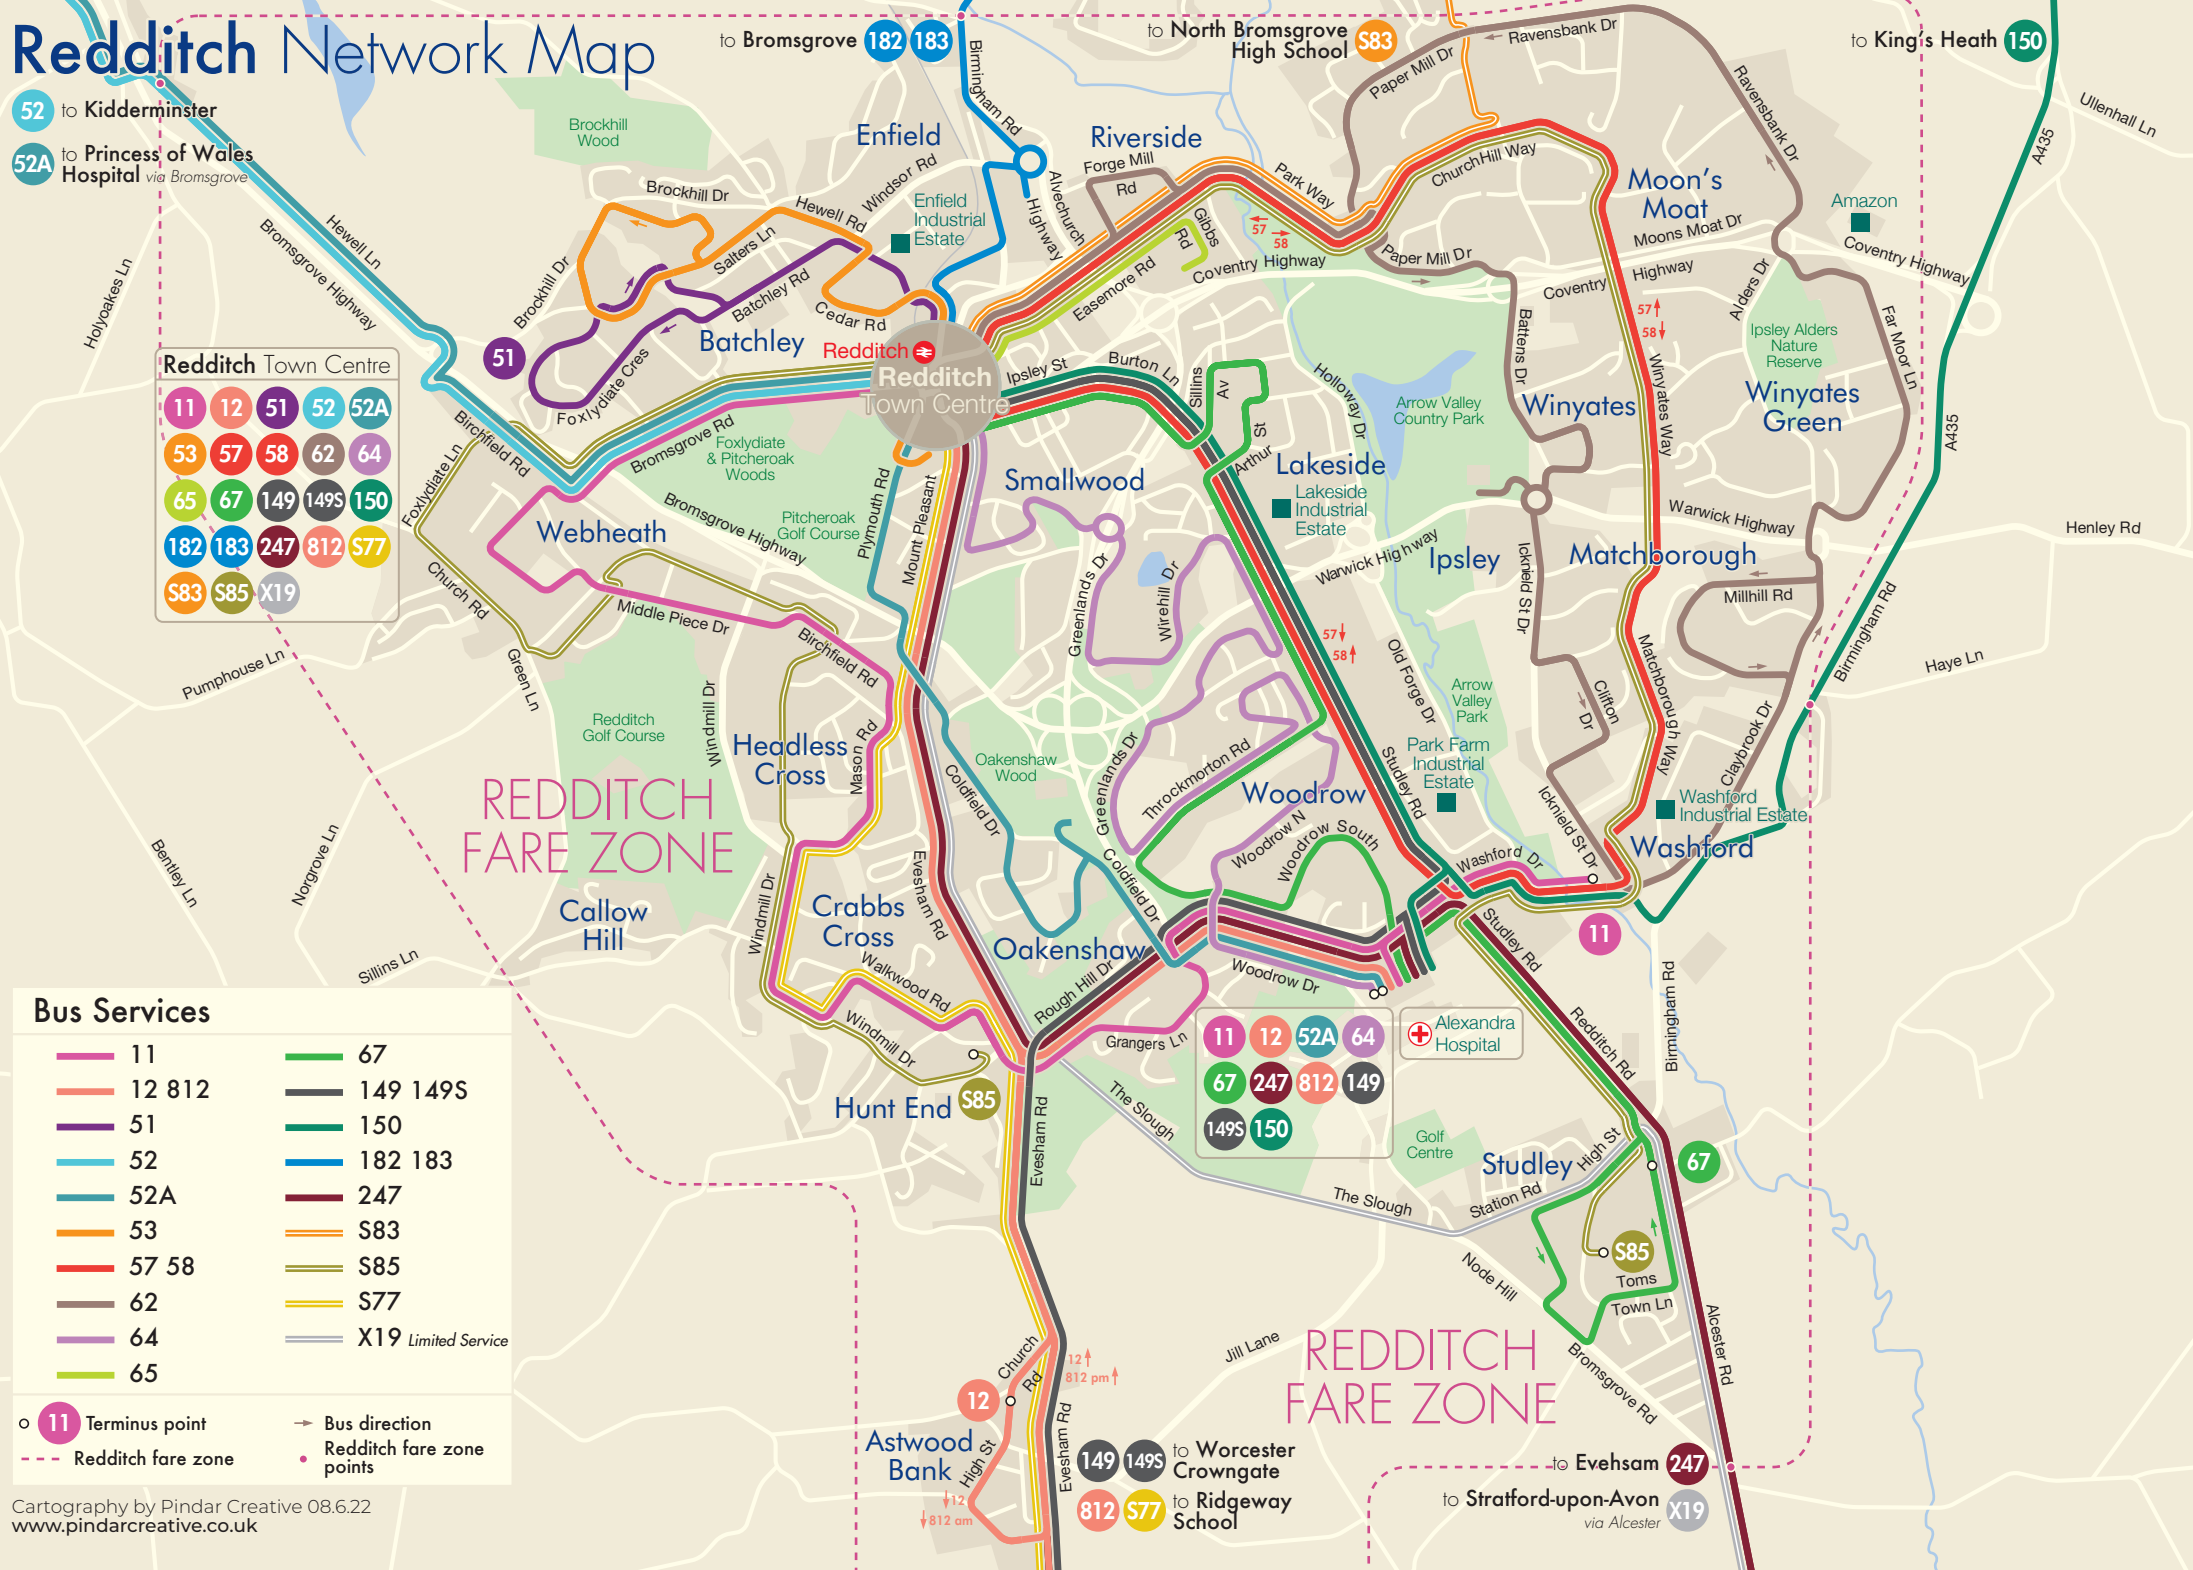

Redditch Network Map

52 to Kidderminster
 52A to Princess of Wales Hospital via Bromsgrove

Redditch Town Centre

- 11 12 51 52 52A
- 53 57 58 62 64
- 65 67 149 149S 150
- 182 183 247 812 577
- S83 S85 X19

REDDITCH FARE ZONE

Bus Services

- | | |
|--------|---------------------|
| 11 | 67 |
| 12 812 | 149 149S |
| 51 | 150 |
| 52 | 182 183 |
| 52A | 247 |
| 53 | S83 |
| 57 58 | S85 |
| 62 | S77 |
| 64 | X19 Limited Service |
| 65 | |

o 11 Terminus point → Bus direction
 - - - Redditch fare zone • Redditch fare zone points

- 11 12 52A 64
- 67 247 812 149
- 149S 150

REDDITCH FARE ZONE

149 149S to Worcester Crowgate
 812 577 to Ridgeway School
 to Stratford-upon-Avon via Alcester X19
 to Evesham 247