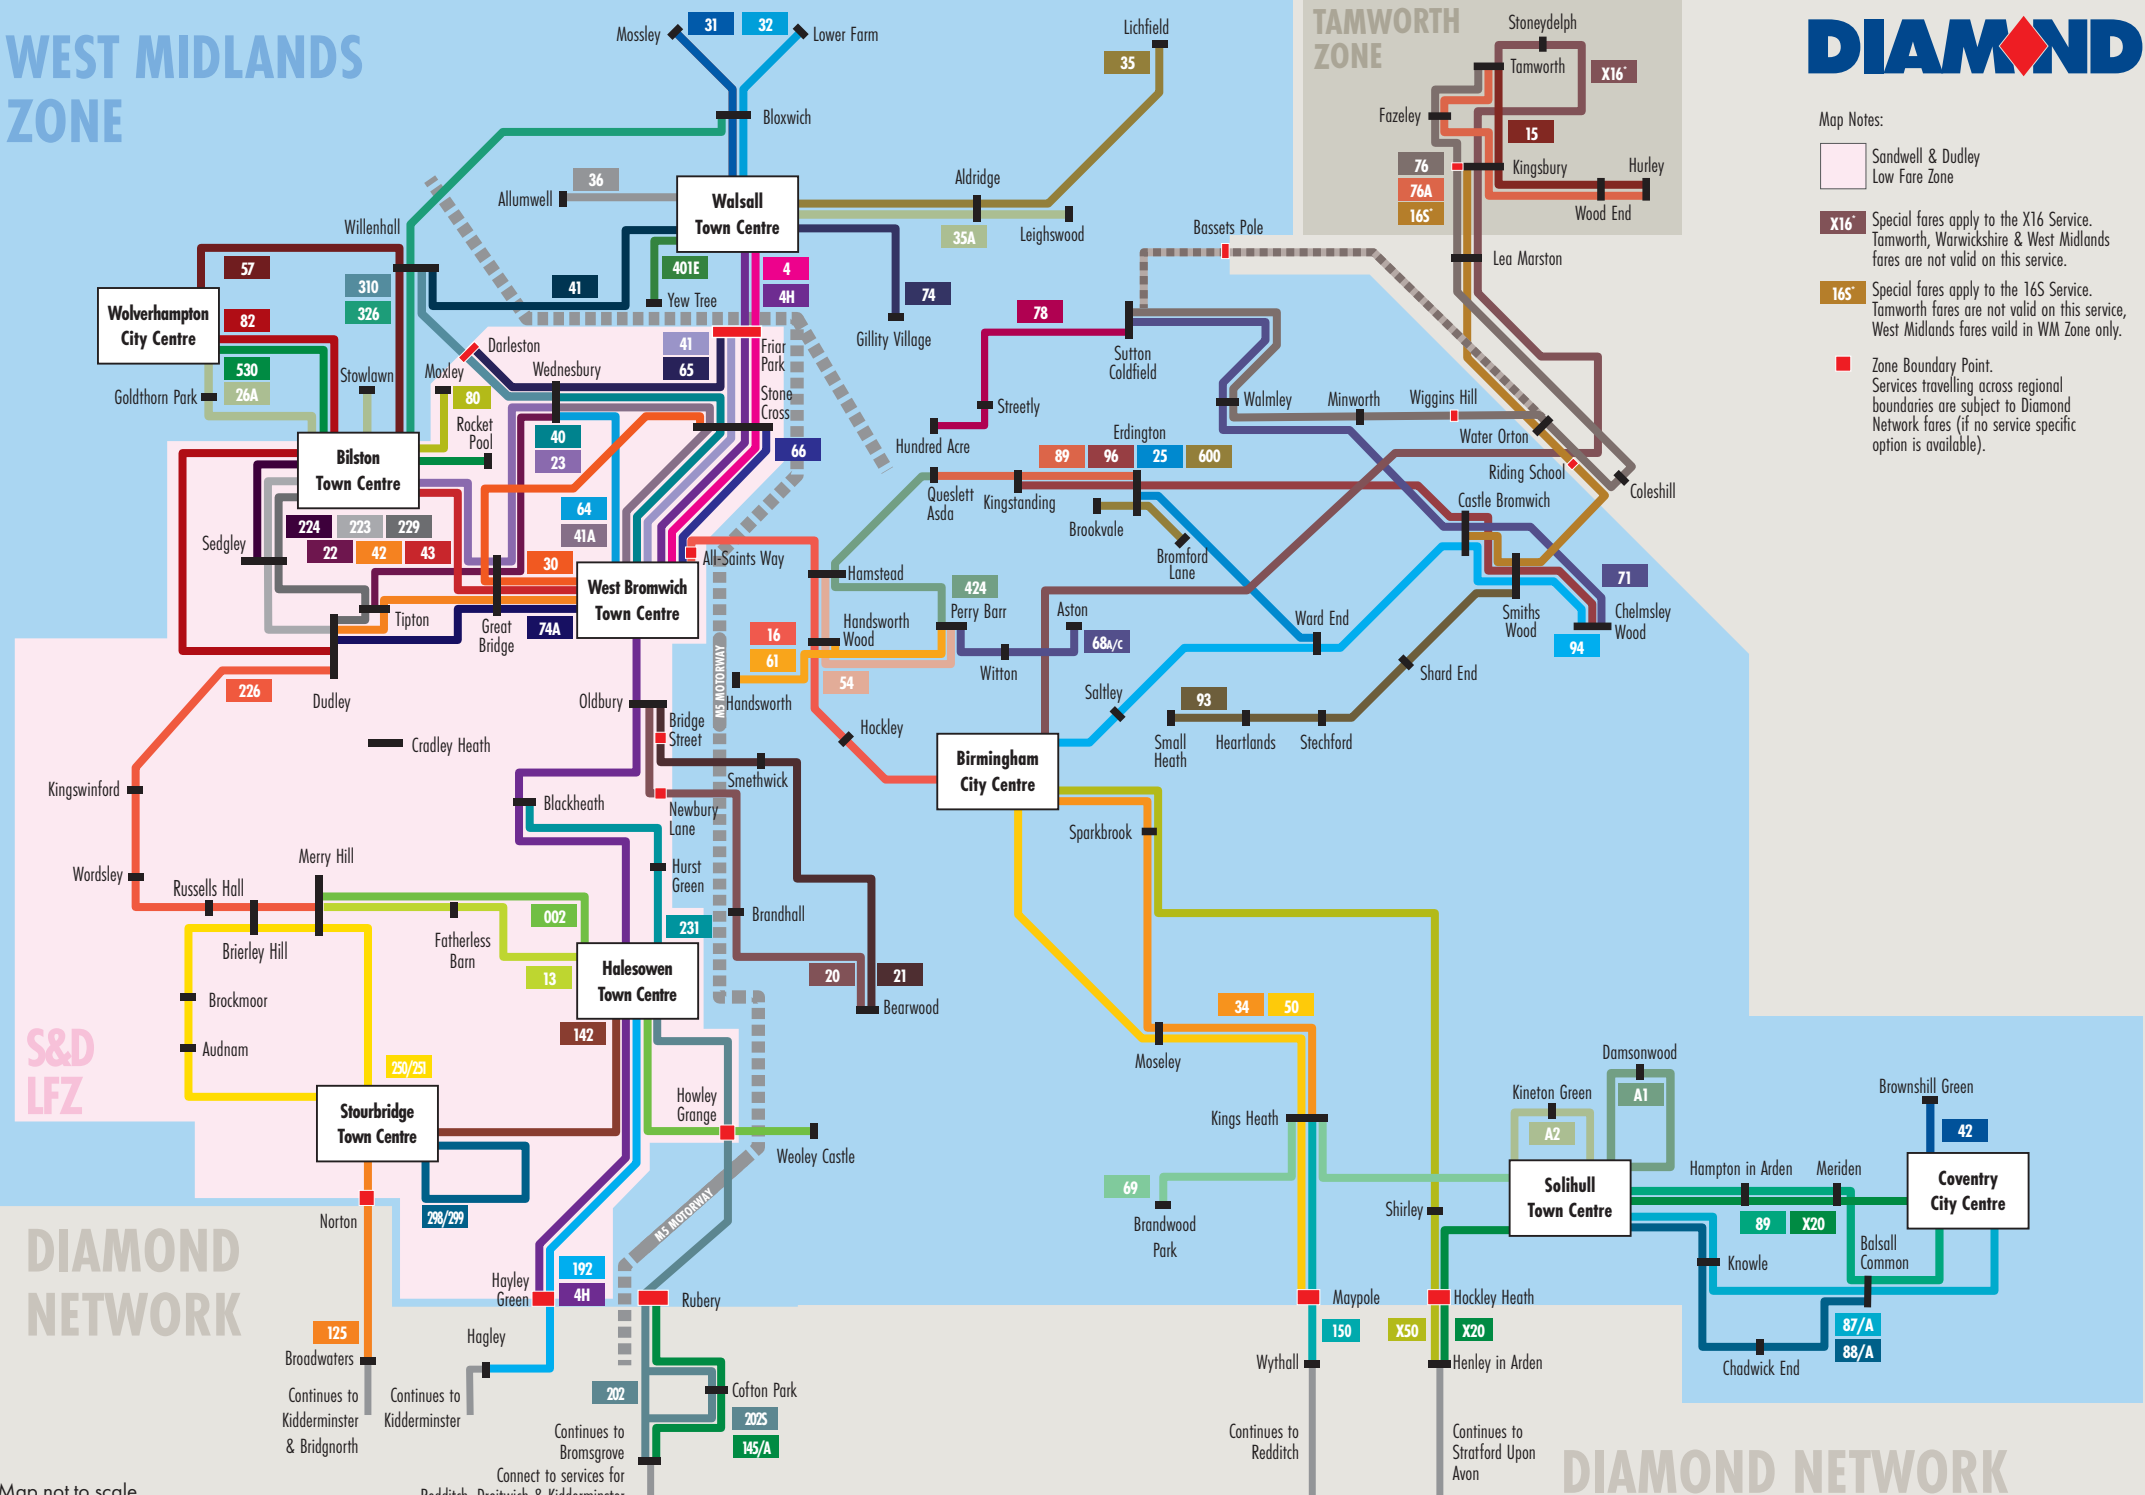

WEST MIDLANDS ZONE

TAMWORTH ZONE

- Map Notes:
- Sandwell & Dudley Low Fare Zone
 - X16 Special fares apply to the X16 Service. Tamworth, Warwickshire & West Midlands fares are not valid on this service.
 - 16S Special fares apply to the 16S Service. Tamworth fares are not valid on this service, West Midlands fares valid in WM Zone only.
 - Zone Boundary Point. Services travelling across regional boundaries are subject to Diamond Network fares (if no service specific option is available).

Map not to scale
Map valid from 29 May 2022

DIAMOND NETWORK