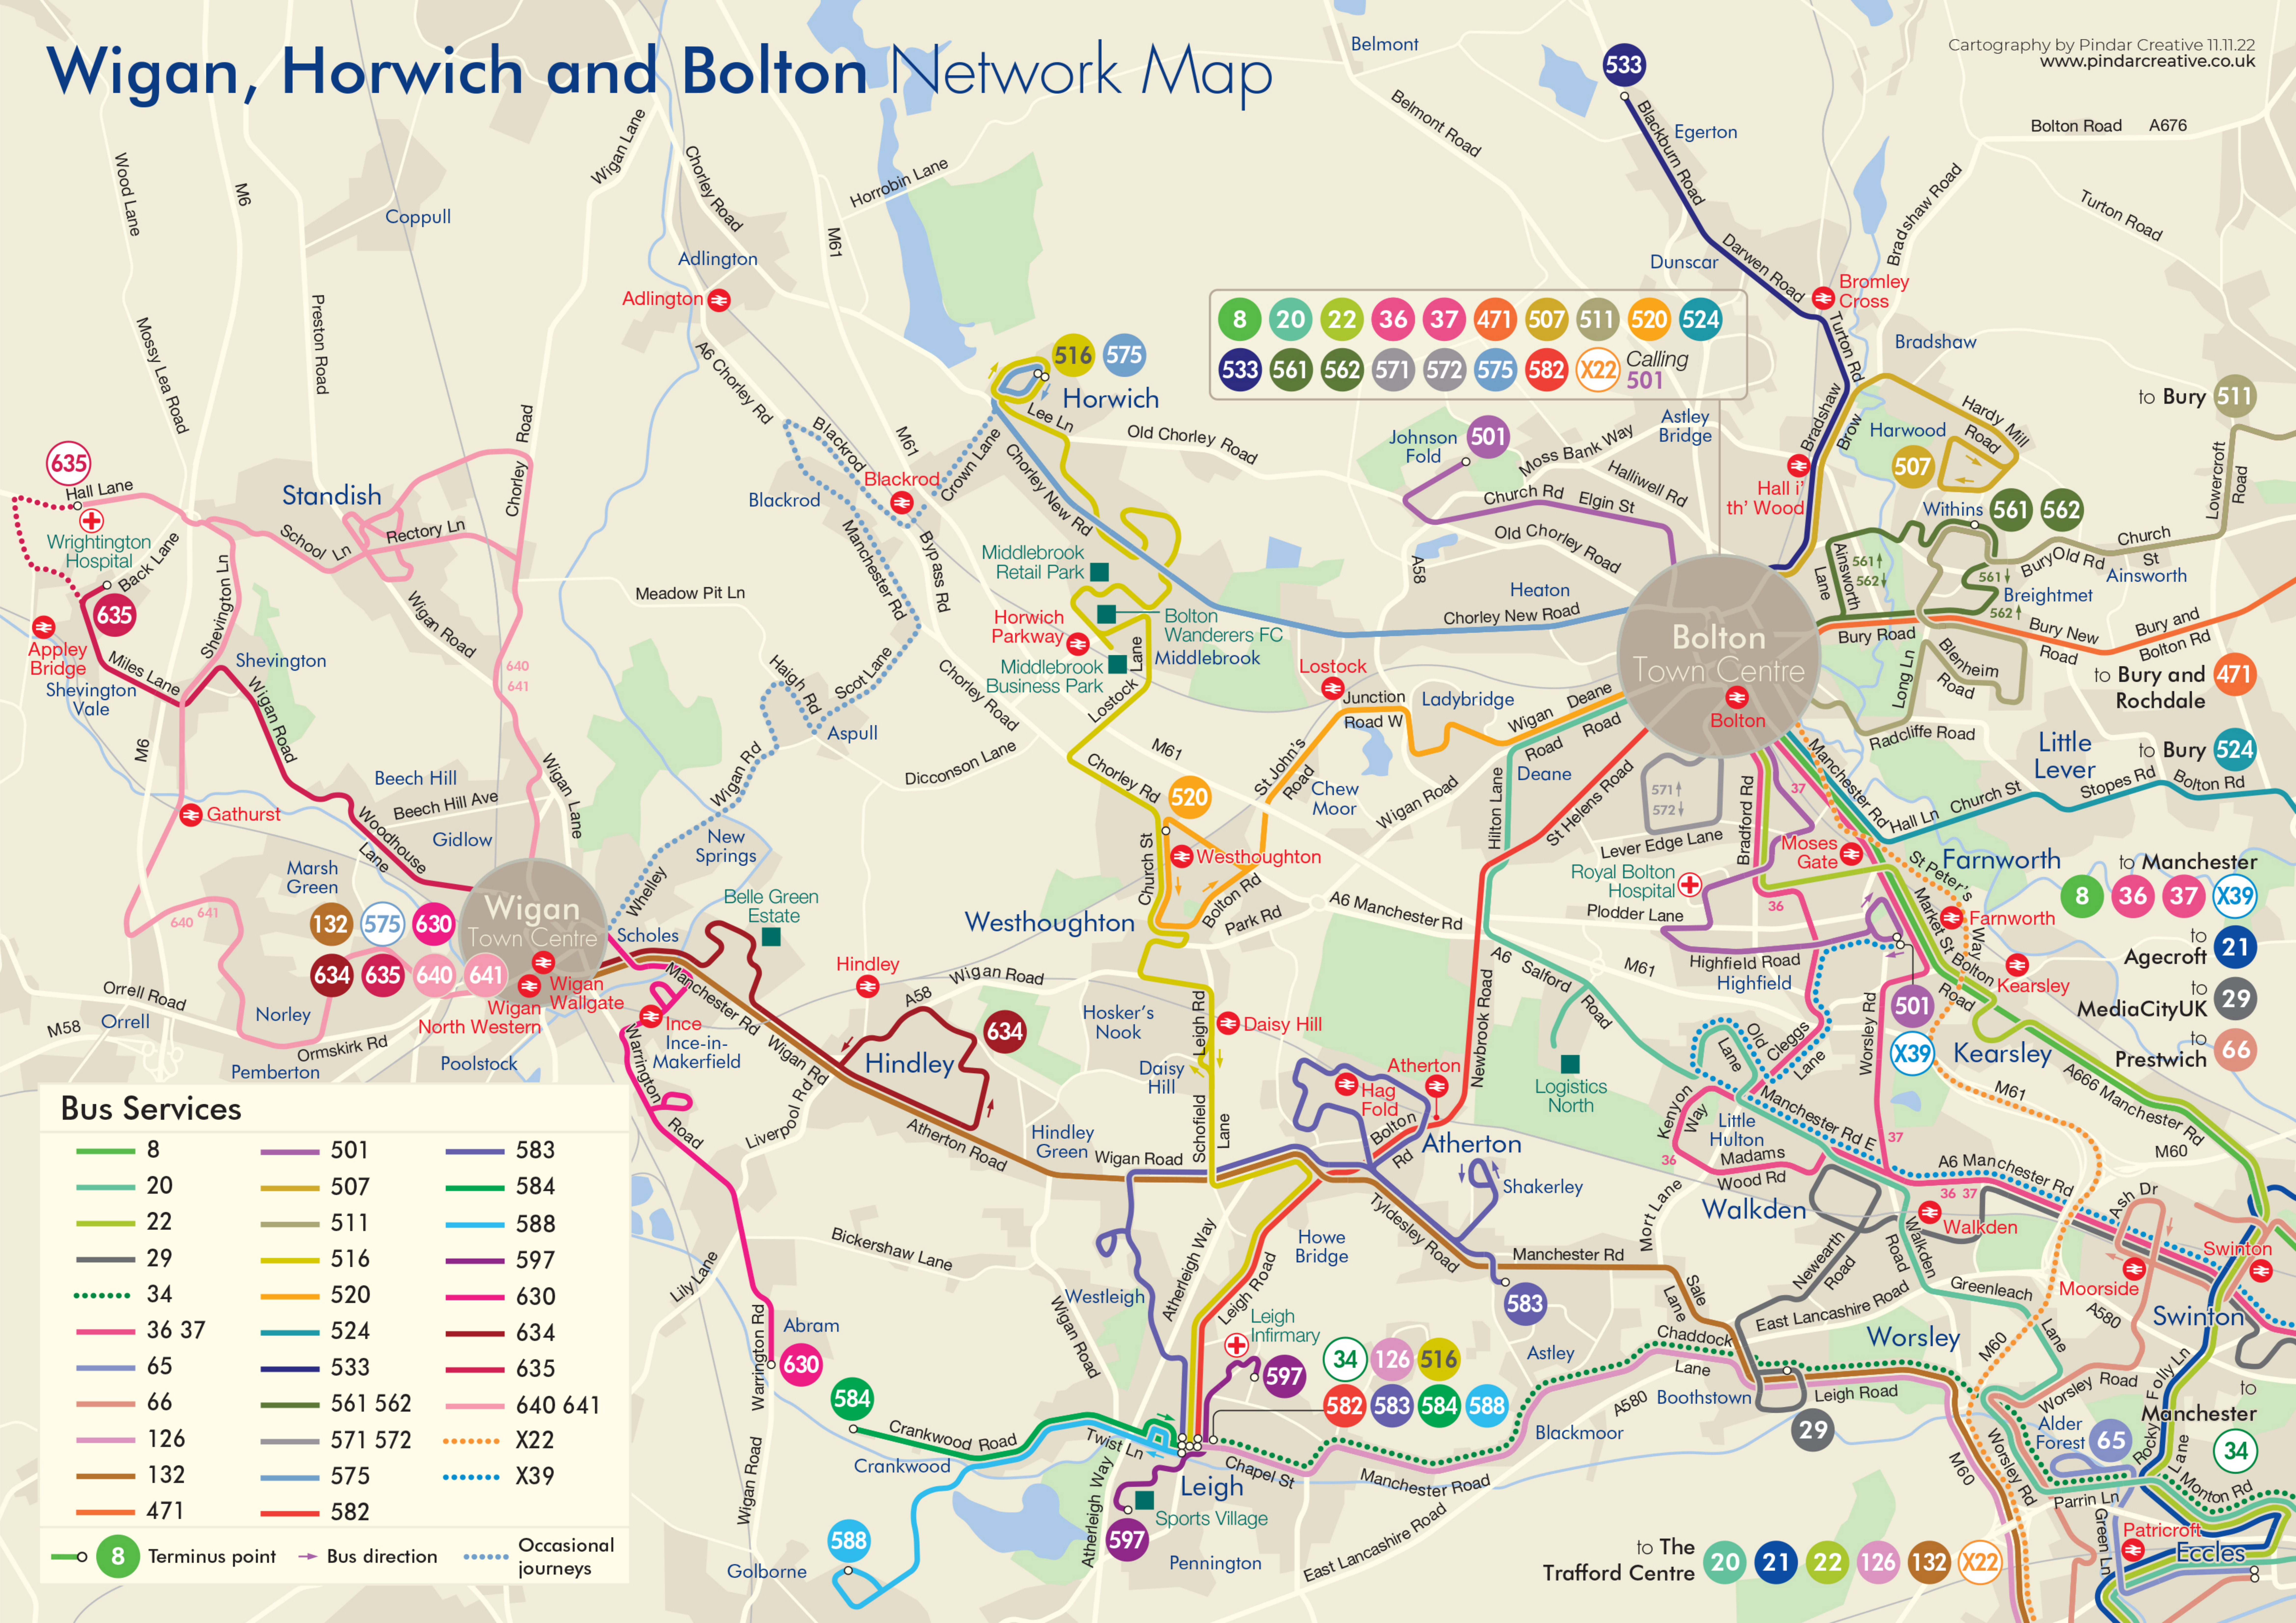

Wigan, Horwich and Bolton Network Map

Cartography by Pindar Creative 11.11.22
www.pindarcreative.co.uk

8	20	22	36	37	471	507	511	520	524
533	561	562	571	572	575	582	X22	Calling 501	

Bus Services

8	501	583
20	507	584
22	511	588
29	516	597
34	520	630
36 37	524	634
65	533	635
66	561 562	640 641
126	571 572	X22
132	575	X39
471	582	

○ 8 Terminus point
 → Bus direction
 ⋯ Occasional journeys