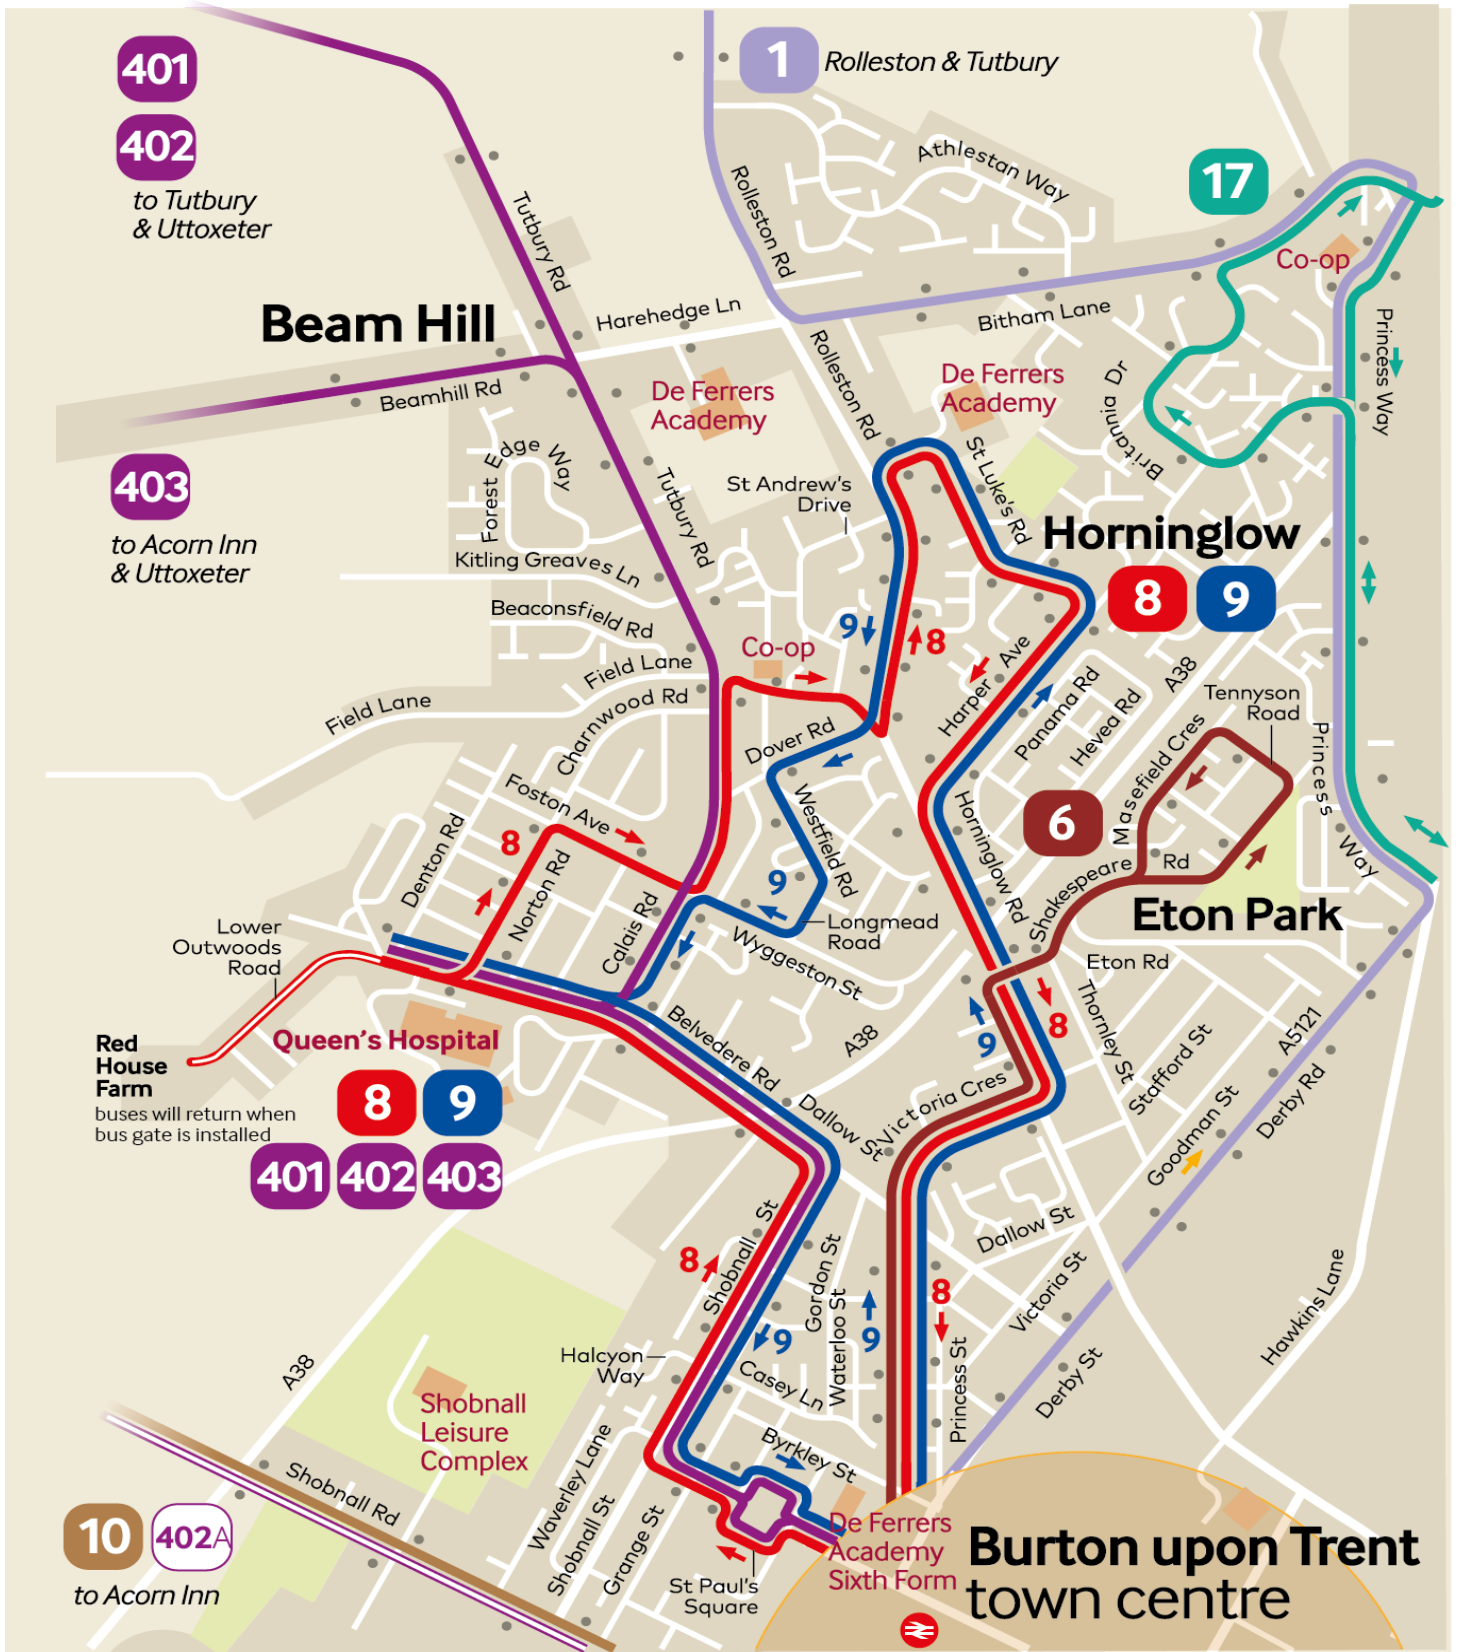

Horninglow Bus Routes

Midland
Classic
of Burton