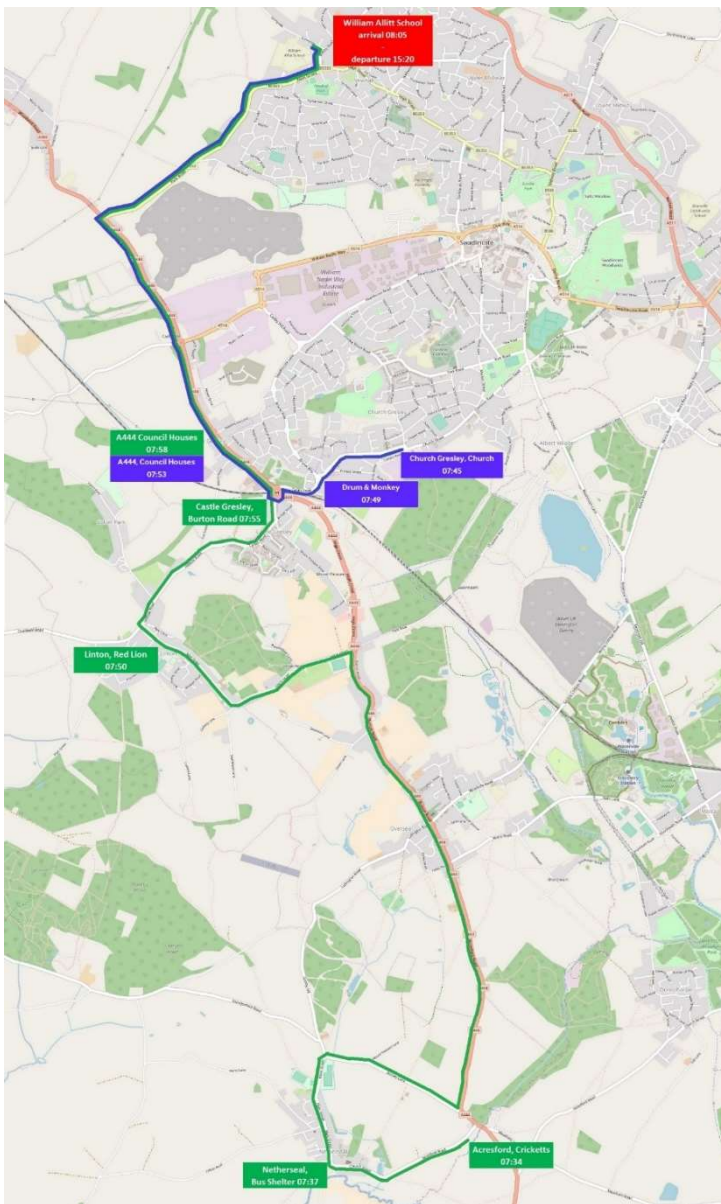

William Allitt School

from September 2021

These journeys operate Monday to Friday schooldays only. Return journeys operate on all routes.

Normal fare conditions apply.

825 - Netherseal & Linton

Acresford, The Crickets	0734
Netherseal	0737
Linton, Red Lion	0750
Castle Gresley, Burton Road	0755
A444, Council Houses	0758
William Allitt School	0805
William Allitt School	1520

826 - Church Gresley

Church Gresley, Church	0745
Drum & Monkey	0749
A444, Council Houses	0753
William Allitt School	0800
William Allitt School	1520

Midland
Classic
of Burton

01283 500228
midlandclassic.com