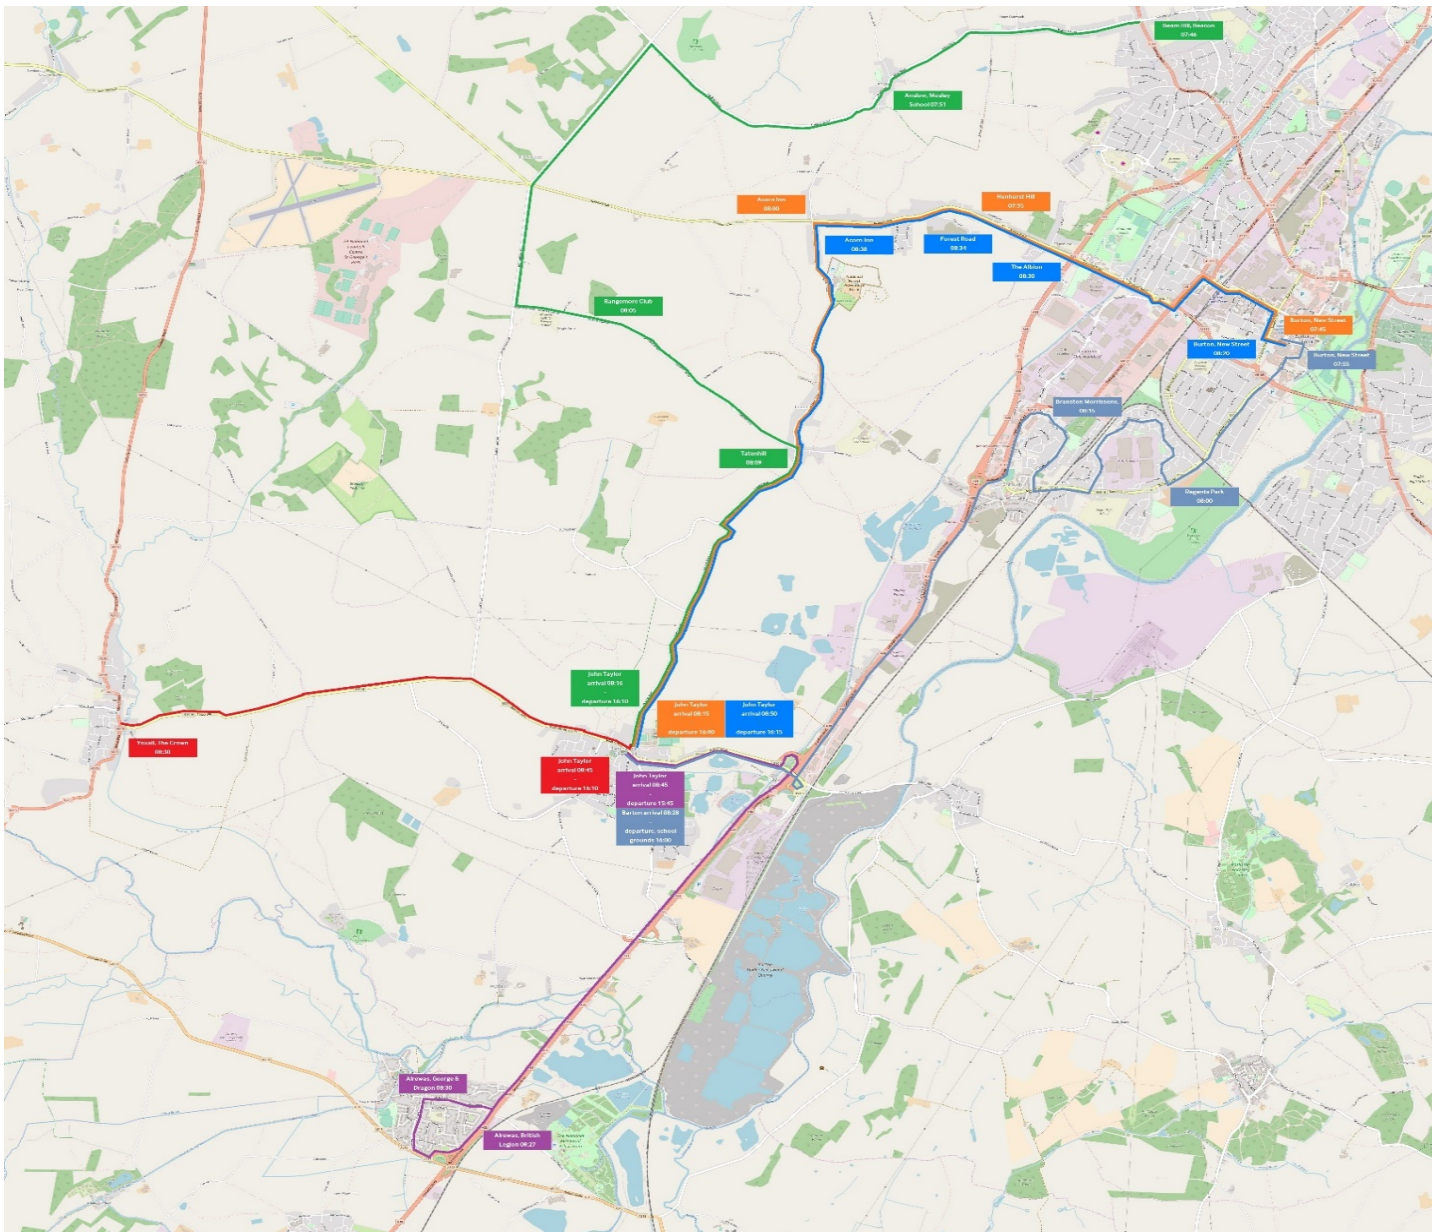

John Taylor High School

from November 2021

These journeys operate Monday to Friday schooldays only. Return journeys operate on all routes.

Normal fare conditions apply.

See next page for maps.

805: Alrewas - John Taylor

our from the mytrip bus app

810: Shobnall

Burton, New Street	0820
The Albion	0830
Forest Road	0834
Acorn Inn	0838
John Taylor School	0850

811: Alrewas

Alrewas, British Legion	0827
Alrewas, George and Dragon	0830
John Taylor School	0845

12/812: Burton & Branston

Route 12

Burton, New Street	0755
Regents Park	0800
Branston, Morrisons	0815
Barton Village	0828

Returns as route 812 from school grounds

Midland
Classic
of Burton

01283 500228
midlandclassic.com