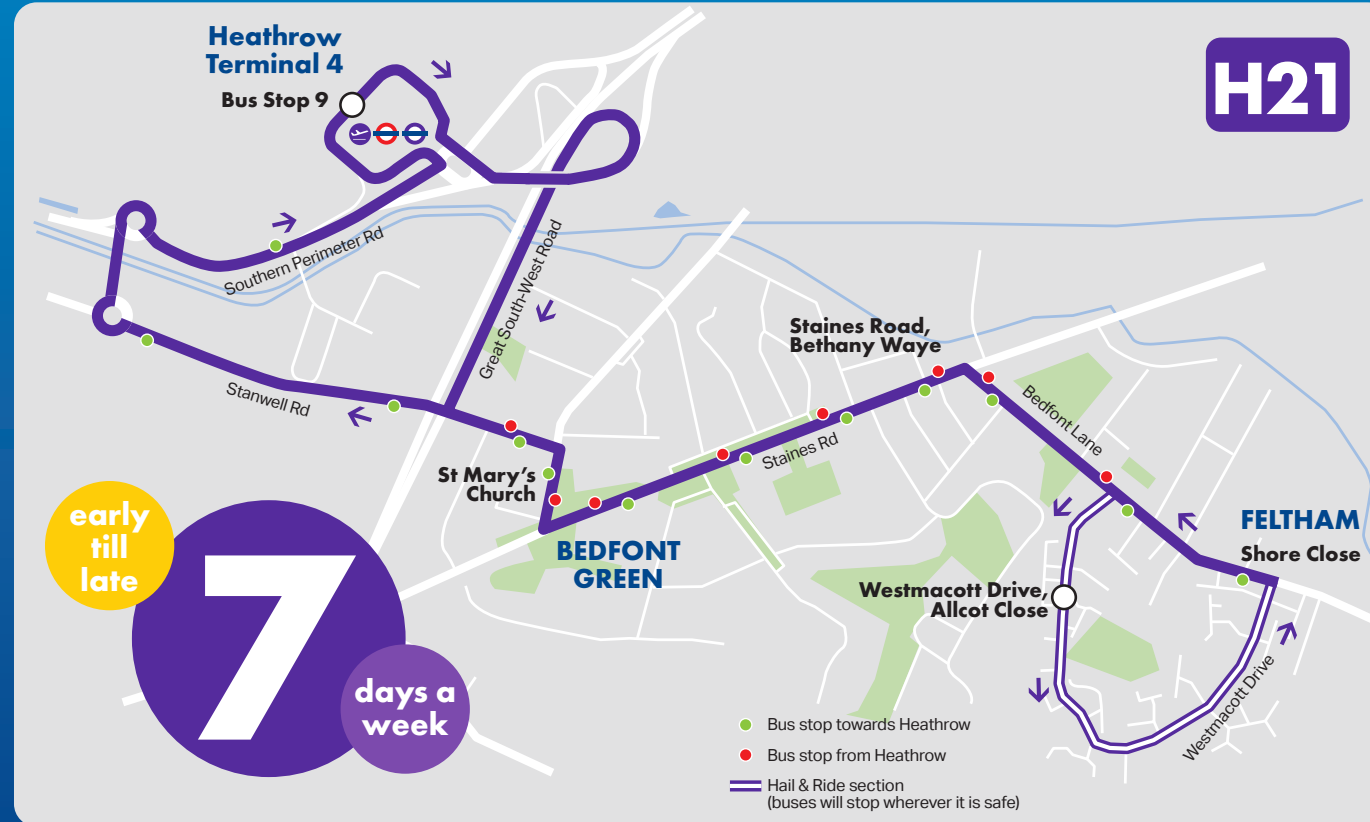

### Diamond Bus (South East)

Coach Travel Centre, Bedfont Road,  
Stanwell, Middlesex TW19 7LZ

Comments-DiamondSE@rotala.co.uk

www.diamondbuses.com

Find us on...

If you would like a copy of this document in a form more suited to your needs, please call 01784 425 621 or email: Comments-DiamondSE@rotala.co.uk

Working in partnership

This service is operated with financial support from Heathrow Airport. Diamond Bus (South East) is operated by Hallmark Connections Ltd. part of the Rotala Group. Details correct at time of press but may be subject to change.

## Your new link to Heathrow Airport

<b>Heathrow, Terminal 4 (Bus Stop 9)</b>	1653	1724	1754	1824	1854	1924	1954	2024	2054	2124	2154	2224	2254	2324	2354
Bedfont Green, St Mary's Church	1657	1727	1757	1827	1857	1927	1957	2027	2057	2127	2157	2227	2257	2327	2357
Staines Road, Bethany Way	1700	1730	1800	1830	1900	1930	2000	2030	2100	2129	2159	2229	2259	2329	2359
Feltham, Westmacott Dr/Allcot CI	1702	1732	1802	1832	1902	1932	2002	2032	2102	2131	2201	2231	2301	2331	0001
<b>Bedfont Lane, Shore Close</b>	1706	1736	1806	1836	1906	1936	2006	2036	2106	2135	2205	2235	2305	2335	0005