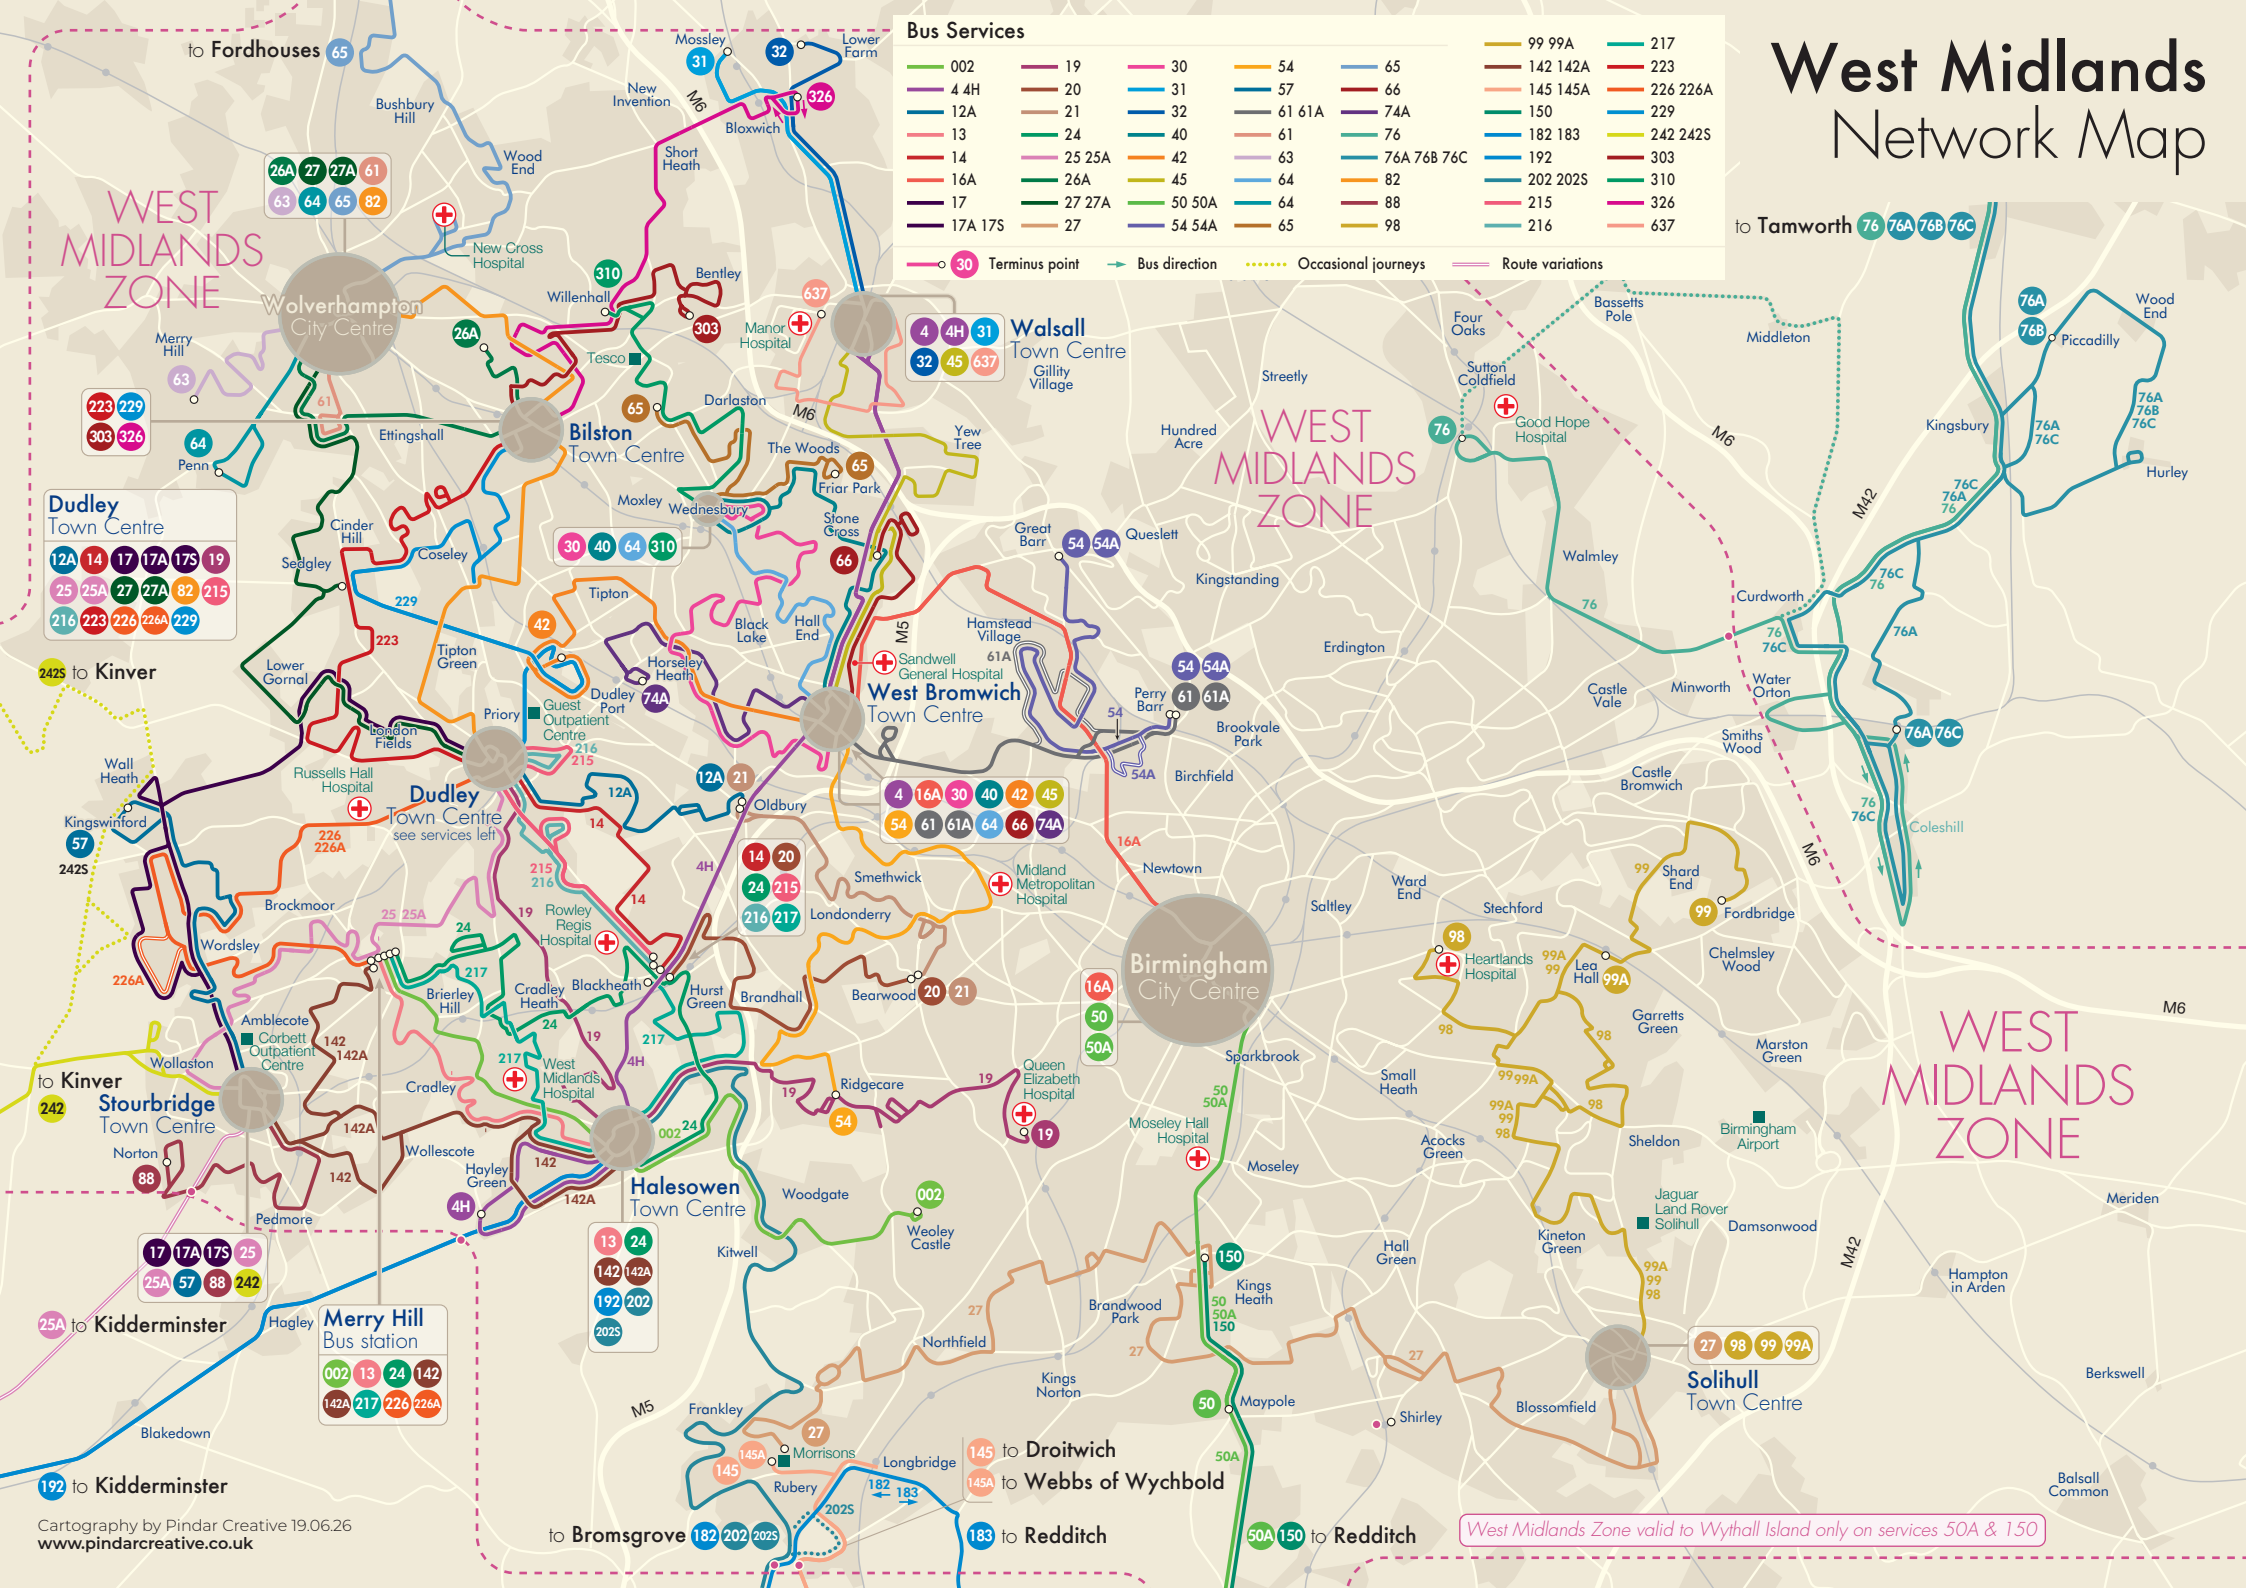

West Midlands Network Map

Bus Services

002	19	30	54	65	99 99A	217
4 4H	20	31	57	66	142 142A	223
12A	21	32	61 61A	74A	145 145A	226 226A
13	24	40	61	76	150	229
14	25 25A	42	63	76A 76B 76C	182 183	242 242S
16A	26A	45	64	82	192	303
17	27 27A	50 50A	64	88	202 202S	310
17A 17S	27	54 54A	65	98	215	326
					216	637

○ 30 Terminus point
 → Bus direction
 ⋯ Occasional journeys
 — Route variations

WEST MIDLANDS ZONE

WEST MIDLANDS ZONE

WEST MIDLANDS ZONE

Dudley Town Centre

- 12A, 14, 17, 17A, 17S, 19
- 25, 25A, 27, 27A, 82, 215
- 216, 223, 226, 226A, 229

West Bromwich Town Centre

- 4, 16A, 30, 40, 42, 45
- 54, 61, 61A, 64, 66, 74A

Merry Hill Bus station

- 002, 13, 24, 142
- 142A, 217, 226, 226A

West Midlands Zone valid to Wythall Island only on services 50A & 150