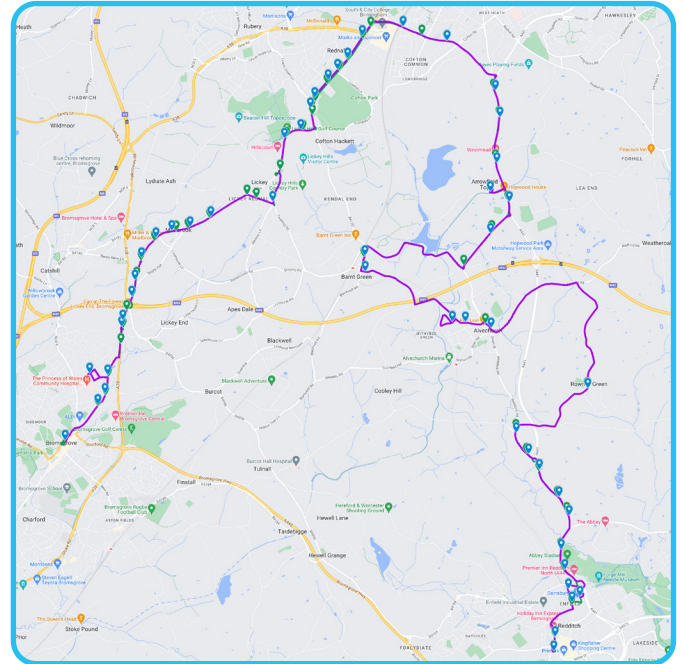

**182****183**

Redditch to Bromsgrove via Alvechurch, Barnt Green &amp; Longbridge

A brand new line of route, will now also include extra services to Barnt Green and Longbridge Rail Stations, making it a great choice for connections with local train services!

**Monday to Friday**

(except Public Holidays)