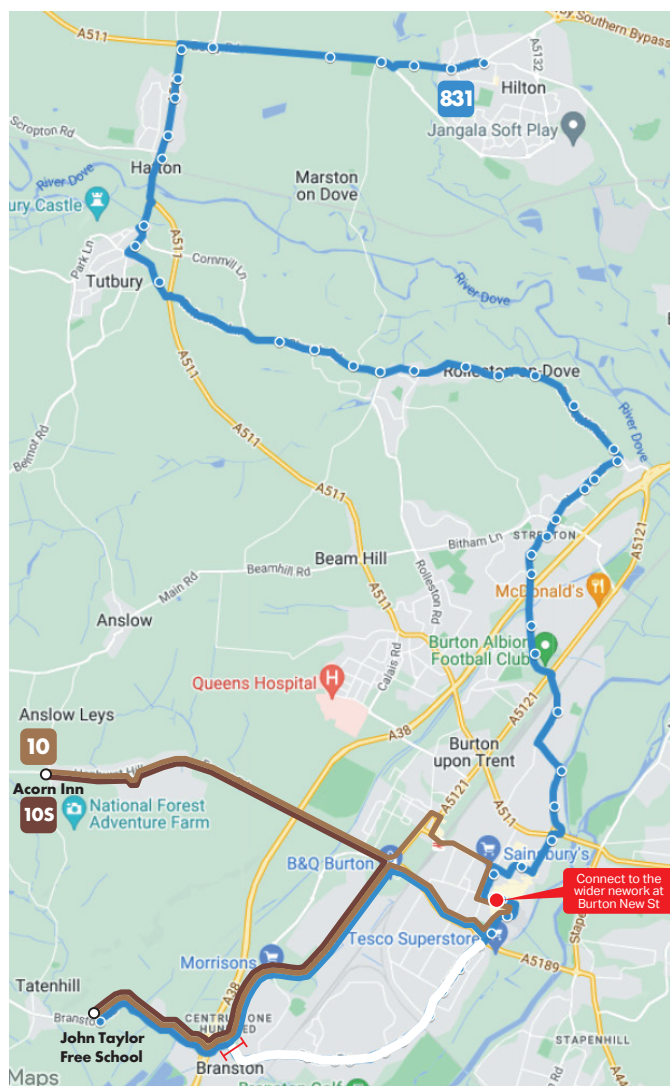

John Taylor Free School

Service Diversions Due to Closure of Branston Interchange

From 4th March until end of July 2024

Road closures at Branston Interchange from 4th March until end of July 2024, will affect journeys to and from JTFS on services 10 & 831.

Service 10S will operate the normal line of route.

Service 10 & 831 towards JTFS, will operate normal line of route until Burton New St, services will then operate via Shobnall Rd, Wellington Rd to Branston Interchange, then normal line of route to JTFS.

Service 10 & 831 towards Burton, will follow the 10S route along Wellington Rd, Then turn right at B&Q island to Burton New St. Services will then resume normal routes to Acorn Inn & Hilton.

Passengers along Burton Rd & Branston Main St should connect with these service at Burton New St by using service X12.

A revised timetable will come into effect from **8th April** to allow for the diversions. Please monitor www.diamondbuses.com, for further service updates.

John Taylor Free School Bus Passes & Staffordshire County Council Bus Passes

Diamond Bus 'John Taylor Free School' passes are valid on the 831 service + Service 10 and all other services in the Diamond Zone B network.

Please Note, Diamond Bus tickets and passes are not valid on Service 10S - This service should be used by students who are Staffordshire County Council Bus Pass Holders only.

Staffordshire County Council scholars pass holders are not valid on services 10 and 831, these are for Diamond ticket holders only.