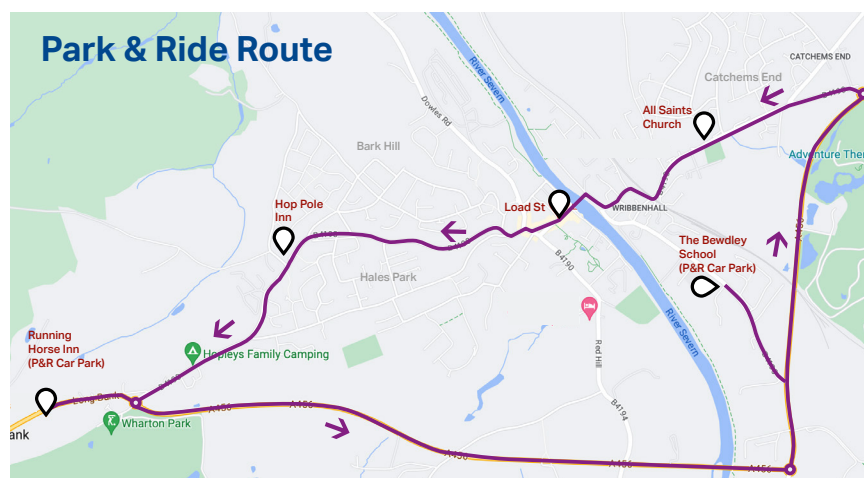

# New Bewdley Town Centre Park & Ride\* Shuttle Bus

**Hop on the FREE Shuttle Bus to shop, explore & enjoy Bewdley Town Centre!**

**The FREE Shuttle Bus service will run every Saturday, between 10am and 3pm, from May 4th to July 27th 2024.**

Park & Ride from the Running Horse or The Bewdley School and enjoy a stress-free journey into Bewdley.

Please note, the Saturday Shuttle Bus will operate a different timetable and route to the Bewdley Shuttle services provided on Monday-Fridays.

## Saturdays from May 4th to July 27th 2024

<b>Bewdley Load St</b>	<b>1020</b>	<b>1050</b>	<b>1120</b>	<b>1150</b>	<b>1220</b>	<b>1250</b>	<b>1320</b>	<b>1350</b>	<b>1420</b>	
<b>Hop Pole Inn</b>	<b>1024</b>	<b>1054</b>	<b>1124</b>	<b>1154</b>	<b>1224</b>	<b>1254</b>	<b>1324</b>	<b>1354</b>	<b>1424</b>	
<b>Running Horse Inn, Long Bank</b>	<b>1000</b>	<b>1029</b>	<b>1059</b>	<b>1129</b>	<b>1159</b>	<b>1229</b>	<b>1259</b>	<b>1329</b>	<b>1359</b>	<b>1429</b>
<b>The Bewdley School</b>	<b>1007</b>	<b>1036</b>	<b>1106</b>	<b>1136</b>	<b>1206</b>	<b>1236</b>	<b>1306</b>	<b>1336</b>	<b>1406</b>	<b>1436</b>
<b>All Saints Church</b>	<b>1011</b>	<b>1040</b>	<b>1110</b>	<b>1140</b>	<b>1210</b>	<b>1240</b>	<b>1310</b>	<b>1340</b>	<b>1410</b>	<b>1440</b>
<b>Bewdley Load St</b>	<b>1014</b>	<b>1043</b>	<b>1113</b>	<b>1143</b>	<b>1213</b>	<b>1243</b>	<b>1313</b>	<b>1343</b>	<b>1413</b>	<b>1443</b>

\*Park & Ride available from The Running Horse Inn and The Bewdley School  
This trial service is fully funded by Bewdley Town Council to support the prosperity of Bewdley town.

Working in Partnership

**DIAMOND**