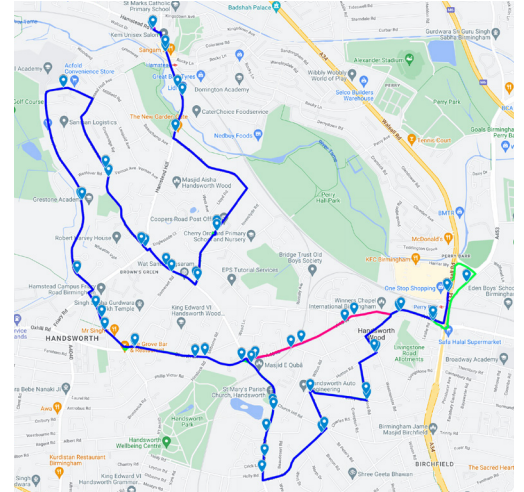

54

54A

Perry Barr - Hamstead

Temporary Timetable & Route Change From 19th May 2024.

Due to ongoing roadworks in the area, a temporary revised timetable and route change will be implemented on Service 54 from 19th May.

All Monday to Saturday Journeys will operate as service 54, and will divert as follows:

Towards Hamstead: Normal line of route to Hamstead Hall Rd, At Friary Rd turn right onto Handsworth Wood Rd, Left Worlds End Rd, continue onto Coopers Rd, Left Cherry Orchard Rd, Right Hamstead Hill and resume normal route.

Towards Perry Barr: reverse of above. Hamstead Hill will not be served

Sundays will remain as they currently are as Service 54A using Wellington Road (No Route Change).

Monday to Friday (except Public Holidays)	54	54	54	54	54	54	54	54	54	54	54	54	54	
Perry Barr, One Stop	0700	0800	0900	1000	1100	1200	1300	1400	1500	1600	1700	1800	1900	2000
Gibson Rd, Church Hill Rd	0708	0808	0907	1007	1107	1207	1307	1408	1508	1608	1708	1808	1907	2007
Grove Lane	0716	0816	0914	1014	1114	1214	1314	1416	1516	1616	1716	1816	1914	2014
Coopers Rd, Everest Road	0732	0832	0928	1028	1128	1228	1328	1432	1532	1632	1732	1832	1926	2026
Hamstead Village	0740	0840	0935	1035	1135	1235	1335	1440	1540	1640	1740	1840	1932	2032
	54	54	54	54	54	54	54	54	54	54	54	54	54	54
Hamstead Village	0800	0900	1000	1100	1200	1300	1400	1500	1600	1700	1800	1900	2000	
Coopers Rd, Everest Road	0816	0916	1014	1114	1214	1314	1416	1516	1616	1716	1814	1913	2013	
Grove Lane	0824	0924	1021	1121	1221	1321	1424	1524	1624	1724	1821	1920	2020	
Gibson Rd, Church Hill Rd	0832	0932	1028	1128	1228	1328	1432	1532	1632	1732	1828	1927	2027	
Perry Barr, One Stop	0840	0940	1035	1135	1235	1335	1440	1540	1640	1740	1835	1933	2033	
	54	54	54	54	54	54	54	54	54	54	54	54	54	
Saturday (except Public Holidays)	54	54	54	54	54	54	54	54	54	54	54	54	54	
Perry Barr, One Stop	0800	0900	1000	1100	1200	1300	1400	1500	1600	1700	1800	1900	2000	
Gibson Rd, Church Hill Rd	0808	0907	1007	1107	1207	1307	1408	1508	1608	1708	1808	1907	2007	
Grove Lane	0816	0914	1014	1114	1214	1314	1416	1516	1616	1716	1816	1914	2014	
Coopers Rd, Everest Road	0832	0928	1028	1128	1228	1328	1432	1532	1632	1732	1832	1926	2026	
Hamstead Village	0840	0935	1035	1135	1235	1335	1440	1540	1640	1740	1840	1932	2032	
	54	54	54	54	54	54	54	54	54	54	54	54	54	
Hamstead Village	0900	1000	1100	1200	1300	1400	1500	1600	1700	1800	1900	2000		
Coopers Rd, Everest Road	0916	1014	1114	1214	1314	1416	1516	1616	1716	1814	1913	2013		
Grove Lane	0924	1021	1121	1221	1321	1424	1524	1624	1724	1821	1920	2020		
Gibson Rd, Church Hill Rd	0932	1028	1128	1228	1328	1432	1532	1632	1732	1828	1927	2027		
Perry Barr, One Stop	0940	1035	1135	1235	1335	1440	1540	1640	1740	1835	1933	2033		
	54A	54A	54A	54A	54A	54A	54A	54A	54A	54A	54A	54A	54A	
Sunday (and Public Holidays)	54A	54A	54A	54A	54A	54A	54A	54A	54A	54A	54A	54A	54A	
Perry Barr, One Stop	0930	1030	1130	1230	1330	1430	1530	1630	1730					
Grove Lane	0937	1037	1137	1237	1337	1437	1537	1637	1737					
Coopers Rd, Everest Rd	0951	1051	1151	1251	1351	1451	1551	1651	1751					
Hamstead Village	0955	1055	1155	1255	1355	1455	1555	1655	1755					
	54A	54A	54A	54A	54A	54A	54A	54A	54A	54A	54A	54A	54A	
Hamstead Village	0900	1000	1100	1200	1300	1400	1500	1600	1700					
Coopers Rd, Everest Rd	0905	1005	1105	1205	1305	1405	1505	1605	1705					
Grove Lane	0919	1019	1119	1219	1319	1419	1519	1619	1719					
Perry Barr, One Stop	0925	1025	1125	1225	1325	1425	1525	1625	1725					

Information valid from 19th May 2024. Information correct at time of print but may be subject to change.