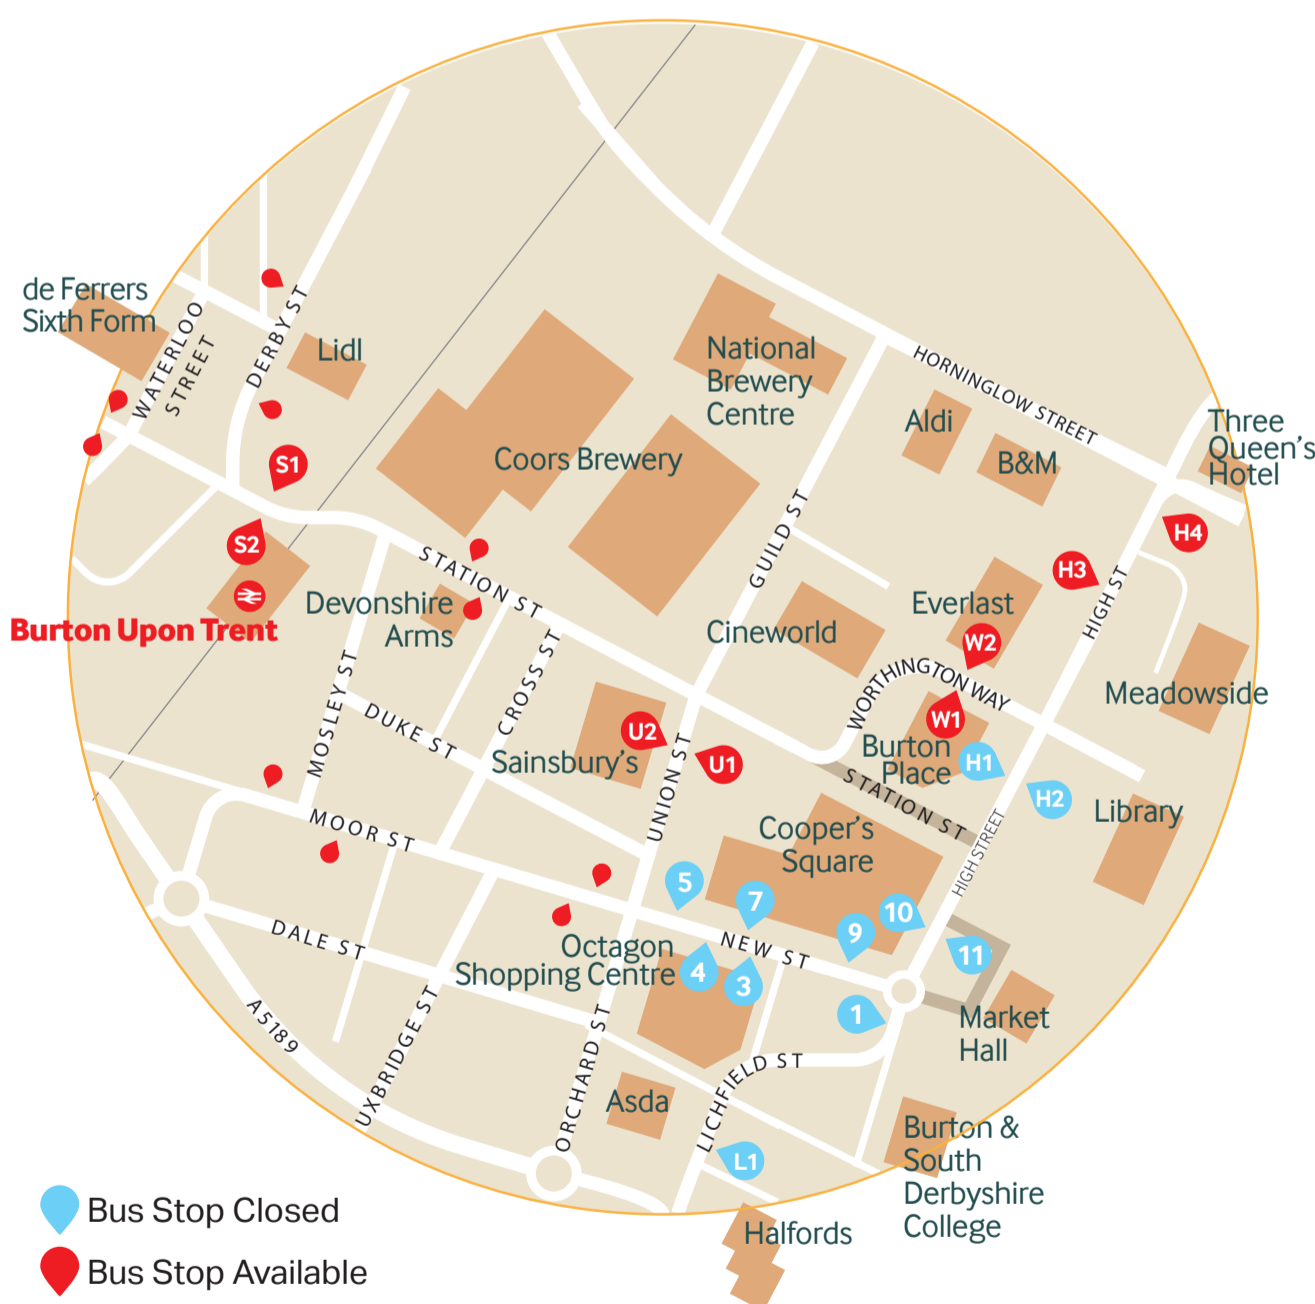

PASSENGER NOTICE

Version 2. Updated 26 Sept 2024

Burton Statues Fair

From 4pm Saturday 28th September until
6am Wednesday 2nd October 2024

During the above dates, bus stops on New Street, Lichfield Street and the bus-only part of High Street will not be in use due to the Burton Statues Fair.

Stops shown below are where buses will Pick Up from. Buses may drop off at different points when arriving into Burton.

Buses also stop at Burton Railway Station or Bargates if part of their usual route.

- 1 Tutbury **U2**
- 2 Edge Hill **U1**
- 4 Swadlincote **U1**
- 6 Eton Park **U2**
- 8 Winhill & Swadlincote **W2**
- 8 Queen's Hospital from **W1**
- 9 Ashby & East Mids Airport & Gateway **W2**
- 9 Queen's Hospital **W1**
- 10 Acorn Inn **U2**
- 11 Anglesey Road **U1**
- 12 12E X12 Lichfield **U1**
- 17 Stretton **U2**
- 18 Dalebrook **W2**
- 19 19A 19C Ashby **U1**
- 21 21E Swadlincote **U1**
- 22 Swadlincote **U1**
- 401 402 403 Uttoxeter **U2**
- the villager Derby **W1**
- V3 Derby **W2**
- X38 Derby **W2**
- 809 810 School Services **U2**

 **@DiamondBusEM** | www.diamondbuses.com