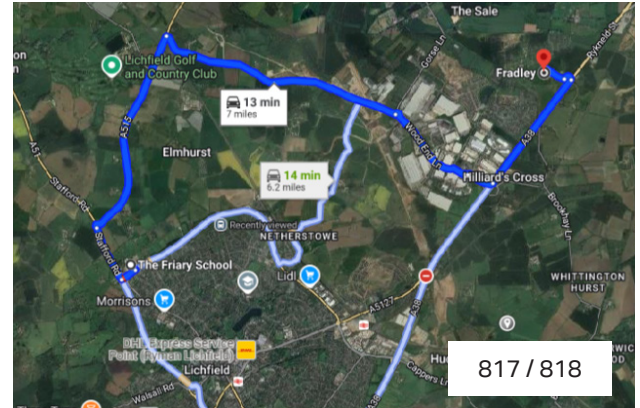

817/818/819 to Friary School Temporary Timetable & Diversion From 30th September 2024 for 2 Weeks

Due to a road closure the above service will be diverted as follows for two weeks.

817/818 Diversion

Divert via A515 between Friary and Fradley, turn at Wood End Lane

819 AM Diversion

Normal Line of Route to Fradley Park, A38, Swinfen Interchange, A38, Cappers Lane, Trent Valley Rd, Oak Way, Streethay Turning Circle, Oak Way, Trent Valley Rd, Lichfield, St Michael Rd, St Chads Rd, Netherstowe School, Cuborough Rd, Eastern Avenue, Friary School

819 PM Diversion

Netherstowe School, Curborough Rd, Eastern Avenue, Friary School, Eastern Avenue, Trent Valley Rd, Burton Rd, Oak Way, Streethay Turning Circle, Burton Rd, Cappers Lane, A38, Swinfen Interchange, A38, Normal Line of route

A Temporary timetable will be in place on service 819:

Service 819 - Temporary Timetable from 30/09/24

Schooldays Only	Sch		Sch
Hill Ridware, adj Oaklands Close	07:20	Stowe, opp Cemetery	15:15
Kings Bromley, by The Royal Oak PH	07:28	Christ Church, in The Friary School	15:25
Fradley, opp Statfold Lane	07:35	Fradley Park, adj Dove Close	15:45
Fradley Park, opp Halifax Avenue	07:40	Fradley, adj Statfold Lane	15:50
Stowe, opp Cemetery	08:03	Kings Bromley, nr The Royal Oak PH	15:56
Christ Church, nr The Friary School	08:15	Hill Ridware, opp Oaklands Close	16:05
Millers Close	08:58		