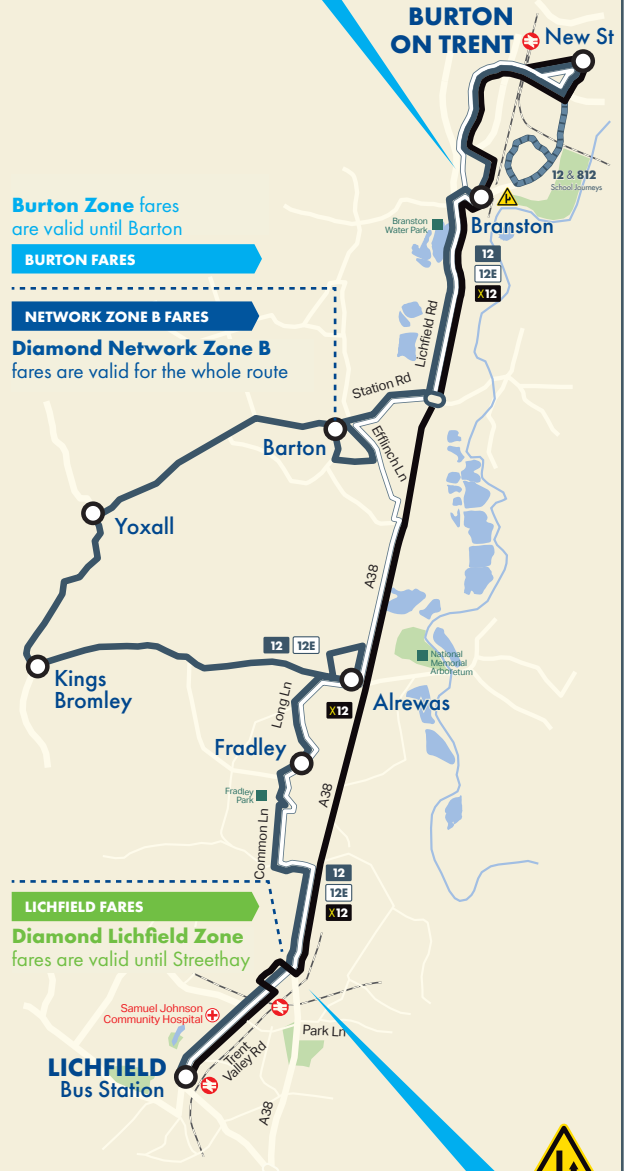

12 Burton to Lichfield via Branston, Alrewas & Fradley
 12E Burton to Lichfield Semi-Fast Early Mornings, Evenings & Sundays

Revised Timetable from 13th October 2024
 Timetable & route changes due to A38 Streethay re-opening & Branston Bridge closure

Bus stops for Centrum Park are those on Parkway near to McDonald's and PC World. Sunday Timetable & Route map overleaf.
 Sch Schooldays Only
 SSH Saturdays & School Holidays Only
 NS Not Saturdays
 S Saturdays Only

Route Changes from 13th October 2024

Branston Bridge Closure

Until further notice, services are unable to use Branston Bridge, therefore services will be diverted along Parkway. School Journeys 0755 12 Service and 812 Service will serve the Regents Park Road loop

A38 Streethay Junction will reopen

Services will return to normal line of route both into and out of Lichfield.

Information valid from 13th October 2024. Information correct at time of print but may be subject to change.