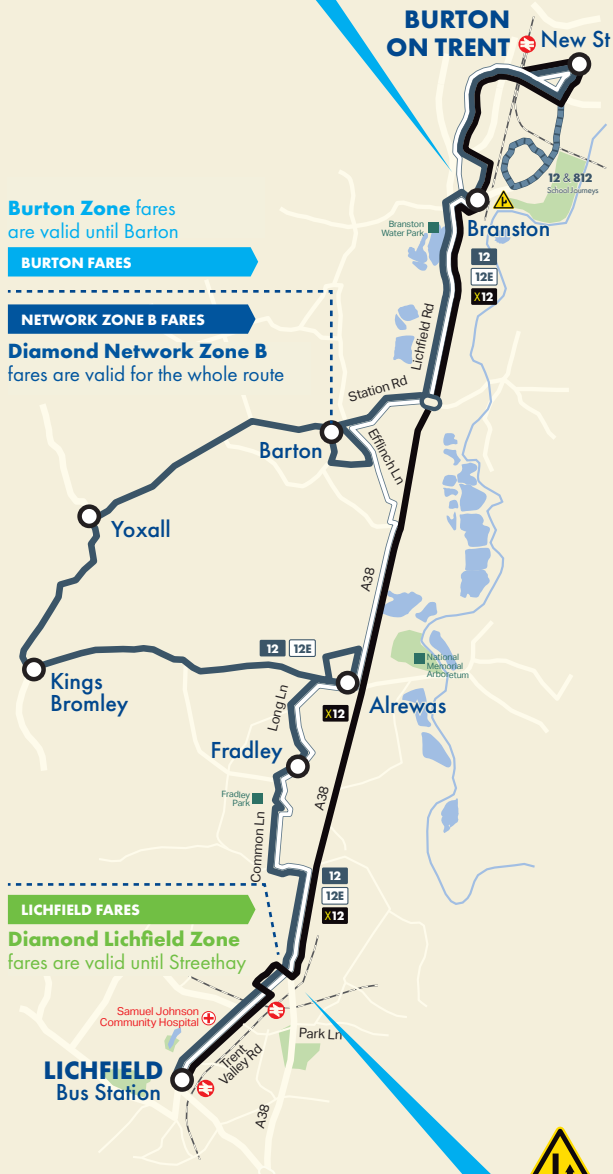

X12

Burton - Lichfield Express via A38

Revised Timetable from 13th October 2024

Timetable & route changes due to A38 Streethay re-opening & Branston Bridge closure

Monday to Saturday (except Public Holidays)

Monday to Saturday (except Public Holidays)

	X12	X12	X12	X12		X12	X12		X12	X12	X12	X12	X12	X12
Lichfield, Bus Station	0650	0720	0750	0820	then at these mins past each hour	50	20	until	1620	1650	1720	1750	1820	1850
Streethay turning circle	0655	0725	0755	0825		55	25		1625	1655	1725	1755	1825	1855
Branston, Morrisons	0710	0740	0810	0840		10	40		1640	1710	1740	1810	1840	1910
Burton, New Street	0718	0748	0818	0848		18	48		1648	1718	1748	1818	1848	1918

01283 500228 | dbem-comments@diamondbuses.com | www.diamondbuses.com

Route Changes from 13th October 2024

Branston Bridge Closure

Until further notice, services are unable to use Branston Bridge, therefore services will be diverted along Parkway. School Journeys 0755 12 Service and 812 Service will serve the Regents Park Road loop

A38 Streethay Junction will reopen

Services will return to normal line of route both into and out of Lichfield.

Information valid from 13th October 2024. Information correct at time of print but may be subject to change.