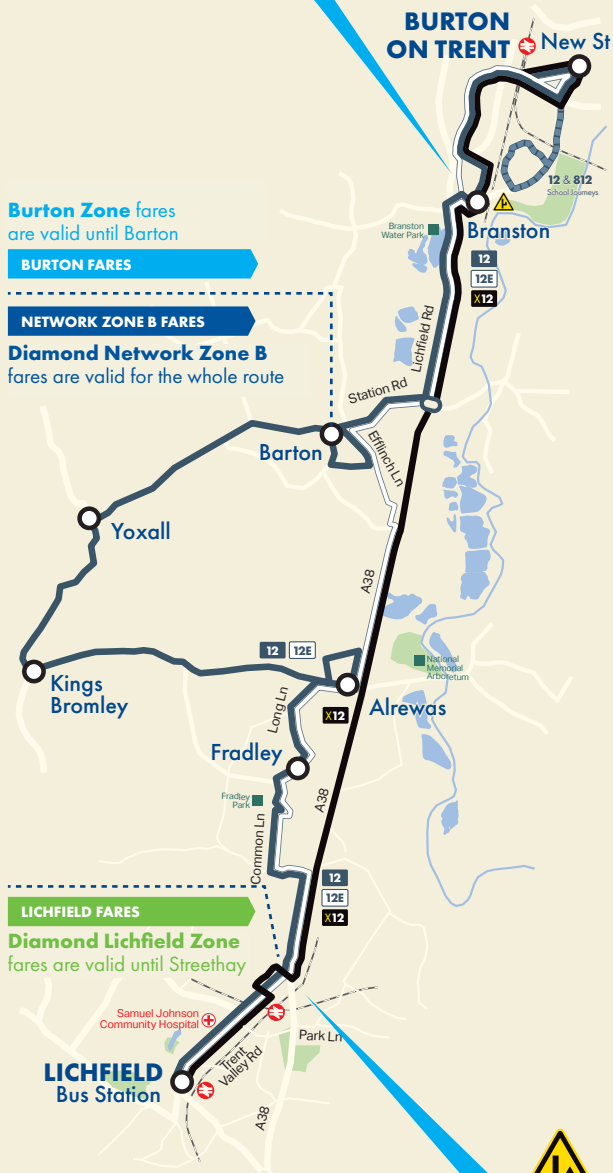

Monday to Friday

(except Public Holidays)

	X12	X12	X12	X12	X12	X12	X12	X12	X12	X12	X12	X12	X12	X12	X12	X12	X12	X12	
Lichfield, Bus Station	0650	0730	0810	0850	0930	then at these mins past each hour	00	30	until	1400	1440	1520	1600	1635	1705	1735	1805	1835	1905
Streethay turning circle	0655	0737	0818	0858	0937		07	37		1407	1447	1530	1610	1645	1715	1745	1815	1843	1912
Branston, Morrisons	0713	0800	0841	0921	0958		28	58		1428	1510	1553	1633	1708	1738	1808	1838	1905	1931
Burton, New Street	0718	0807	0848	0928	1004		34	04		1434	1517	1600	1640	1715	1745	1815	1845	1911	1937

Saturday

(except Public Holidays)

	X12	X12	X12	X12	X12	X12	X12	X12	X12	X12	X12	X12	X12	X12	X12	X12	X12	X12			
Lichfield, Bus Station	0650	0720	0750	0820	0850	0920	0950	1030	then at these mins past each hour	00	30	until	1500	1530	1600	1630	1700	1730	1800	1830	1900
Streethay turning circle	0655	0725	0755	0825	0855	0926	0957	1037		07	37		1507	1537	1606	1636	1706	1737	1807	1835	1905
Branston, Morrisons	0713	0743	0813	0843	0913	0946	1017	1057		27	58		1527	1555	1624	1654	1725	1756	1826	1853	1923
Burton, New Street	0718	0748	0818	0848	0918	0952	1023	1103		33	04		1533	1601	1630	1700	1731	1802	1832	1858	1928

01283 500228 | dbem-comments@diamondbuses.com | www.diamondbuses.com

Revised X12 Diversions from 13th October 2024

Branston Bridge Closure

Until further notice, services are unable to use Branston Bridge, therefore services will be diverted along Parkway. School Journeys 0755 12 Service and 812 Service will serve the Regents Park Road loop

A38 Streethay Junction will reopen

Services will return to normal line of route both into and out of Lichfield.

Information valid from 3rd November 2024. Information correct at time of print but may be subject to change.