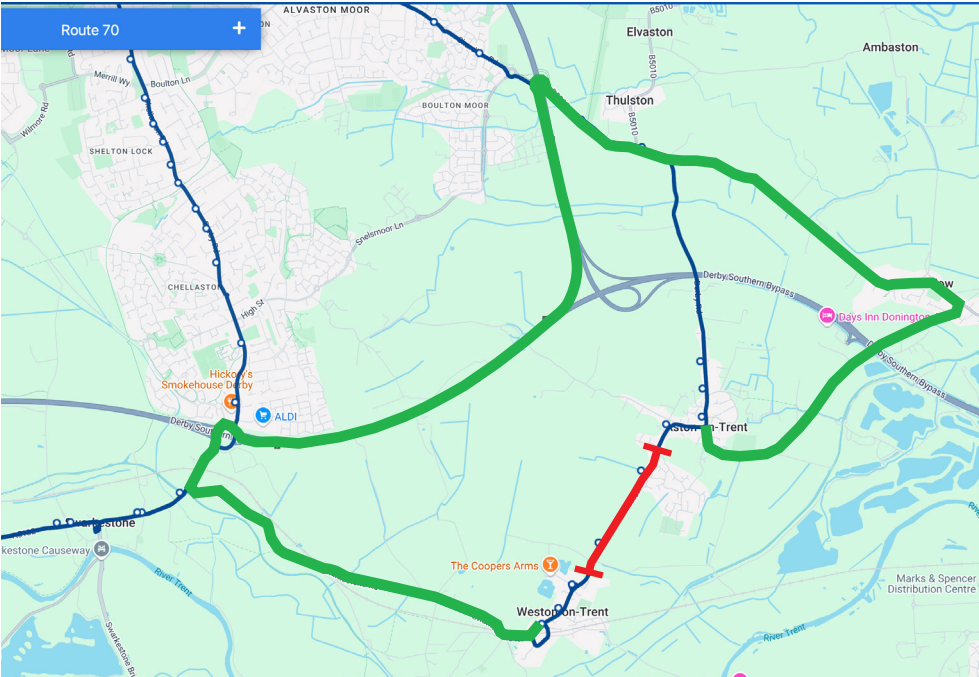

70

Derby - Aston on Trent - Barrow on Trent - Derby

70A

Derby - Barrow on Trent - Aston on Trent - Derby

From 28th April until 19th June 2025

Emergency Timetable and diversion route, due to long-term road closure at Weston Road, Weston-on-Trent.

Temporary Timetable:

Derby - Derby
via Derby - Barrow on Trent - Aston on Trent - Derby

Monday to Friday

Service No	70	70	70
Derby Bus Station		0920	1200
Derby, Osmaston Rd		0925	1205
Allenton, opp Bingham Street		0935	1215
Shelton Lock, opp Chestnut Avenue		0938	1218
Chellaston, opp High Street		0941	1221
Willington	0650		
Barrow upon Trent, School	0659	0946	1226
Weston on Trent, Methodist Church	0708	0954	1234
Aston on Trent, White Hart	0728	1014	1254
Alvaston Blue Peter	0738	1024	1304
Derby Railway Station	0747	1032	1312
Derby Bus Station	0751	1036	1316

Diversion:

Service 70:
Normal route until Weston-on-Trent Methodist Church, then turn back out via Swarkstone Rd, A50 southern Bypass, A6, B5010 to Shardlow, Aston Lane and Shardlow Road to Aston-on-Trent, resuming normal route at the White Hart Inn.

Service 70A:
Reverse of above

These stops will not be served:

- Kings Mill Lane
- The Green
- Weston Road
- Yates Avenue
- Chellaston Lane

Information valid from 28/04/2025 until 19/06/2025. Information correct at time of print but may be subject to change.